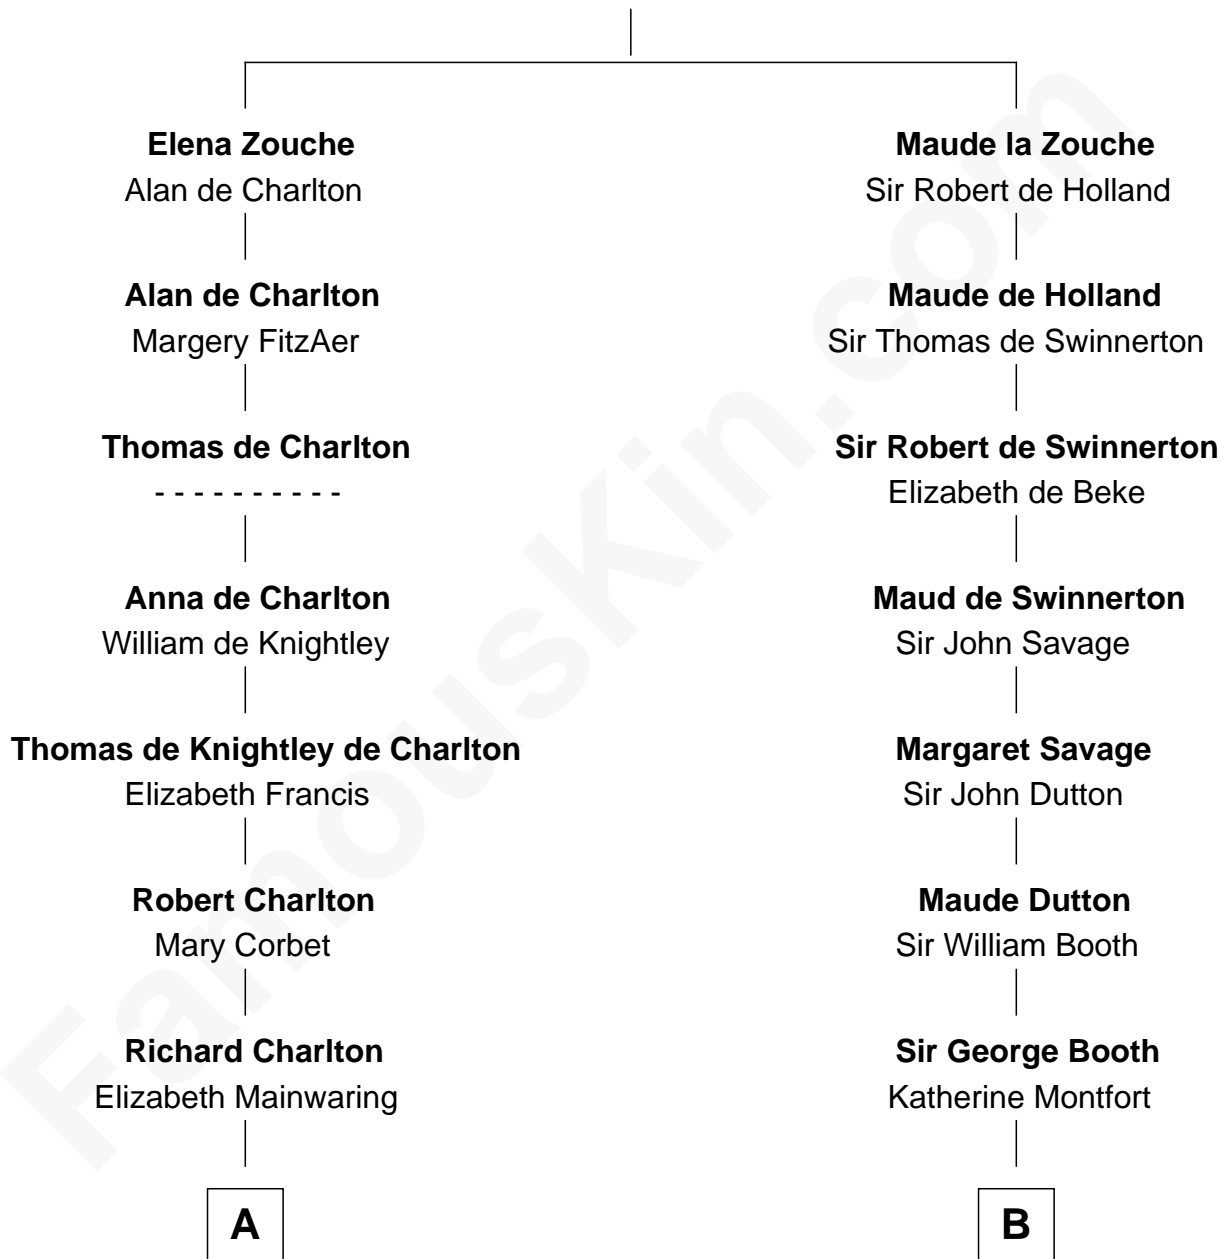

FamousKin.com

Relationship Chart of

John Hancock

Signer of the Declaration of Independence

15th cousin 6 times removed of

Christian Herter

59th Governor of Massachusetts

Sir Alan la Zouche
Eleanor de Segrave

C

—
Sarah Fiske
Erastus Miles

—
Archibald Miles
Mary Treese

—
Mary Miles
Christian Herter

—
Albert Herter
Adele McGinnis

—
Christian Herter
59th Governor of Massachusetts