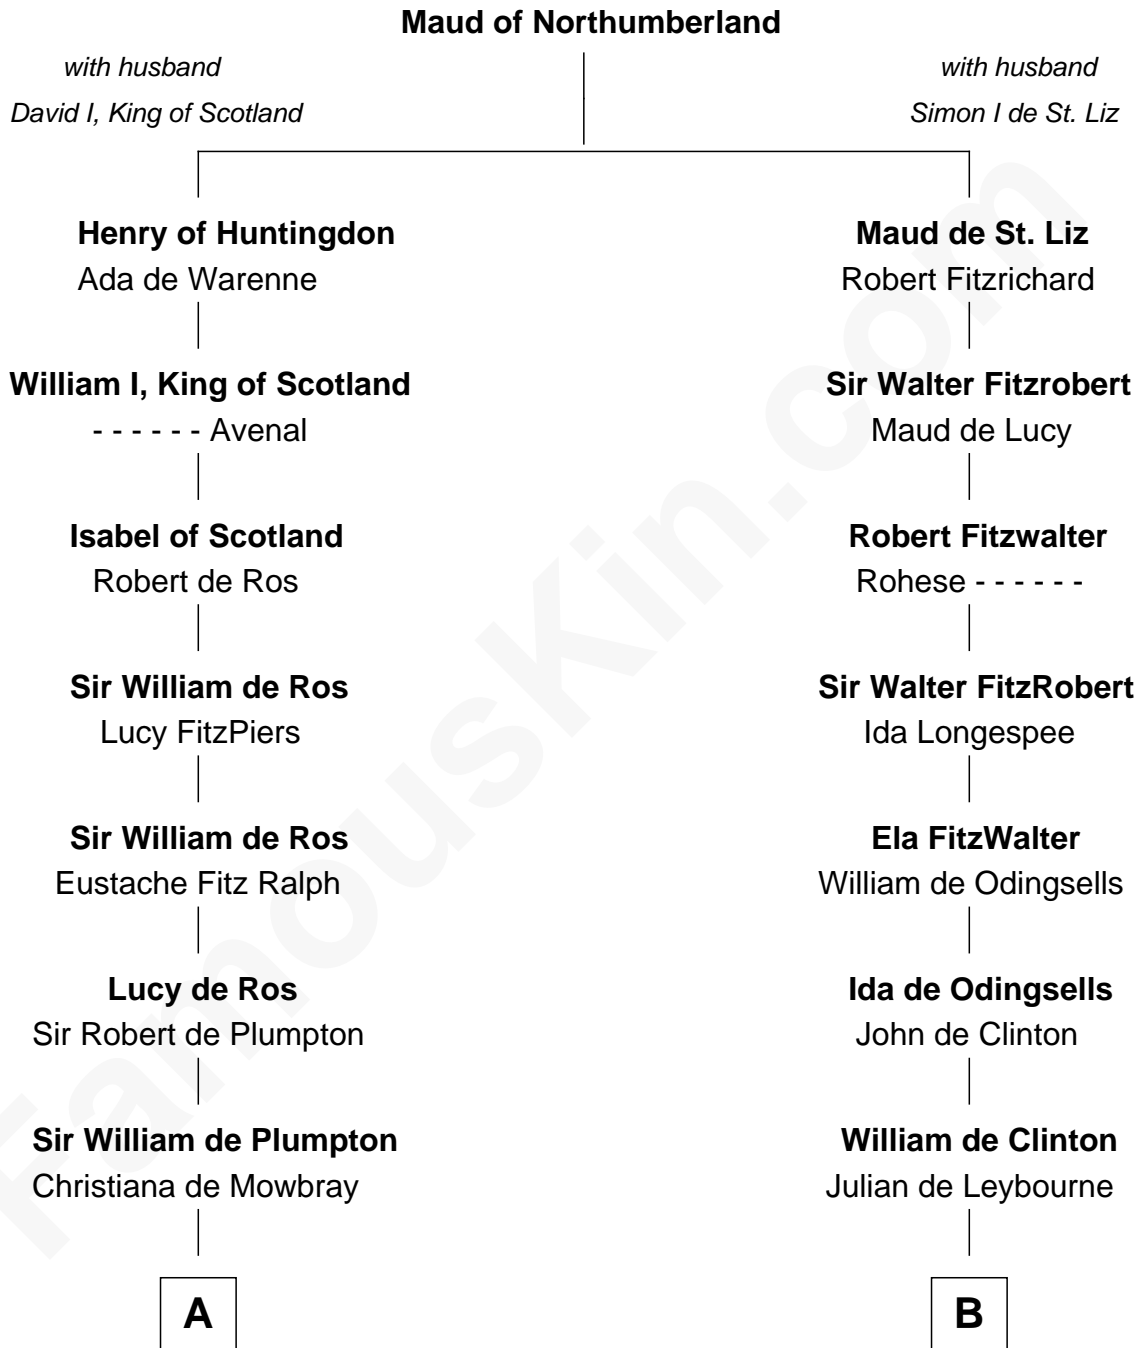

FamousKin.com

Relationship Chart of

John Hancock

Signer of the Declaration of Independence

20th cousin 1 time removed of

John Quincy Adams

6th U.S. President

C

Mary Bulkeley
Rev. Thomas Clarke

Elizabeth Clarke
John Hancock

Rev. John Hancock
Mary Hawke

John Hancock
Signer of Declaration of Independence

D

Anna Shepard
Daniel Quincy

Col John Quincy
Elizabeth Norton

Elizabeth Quincy
Rev. William Smith