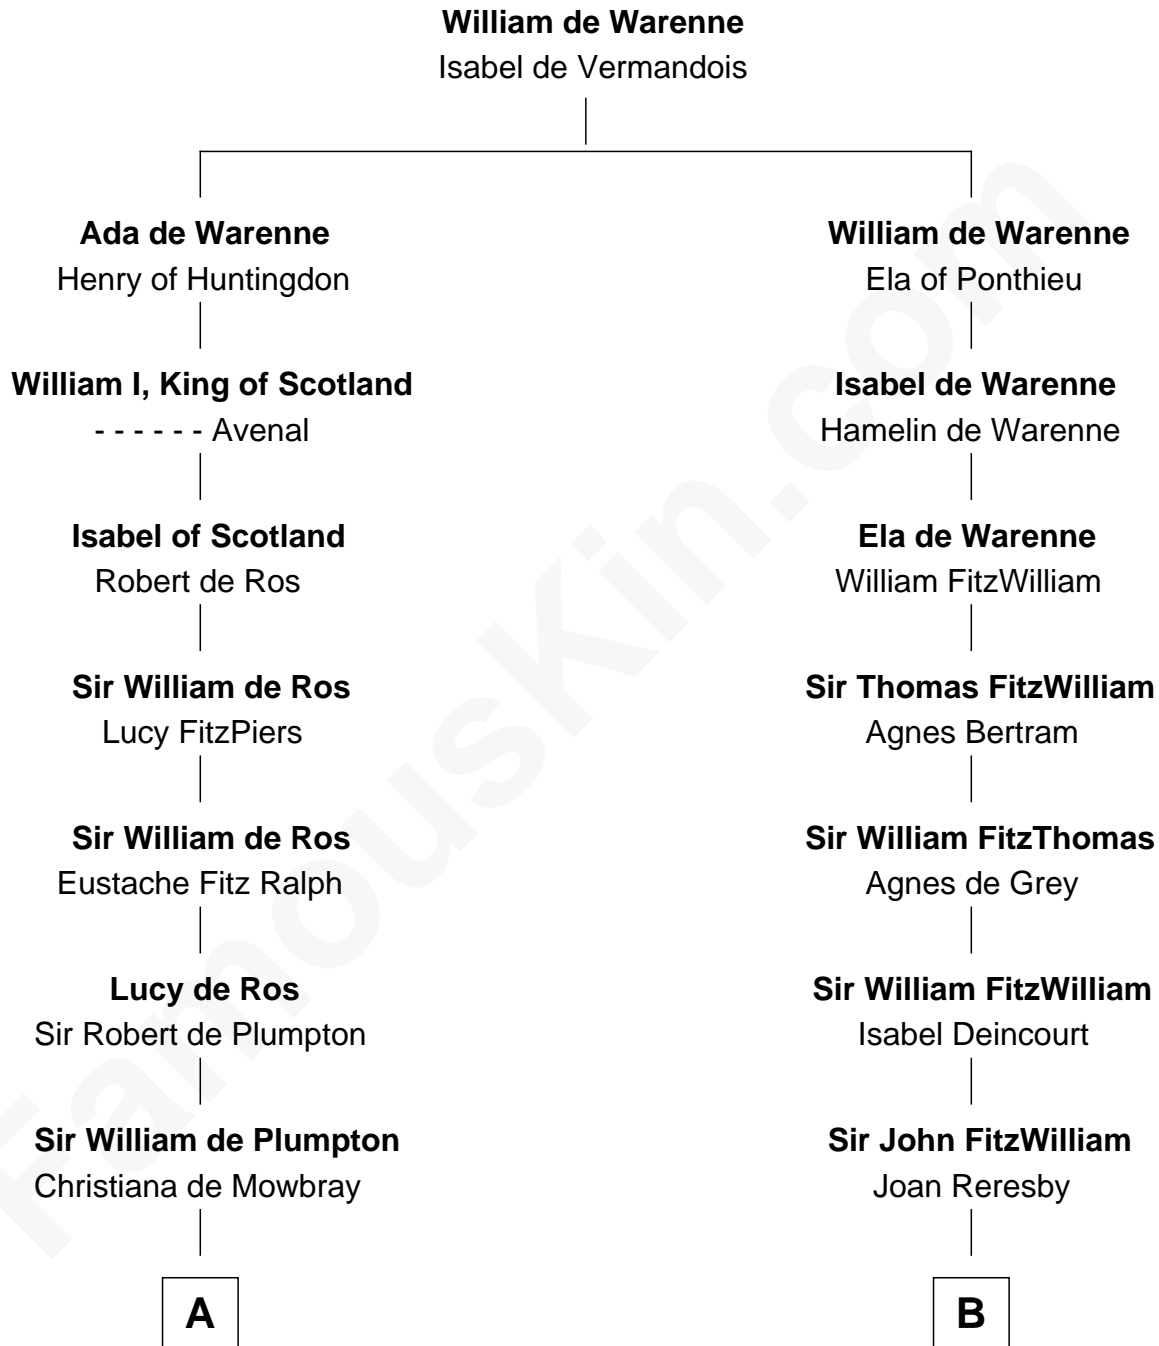

FamousKin.com Relationship Chart of

John Hancock

Signer of the Declaration of Independence

20th cousin 1 time removed of

John Quincy Adams

6th U.S. President

C

Mary Bulkeley
Rev. Thomas Clarke

Elizabeth Clarke
John Hancock

Rev. John Hancock
Mary Hawke

John Hancock
Signer of Declaration of Independence

D

Anna Shepard
Daniel Quincy

Col John Quincy
Elizabeth Norton

Elizabeth Quincy
Rev. William Smith