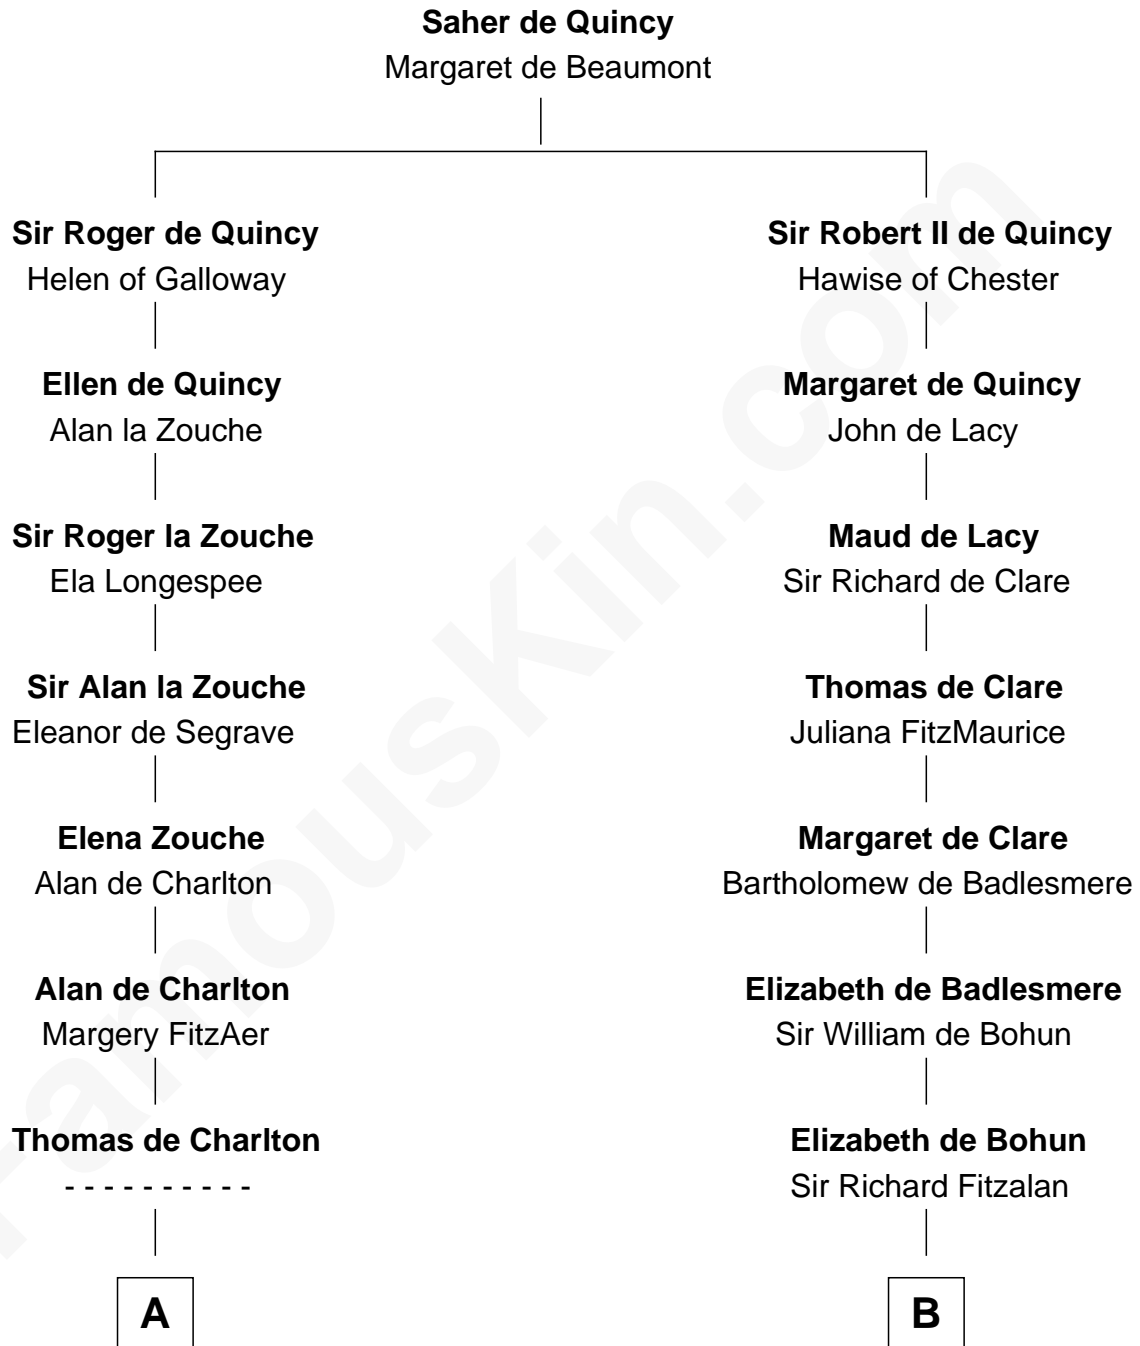

FamousKin.com Relationship Chart of

John Hancock

Signer of the Declaration of Independence

19th cousin 1 time removed of

Abigail (Smith) Adams

First Lady of President John Adams

C

Elizabeth Clarke

John Hancock

Rev. John Hancock

Mary Hawke

John Hancock

Signer of Declaration of Independence

D

Anna Shepard

Daniel Quincy