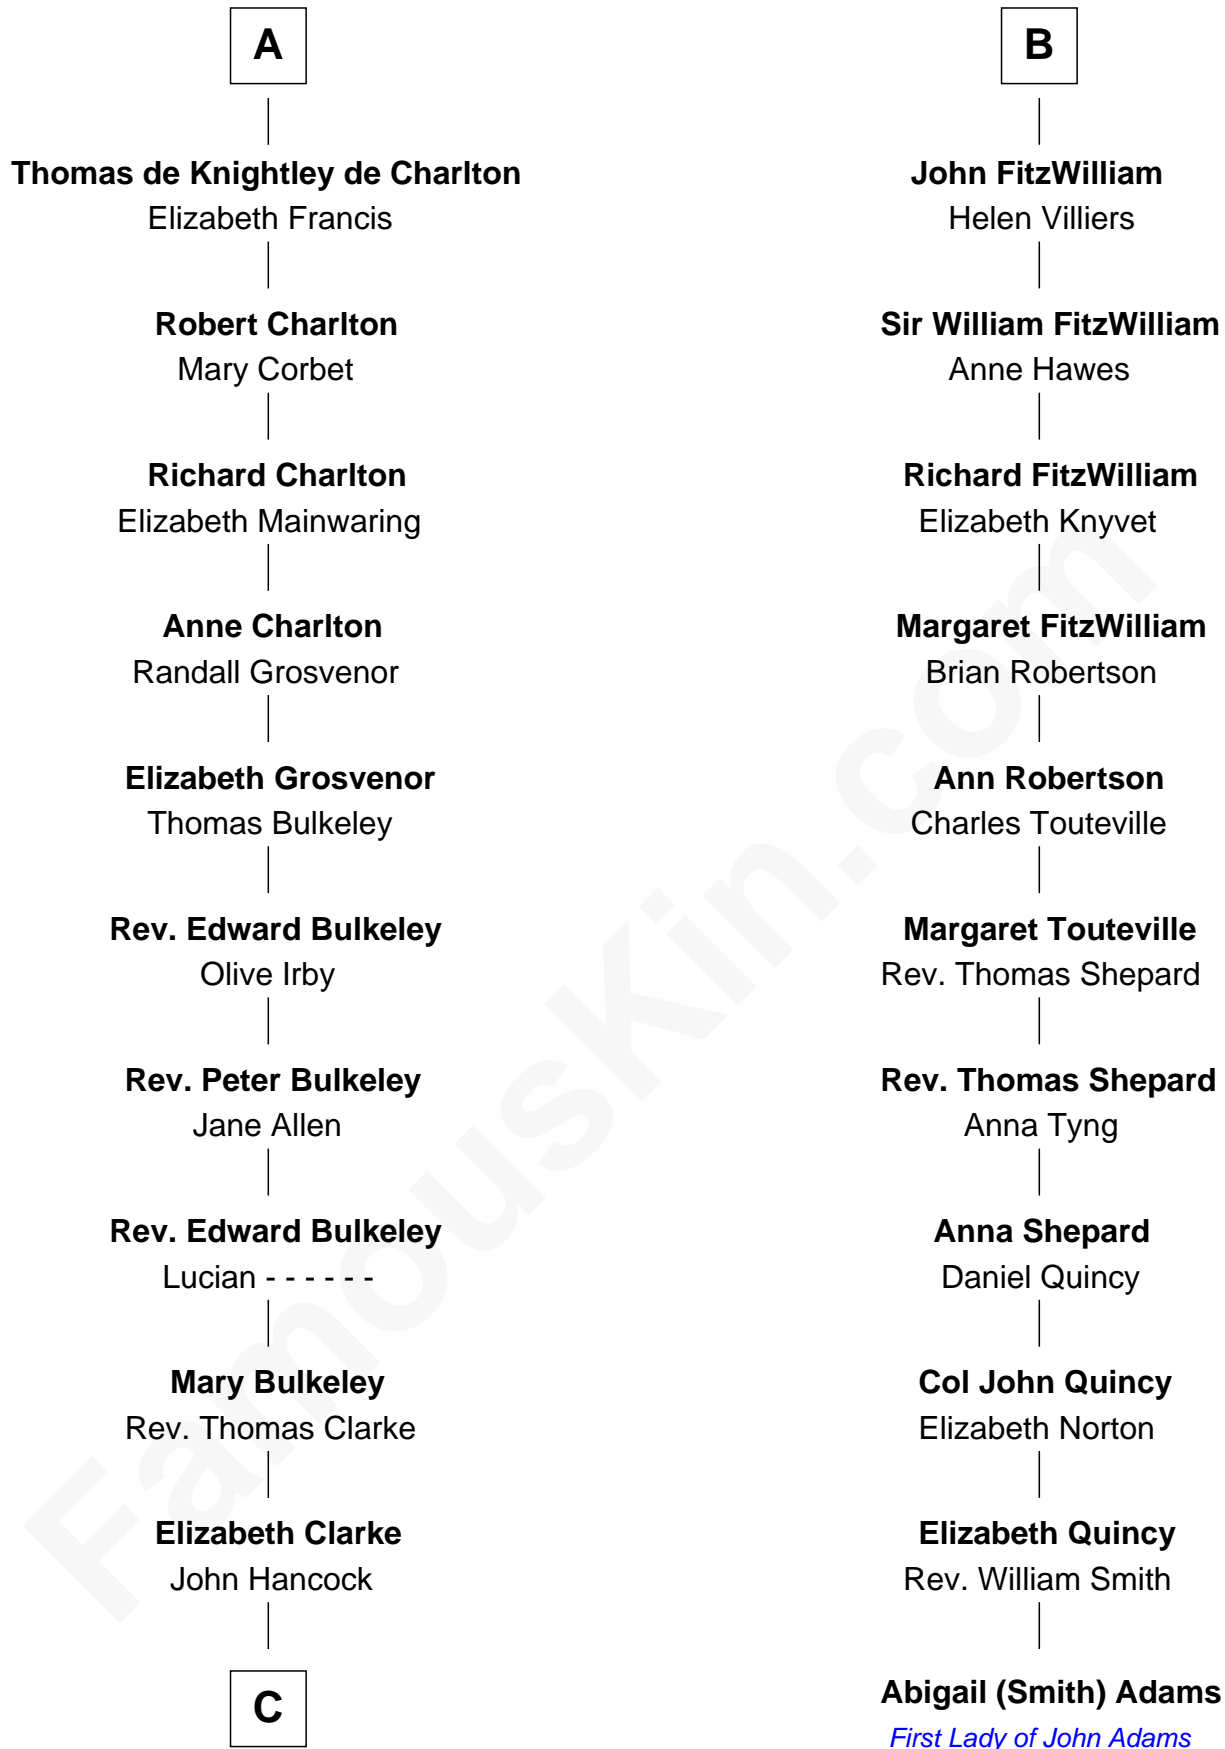

FamousKin.com Relationship Chart of

John Hancock

Signer of the Declaration of Independence

17th cousin 1 time removed of

Abigail (Smith) Adams

First Lady of President John Adams

Sir William Longespee

Ela of Salisbury

Stephen Longespee
Emmeline de Ridelisford

Ela Longespee
Sir Roger la Zouche

Sir Alan la Zouche
Eleanor de Segrave

Elena Zouche
Alan de Charlton

Alan de Charlton
Margery FitzAer

Thomas de Charlton

Anna de Charlton
William de Knightley

A

Ida Longespee

Sir Walter FitzRobert

Ela FitzWalter

William de Odingsells

Ida de Odingsells

John de Clinton

William de Clinton

Julian de Leybourne

Elizabeth de Clinton

Sir John FitzWilliam

Sir William FitzWilliam

Maude de Cromwell

Sir John FitzWilliam

Eleanor Greene

B