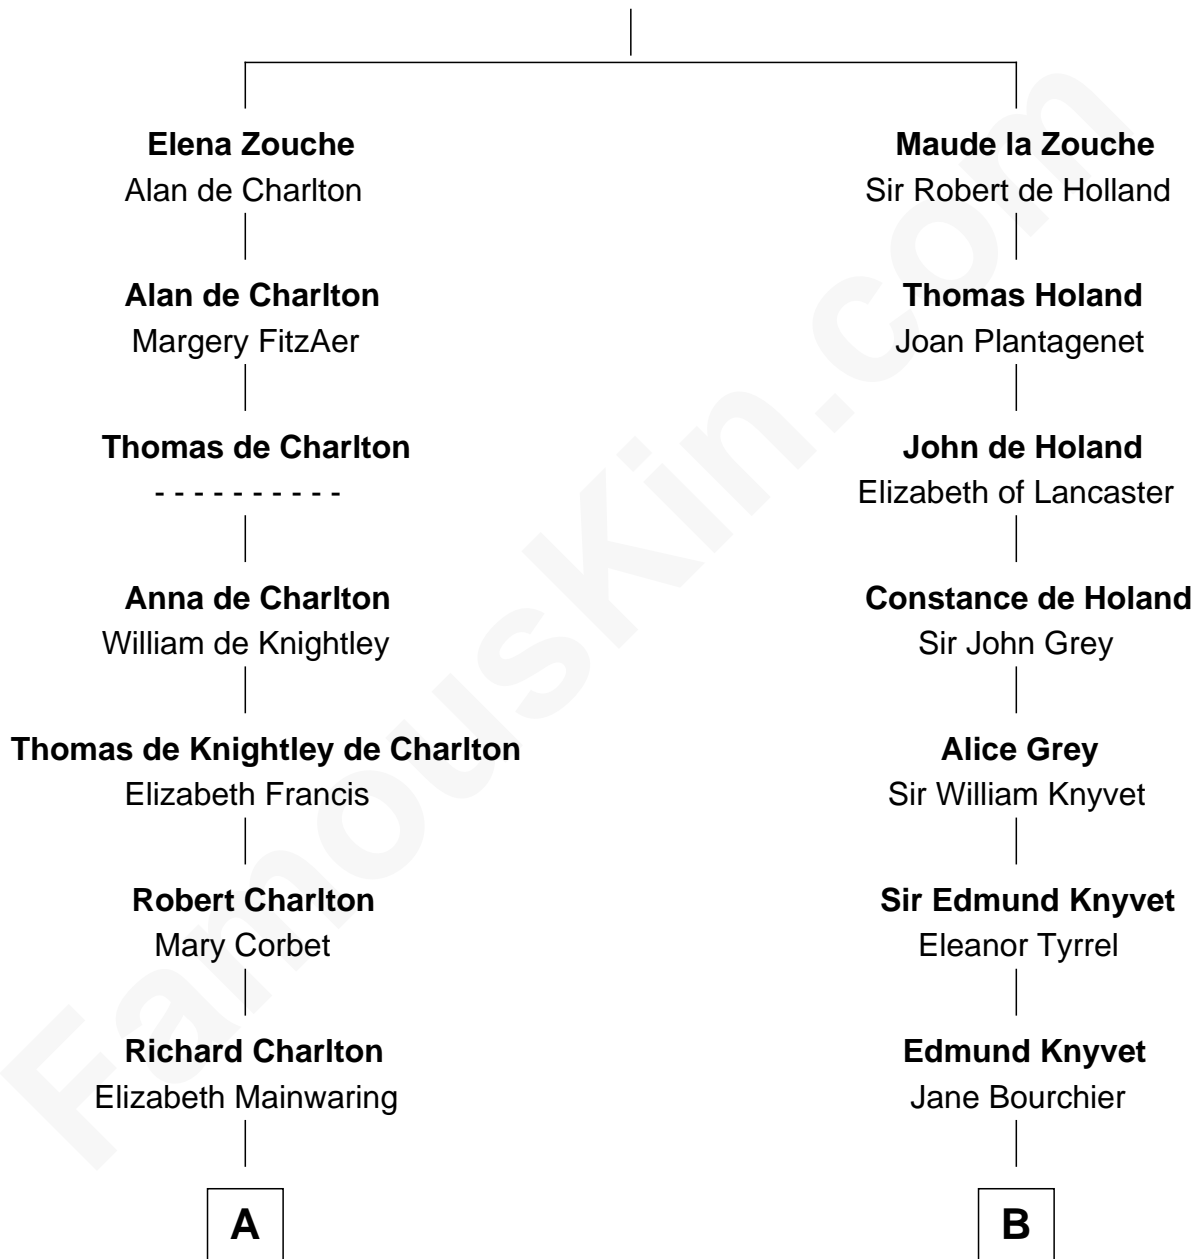

FamousKin.com Relationship Chart of

John Hancock

Signer of the Declaration of Independence

15th cousin 6 times removed of

Ted Danson

TV Actor - "Cheers", "CSI"

Sir Alan la Zouche
Eleanor de Segrave

C

Thomas Humphrey Cushing Allen

Jane Deverdier Woodruff

William Mercer Allen

Virginia Reakirt Thompson

Anna Louise Allen

Edward Bridge Danson

Edward Bridge Danson

Jessica Harriet MacMaster