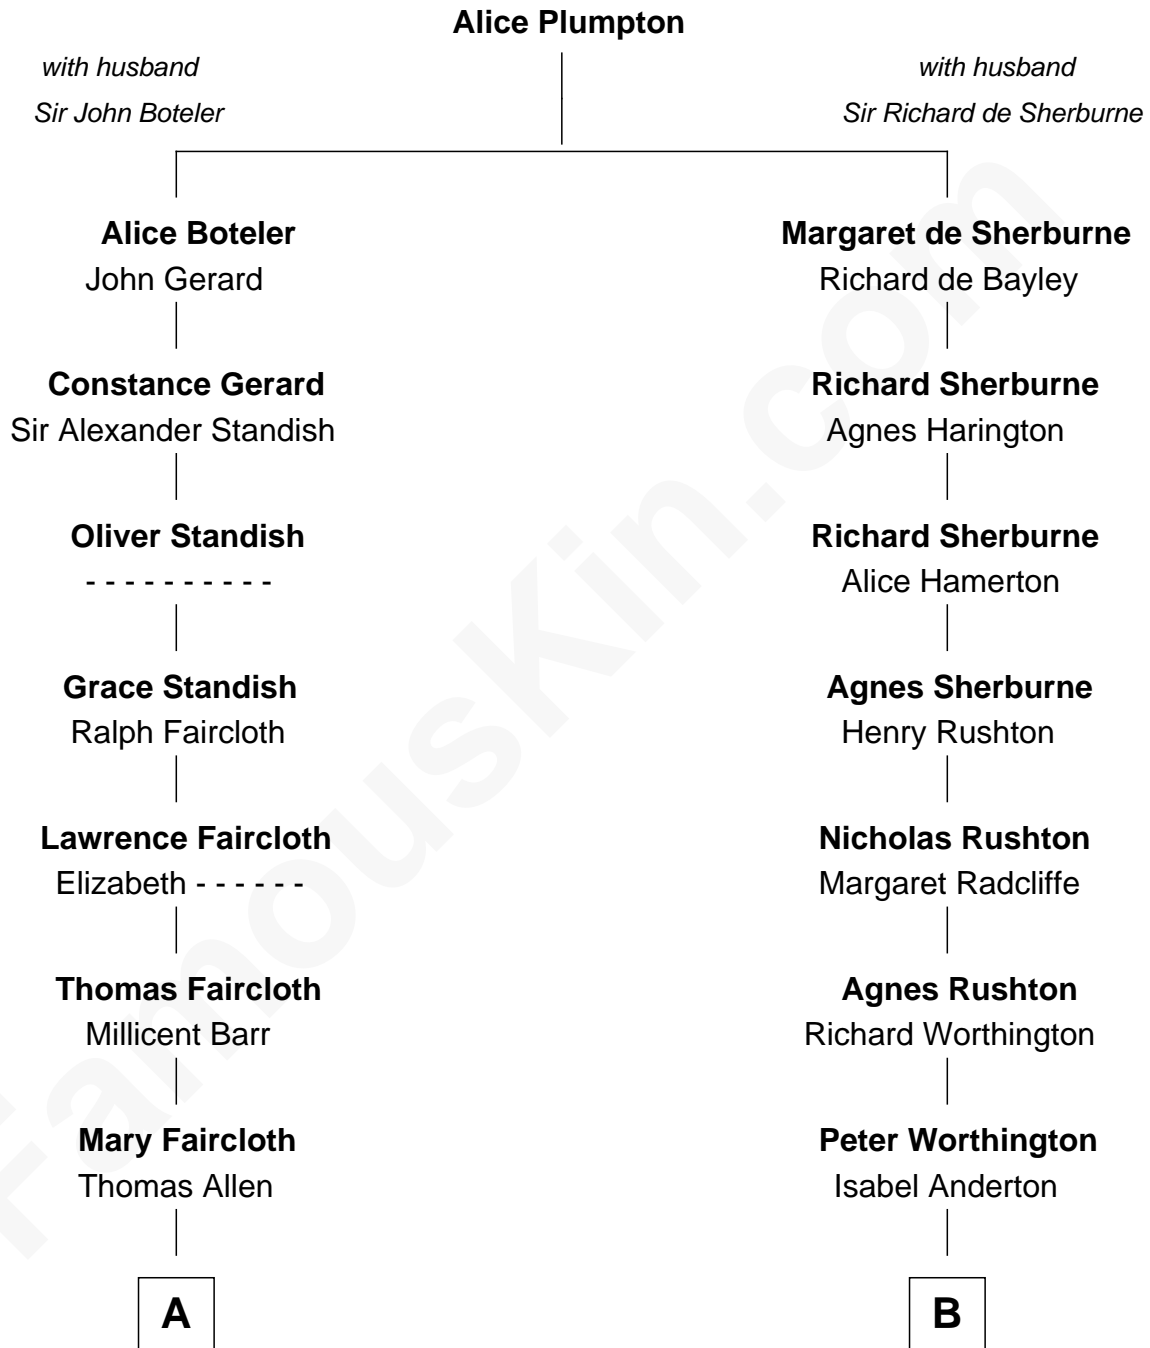

## Relationship Chart of

### John Hancock

*Signer of the Declaration of Independence*

12th cousin 6 times removed of

**Bill Nye**

*TV's The Science Guy*

**C**

**Edwin Darby Nye**  
Dr. Jacqueline Blanche Jenkins

**Bill Nye**  
*TV's The Science Guy*