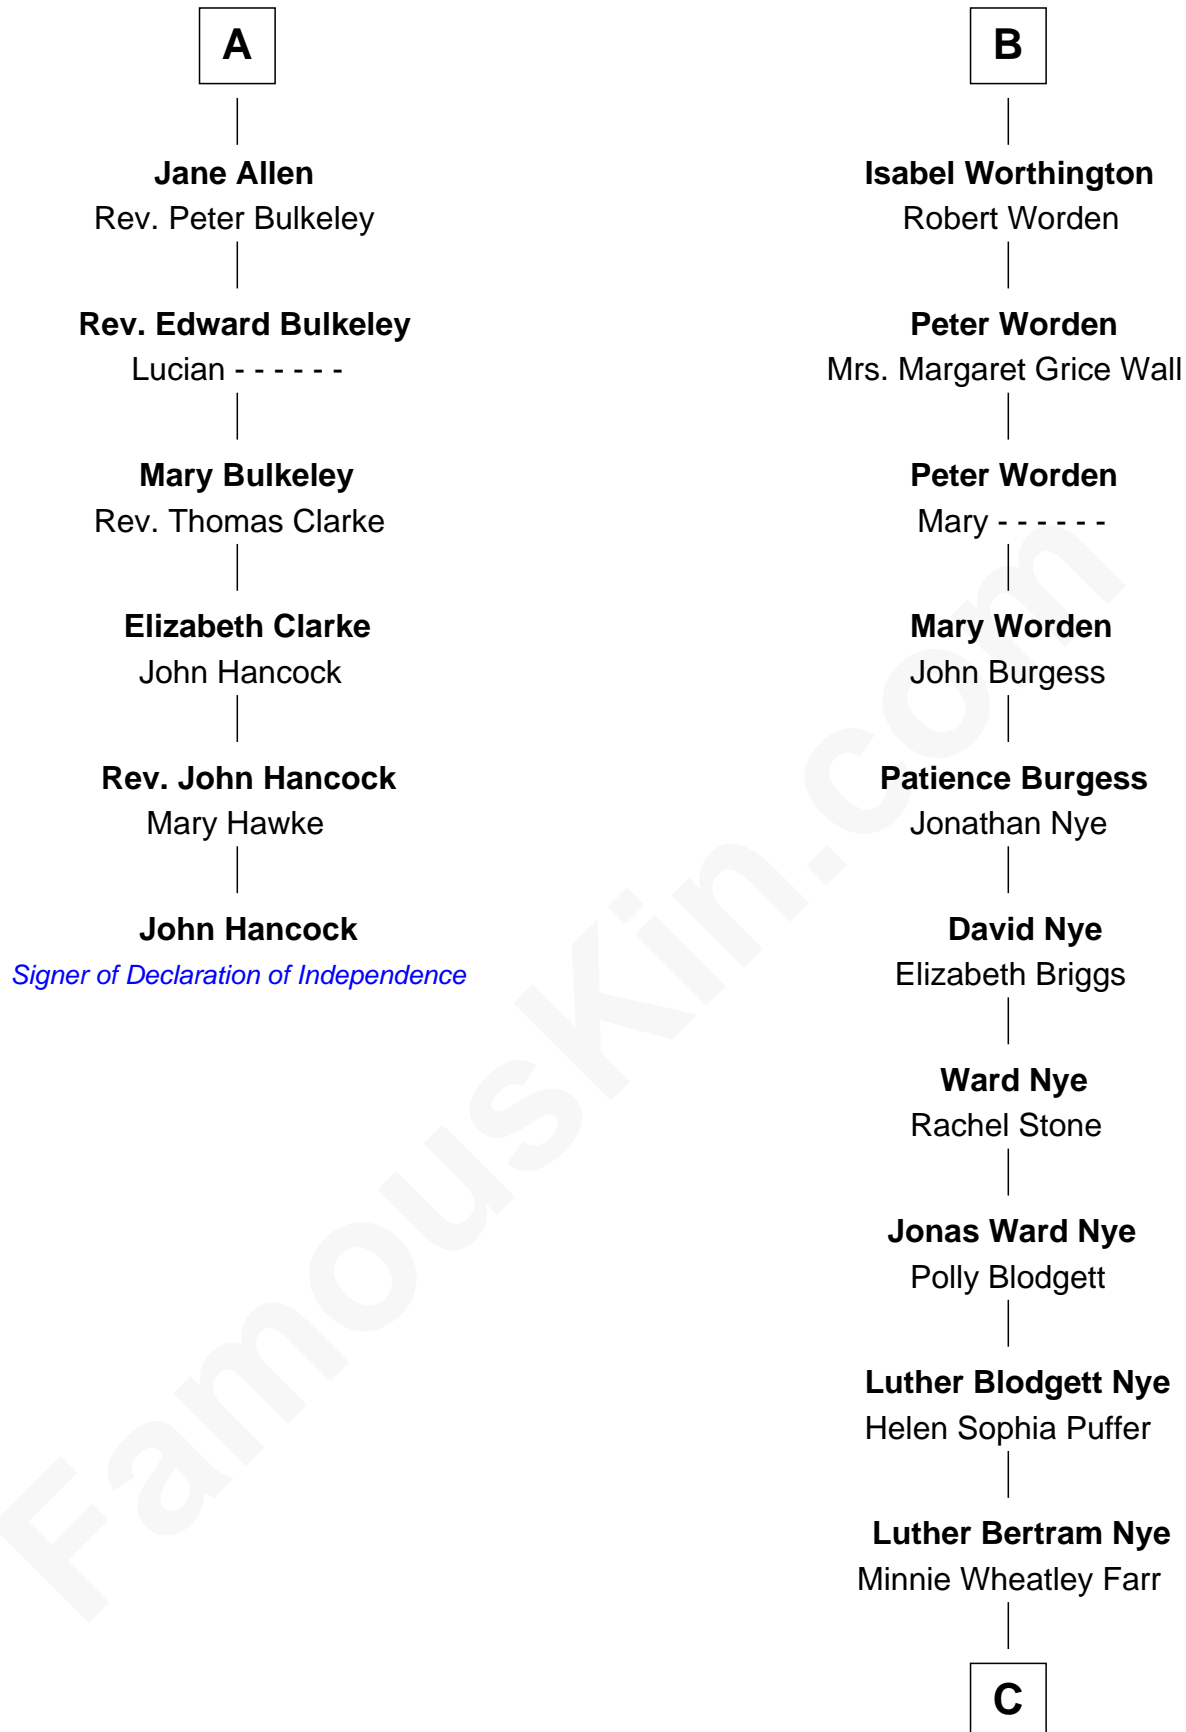

## Relationship Chart of

### John Hancock

*Signer of the Declaration of Independence*

12th cousin 6 times removed of

**Bill Nye**

*TV's The Science Guy*

**C**

**Edwin Darby Nye**  
Dr. Jacqueline Blanche Jenkins

**Bill Nye**  
*TV's The Science Guy*

FamousKin.com