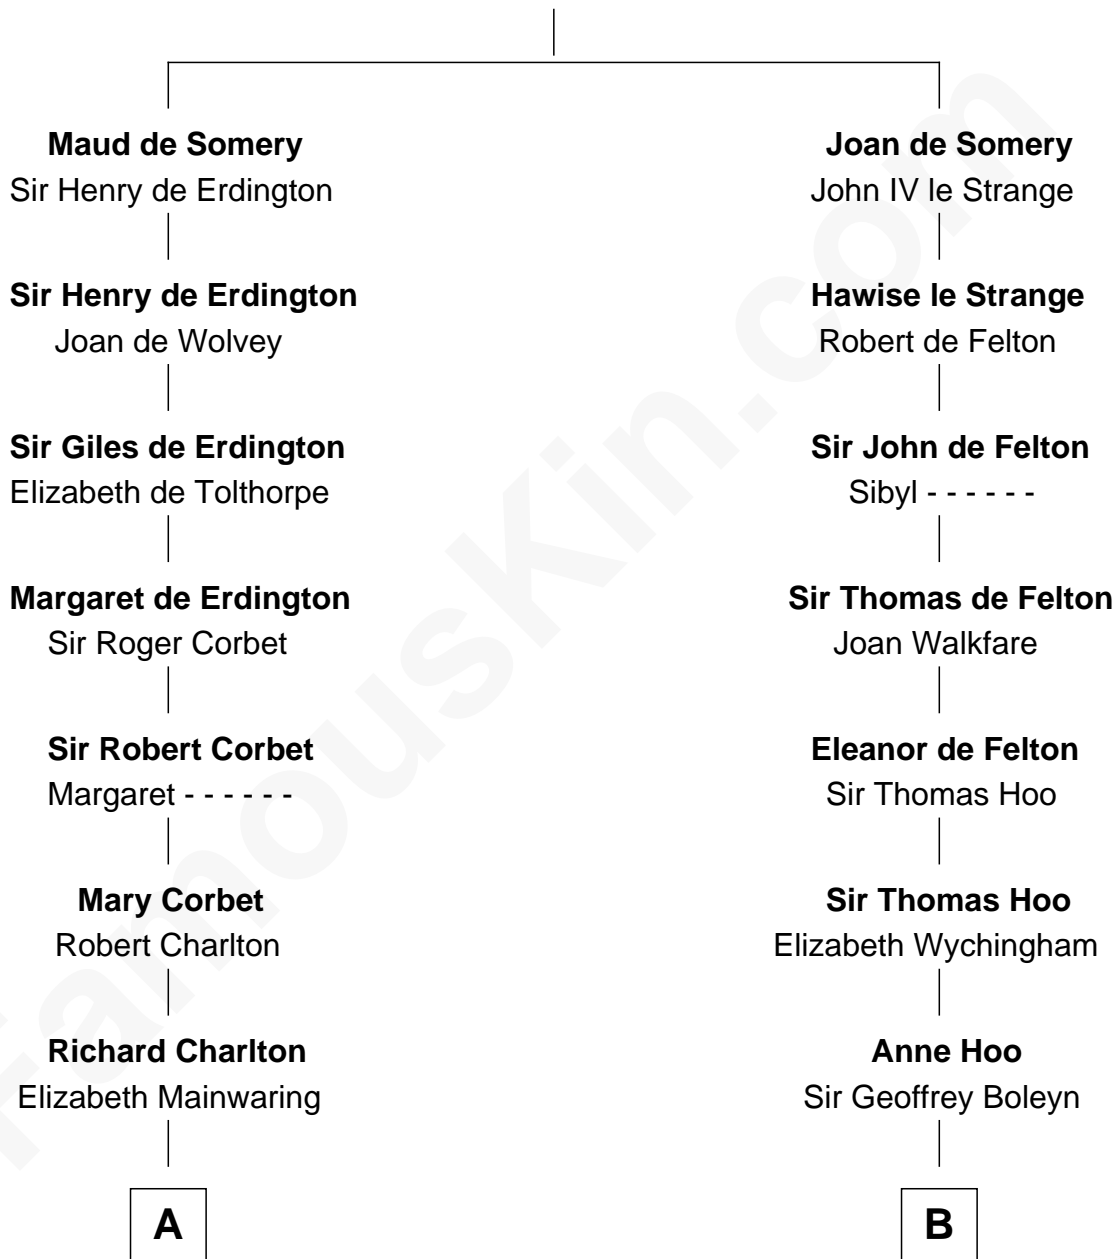

# FamousKin.com Relationship Chart of

**John Hancock**

*Signer of the Declaration of Independence*

15th cousin 4 times removed of

**Charles Darwin**

*Theory of Evolution*

**Sir Roger de Somery**

Nichole d'Aubenev

**C**

**Mary Howard**  
Erasmus Darwin

**Dr. Robert Waring Darwin**  
Susanna Wedgwood

**Charles Darwin**  
*Theory of Evolution*

FamousKin.com