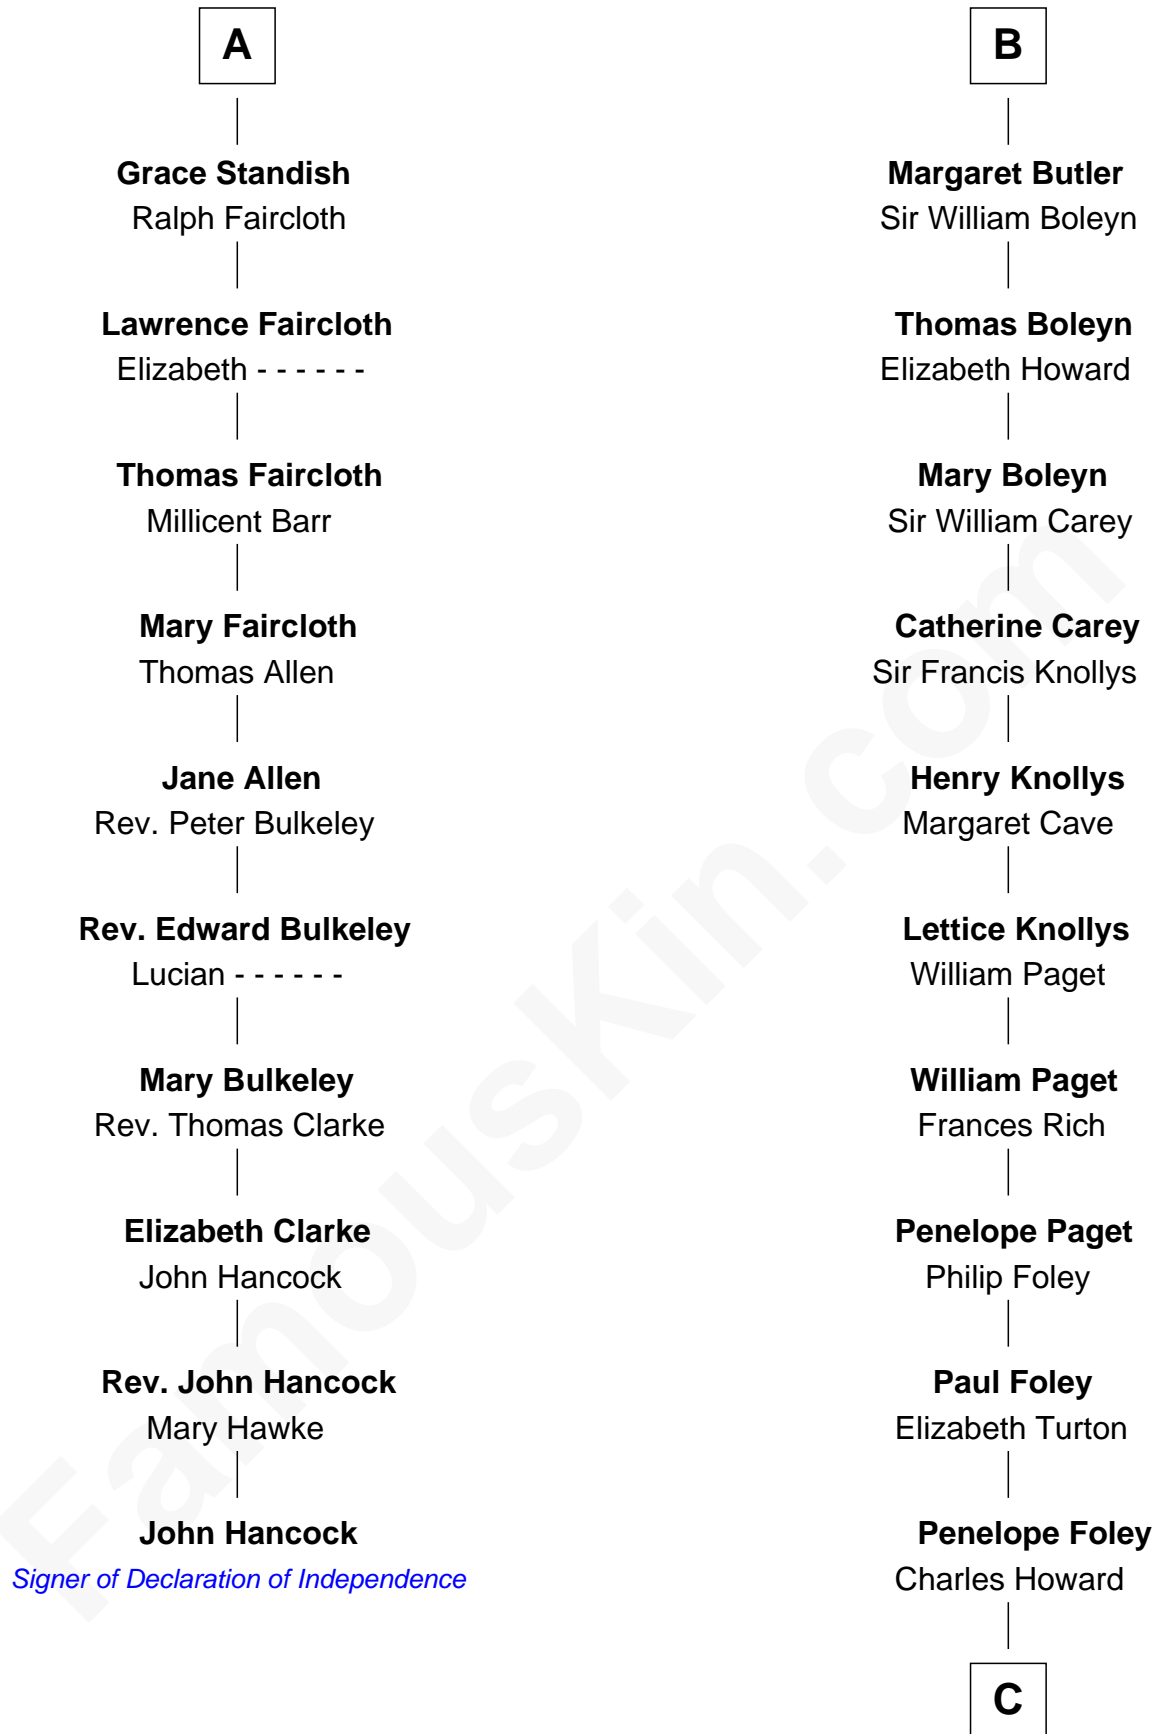

# FamousKin.com Relationship Chart of

**John Hancock**

*Signer of the Declaration of Independence*

16th cousin 3 times removed of

**Charles Darwin**

*Theory of Evolution*

**Sir William de Ros**

Lucy FitzPiers

**C**

**Mary Howard**  
Erasmus Darwin

**Dr. Robert Waring Darwin**  
Susanna Wedgwood

**Charles Darwin**  
*Theory of Evolution*

FamousKin.com