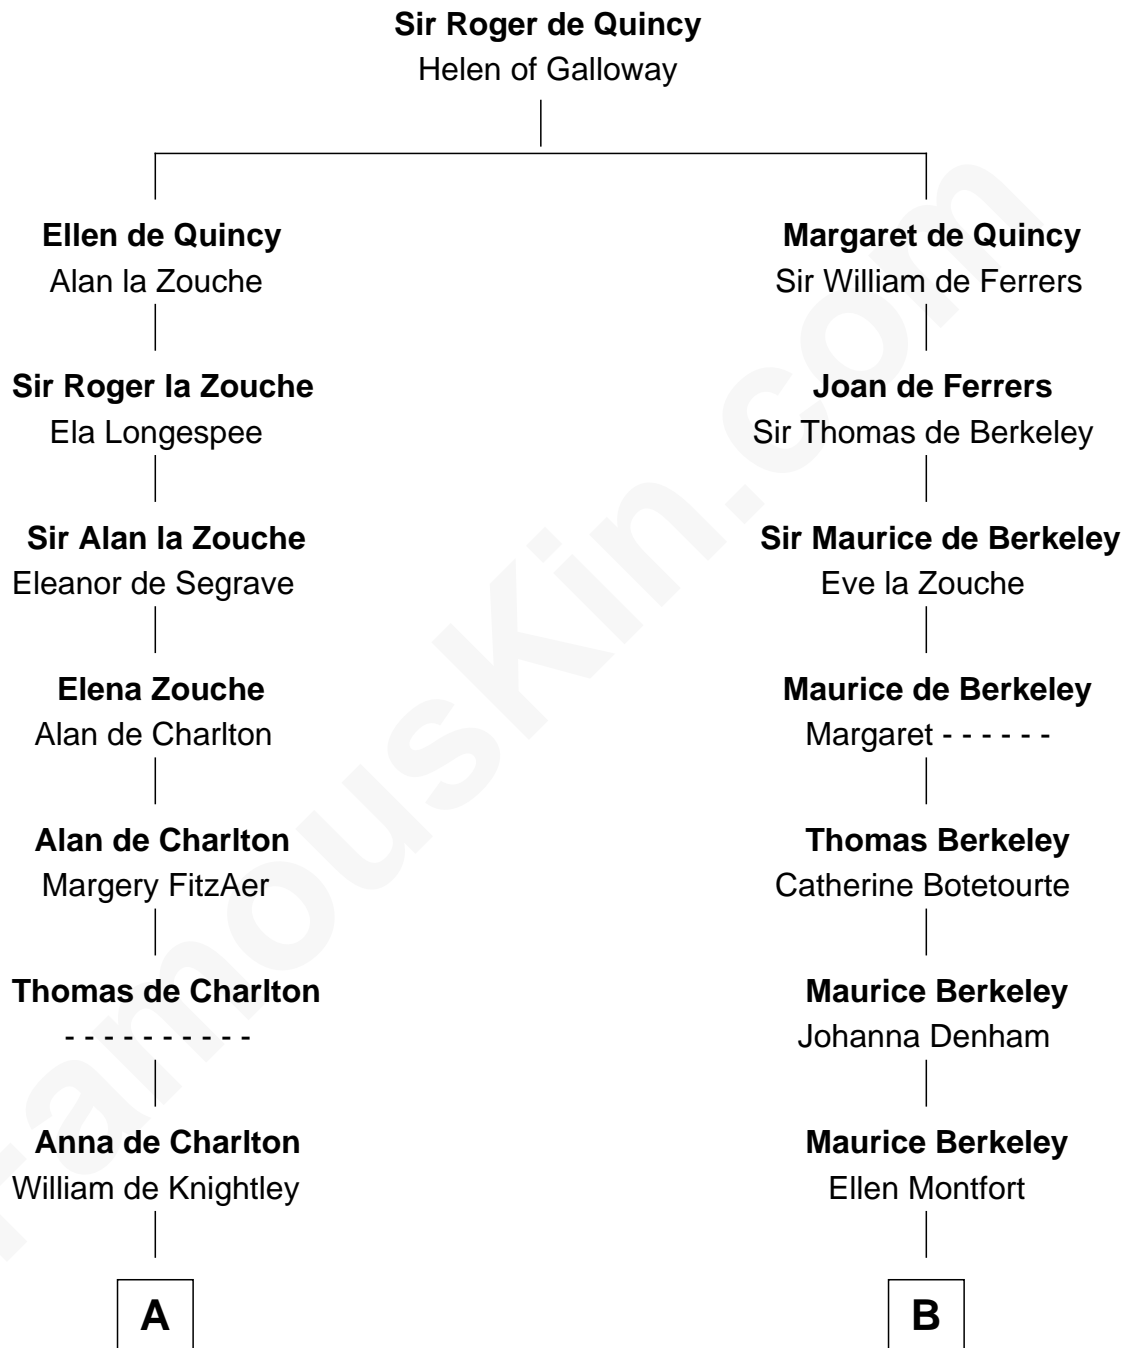

# FamousKin.com Relationship Chart of

**John Hancock**

*Signer of the Declaration of Independence*

18th cousin 3 times removed of

**Jack London**

*Author of "The Call of the Wild"*

**C**

**Rev. John Hancock**

Mary Hawke

**John Hancock**

*Signer of Declaration of Independence*

**D**

**Adam Wellman**

Esther Mann

**Joel Wellman**

Betsey Baker