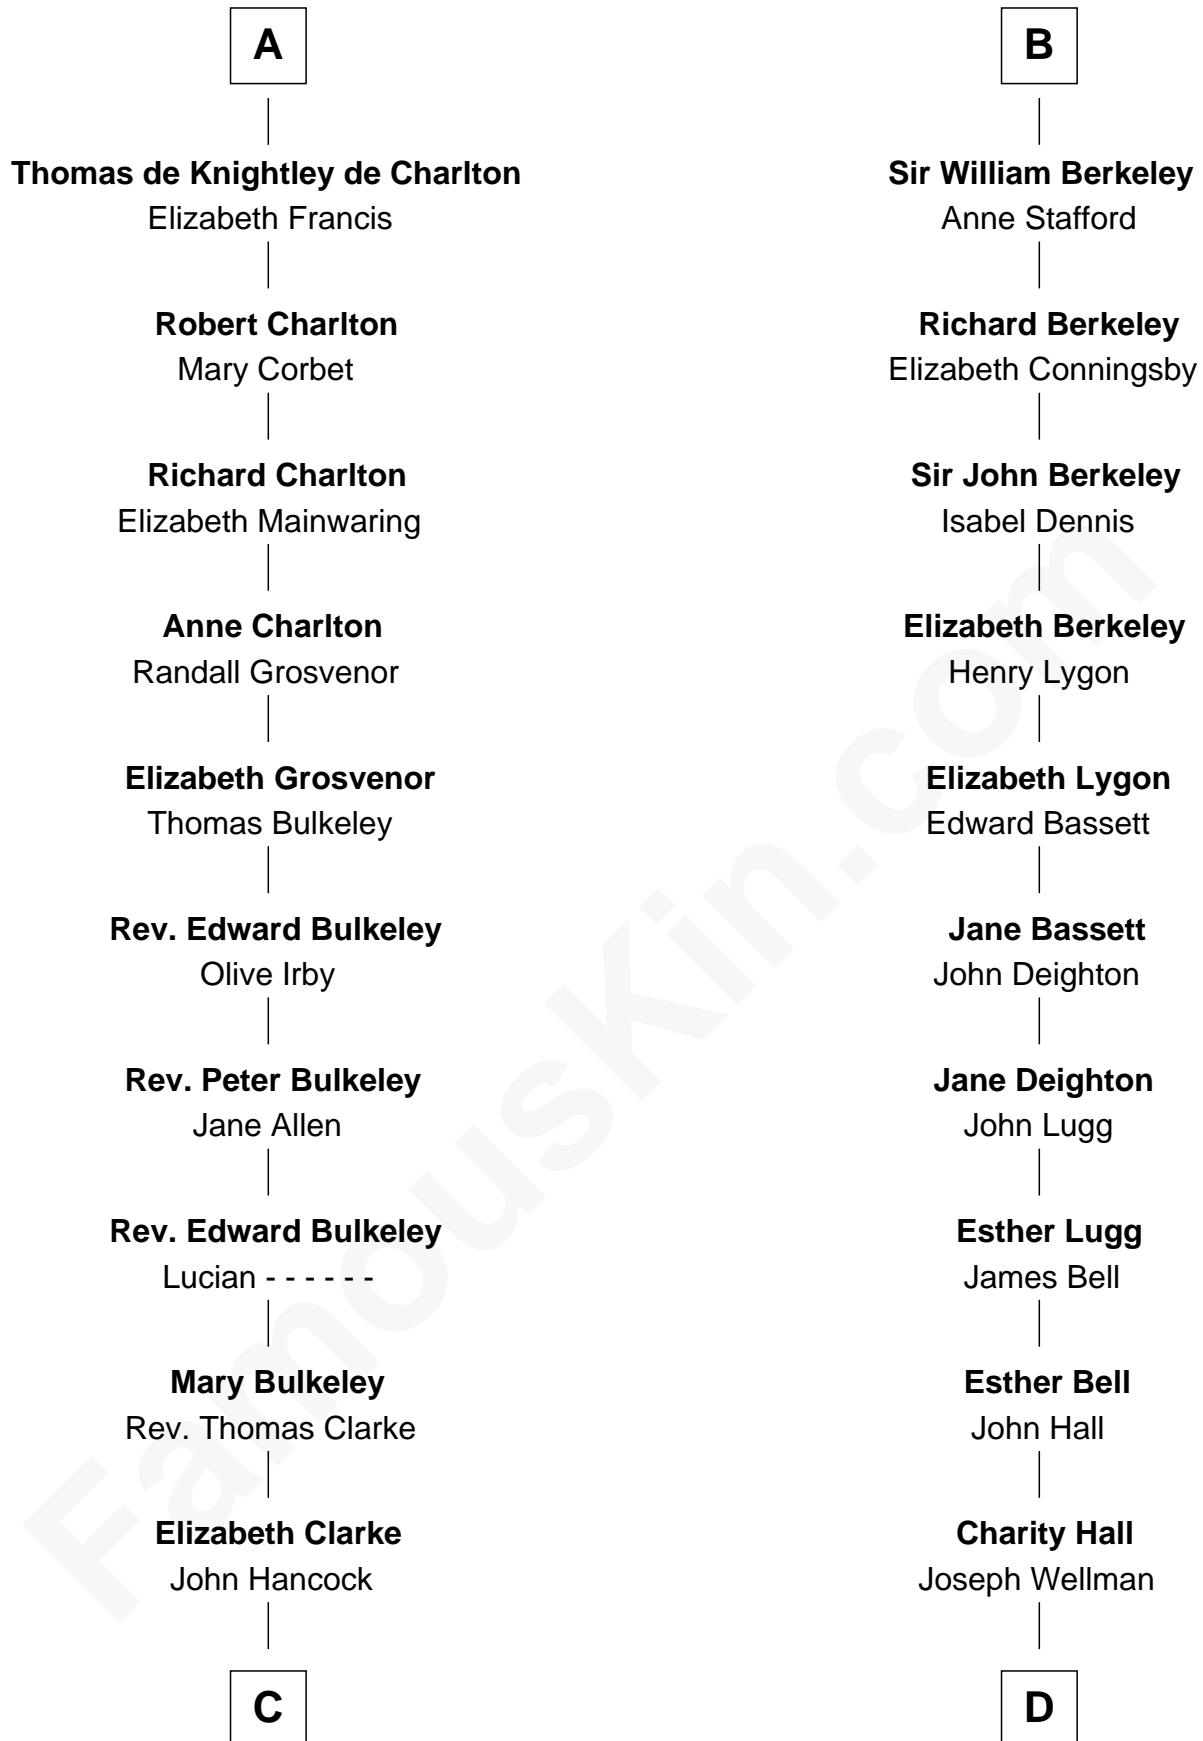

# FamousKin.com Relationship Chart of

**John Hancock**

*Signer of the Declaration of Independence*

18th cousin 3 times removed of

**Jack London**

*Author of "The Call of the Wild"*

**C**

**Rev. John Hancock**

Mary Hawke

**John Hancock**

*Signer of Declaration of Independence*

**D**

**Adam Wellman**

Esther Mann

**Joel Wellman**

Betsey Baker