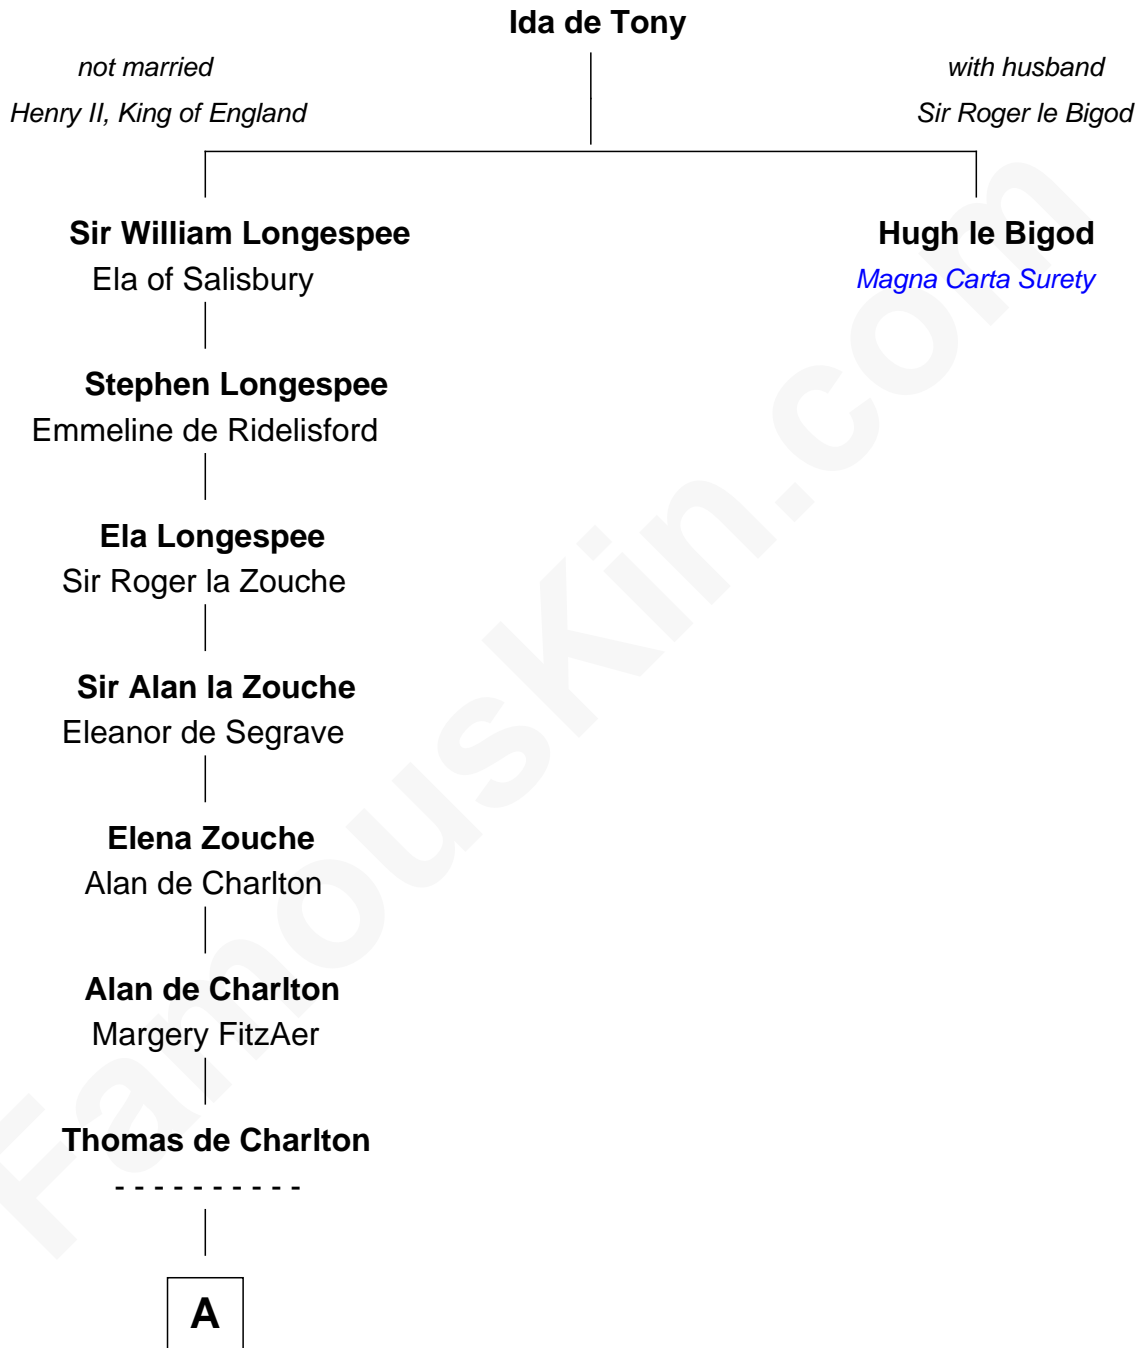

# FamousKin.com Relationship Chart of

**John Hancock**

*Signer of the Declaration of Independence*

17th great-grandnephew of

**Hugh le Bigod**

*Magna Carta Surety*

**B**

—  
**Elizabeth Clarke**

John Hancock

—  
**Rev. John Hancock**

Mary Hawke

—  
**John Hancock**

*Signer of Declaration of Independence*

FamousKin.com