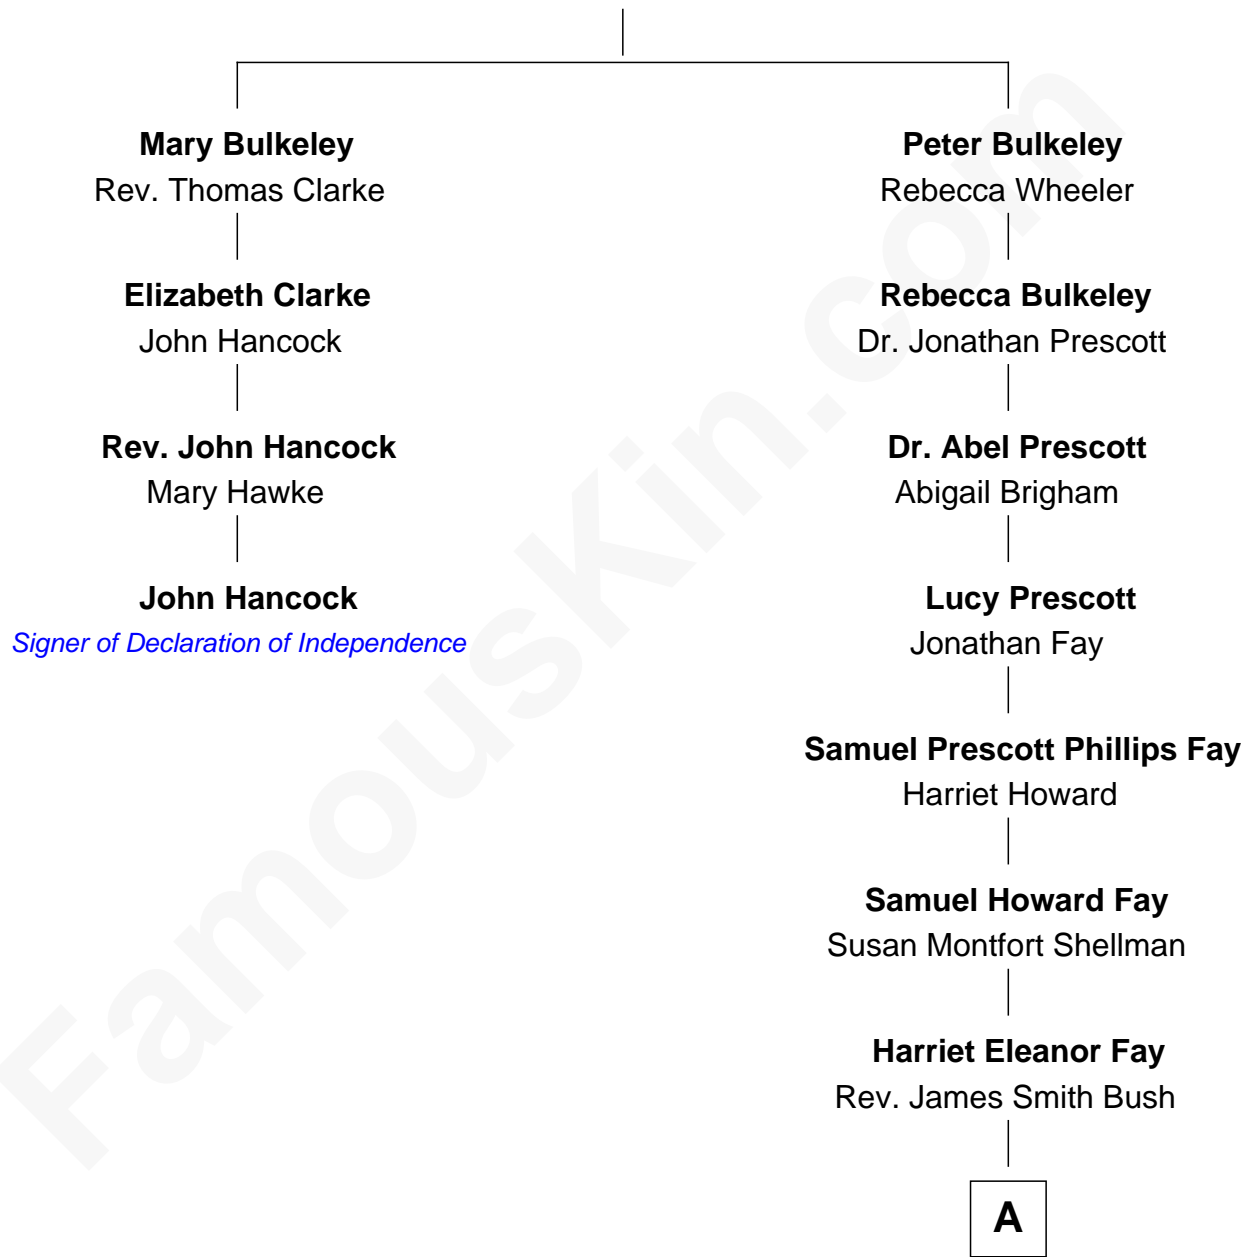

# FamousKin.com Relationship Chart of

**John Hancock**

*Signer of the Declaration of Independence*

3rd cousin 7 times removed of

**Jeb Bush**

*43rd Governor of Florida*

**Rev. Edward Bulkeley**

Lucian - - - - -

**A**

Samuel Prescott Bush

Flora Sheldon

Prescott Sheldon Bush

Dorothy Wear Walker

George Herbert Walker Bush

Barbara Pierce

**Jeb Bush**

*43rd Governor of Florida*

FamousKin.com