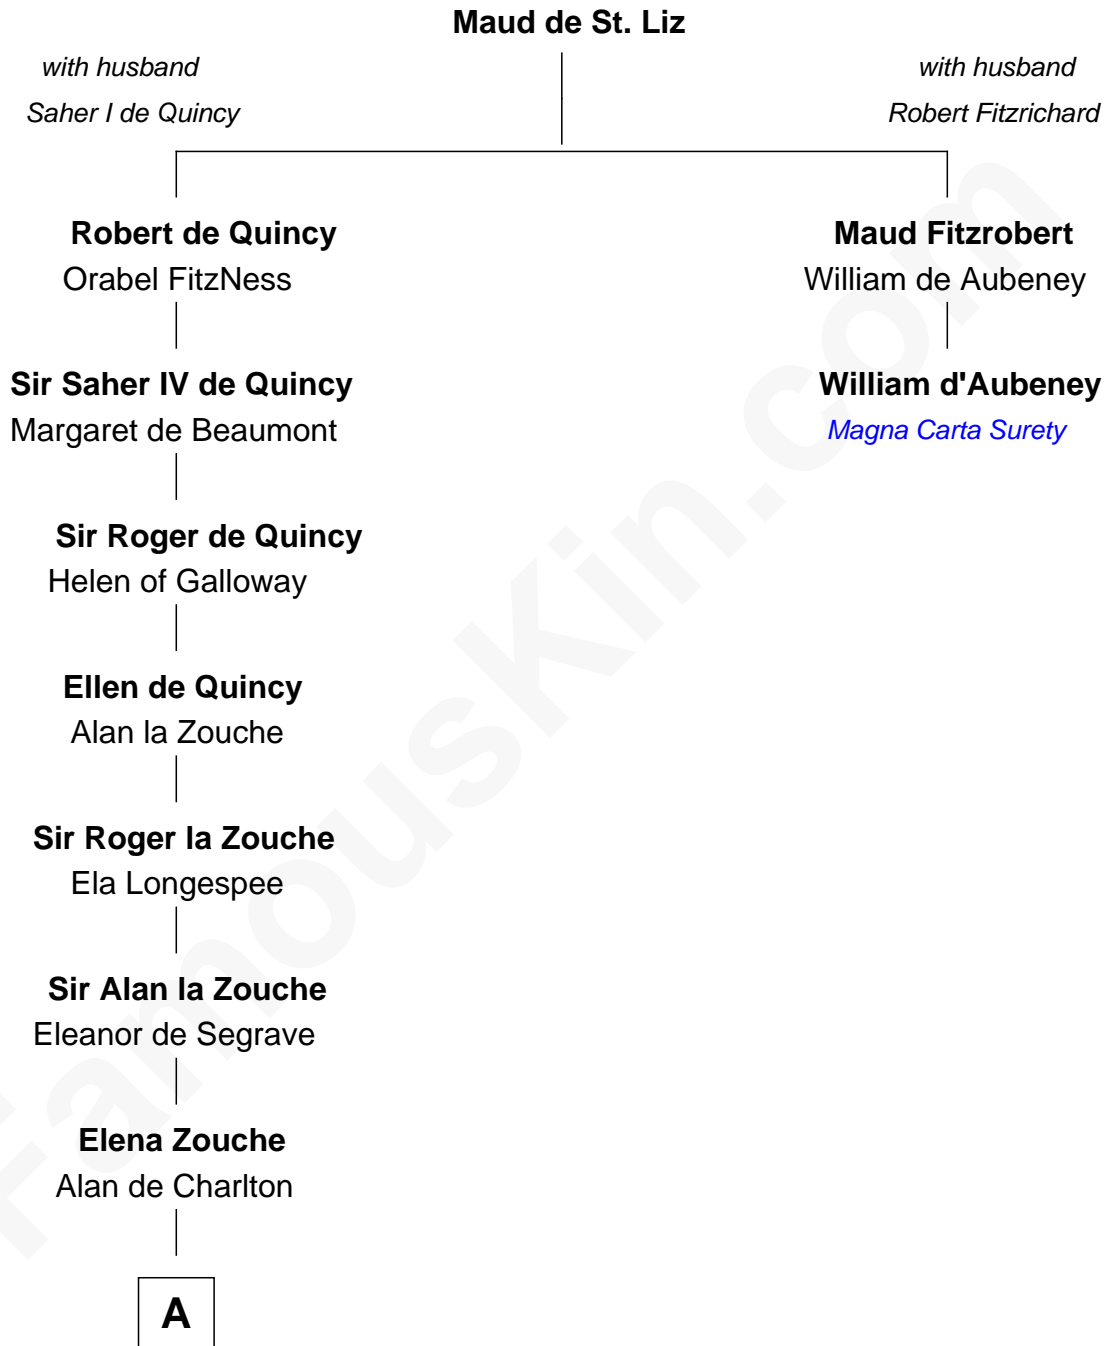

FamousKin.com Relationship Chart of

John Hancock

Signer of the Declaration of Independence

1st cousin 20 times removed of

William d'Aubeny

Magna Carta Surety

B

Rev. Edward Bulkeley

Lucian - - - - -

Mary Bulkeley

Rev. Thomas Clarke

Elizabeth Clarke

John Hancock

Rev. John Hancock

Mary Hawke

John Hancock