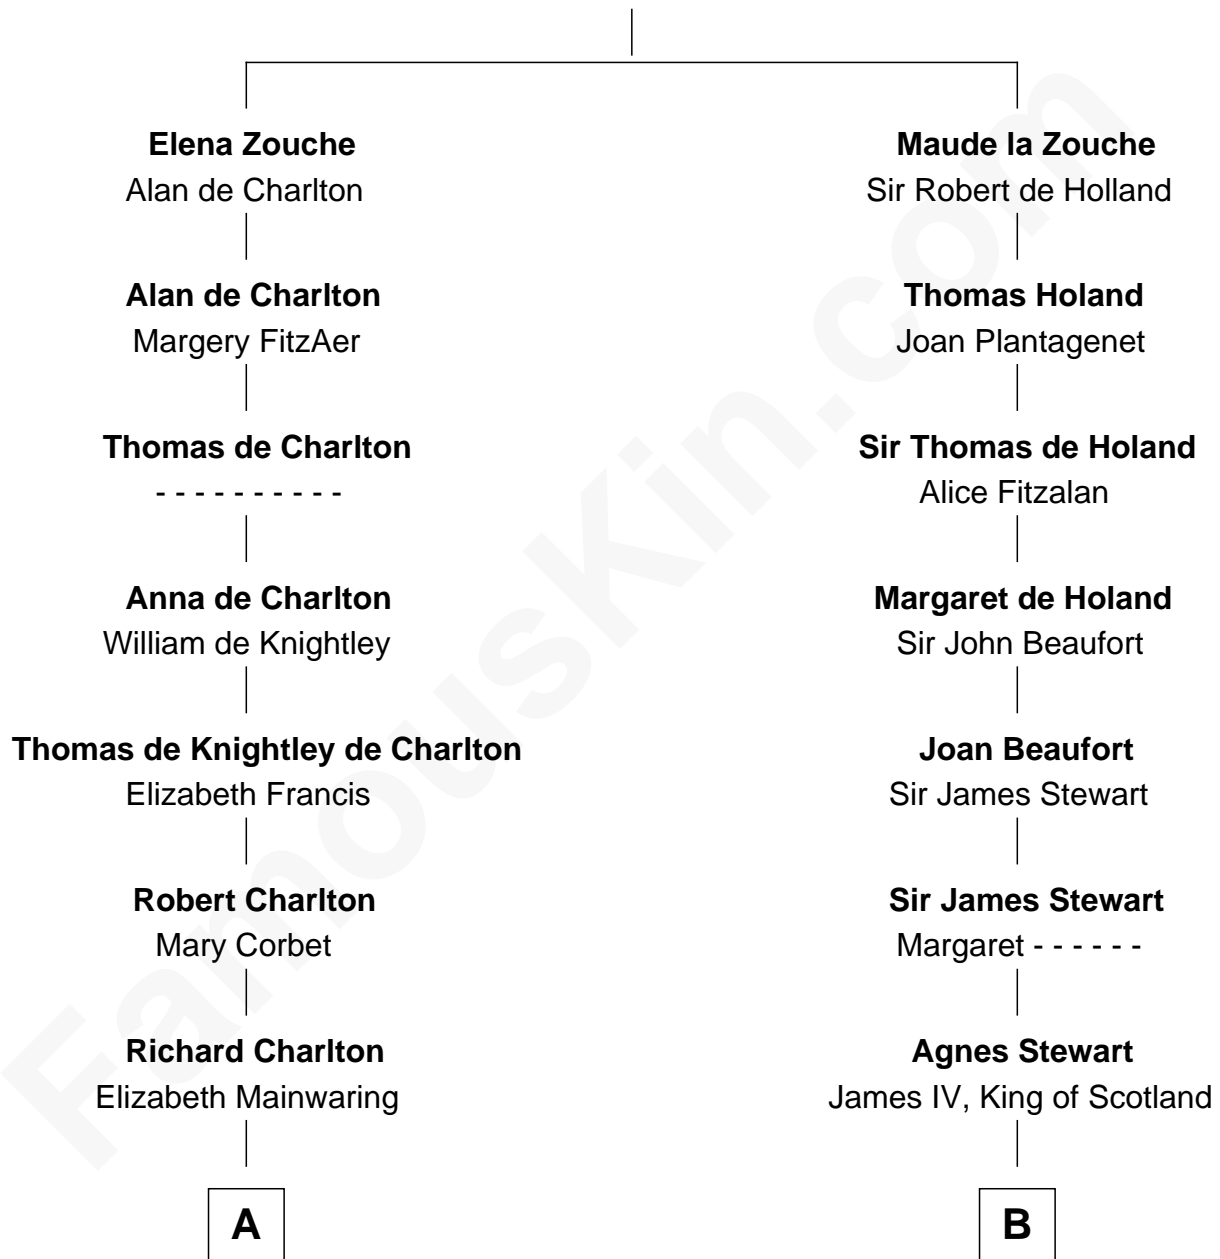

# FamousKin.com Relationship Chart of

**John Hancock**

*Signer of the Declaration of Independence*

15th cousin 6 times removed of

**Guy Ritchie**

*British Filmmaker*

**Sir Alan la Zouche**

Eleanor de Segrave

C

**Frederica Crofton**

Hubert McLaughlin

**Vivian Guy Ouseley McLaughlin**

Edith Jane Martineau

**Doris Margaretta McLaughlin**

Stuart John Ritchie

**John Vivian Ritchie**

Amber Mary Parkinson

**Guy Ritchie**

*British Filmmaker*