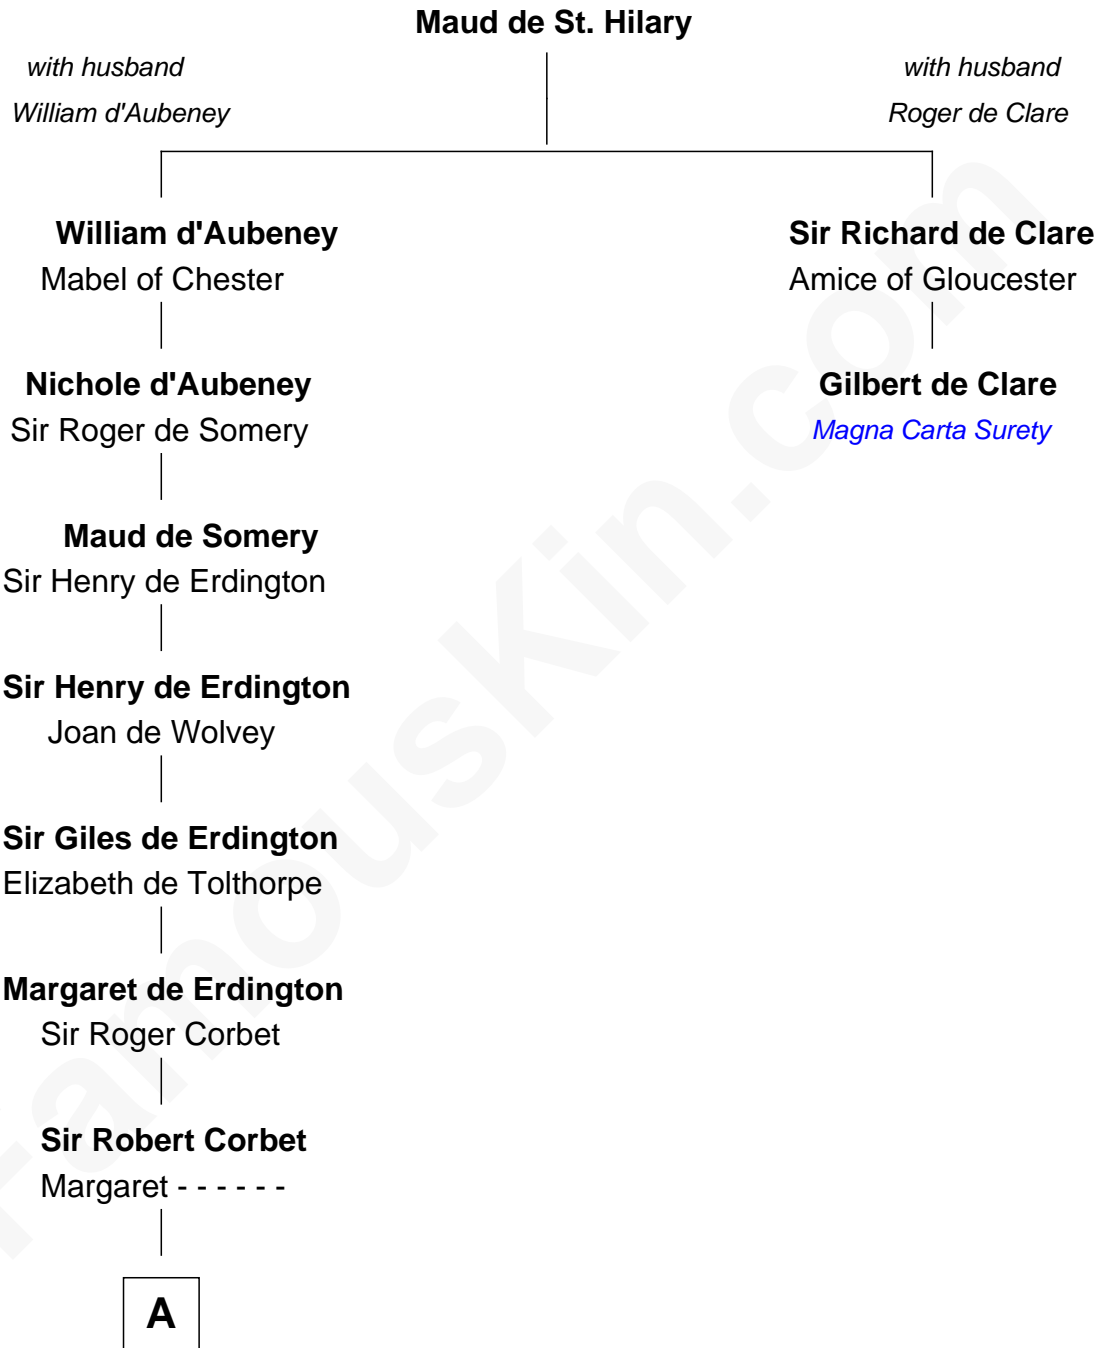

FamousKin.com Relationship Chart of

John Hancock

Signer of the Declaration of Independence

1st cousin 16 times removed of

Gilbert de Clare

Magna Carta Surety

A

Mary Corbet
Robert Charlton