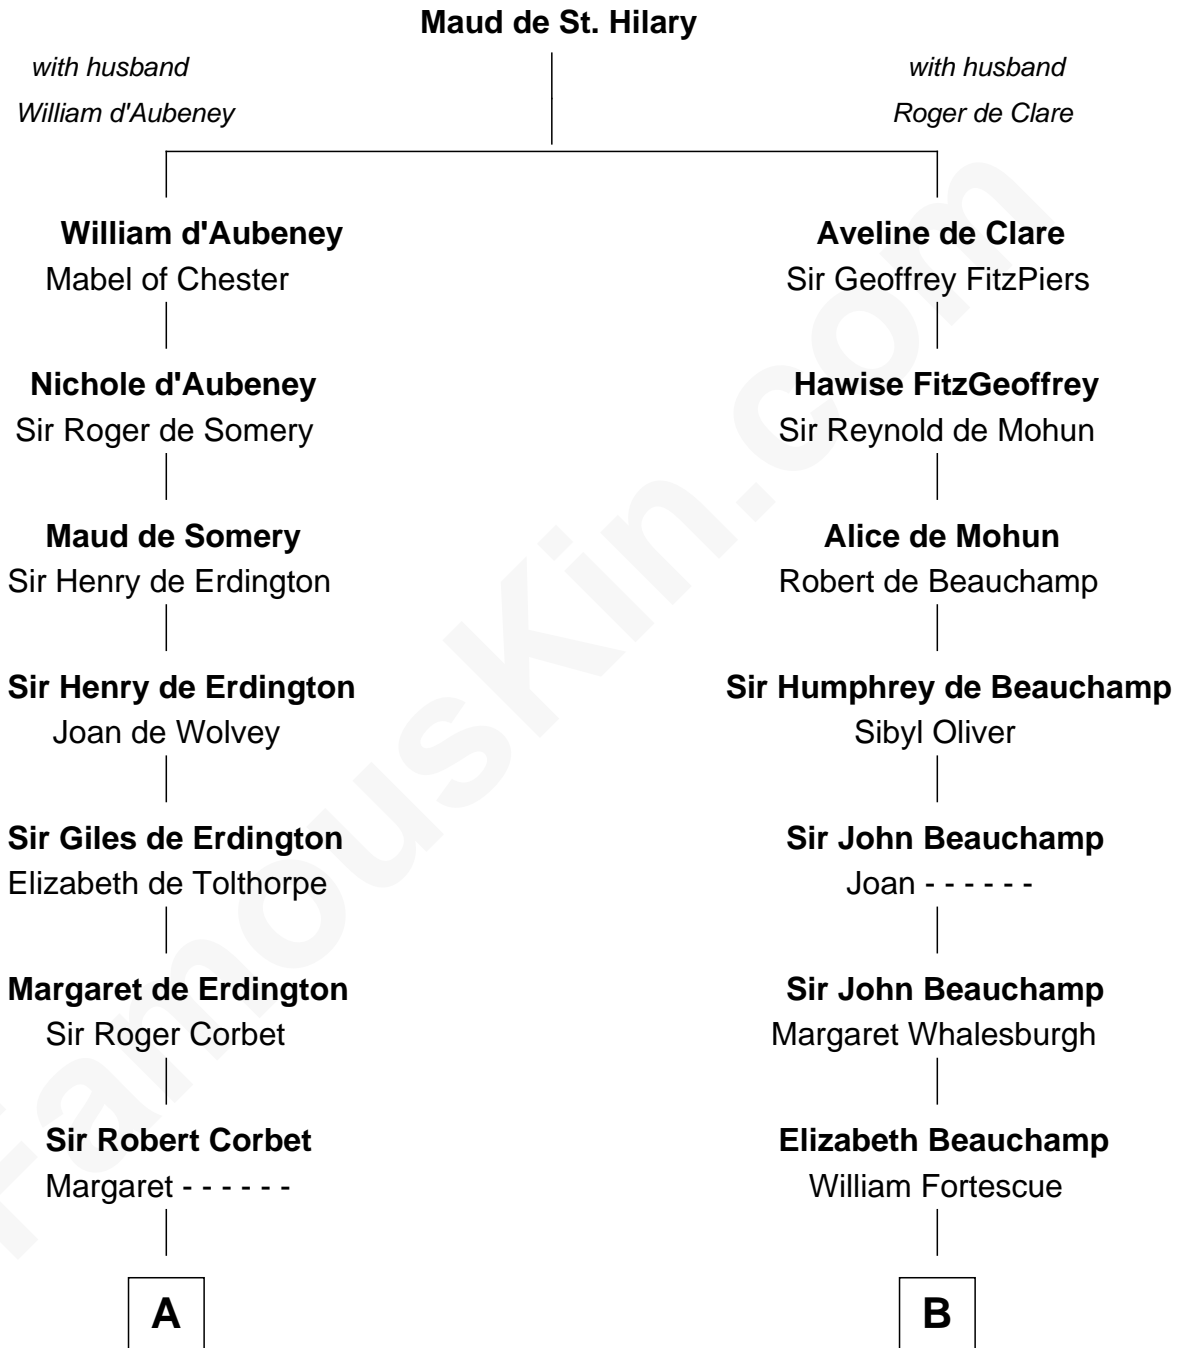

# FamousKin.com

## Relationship Chart of

### John Hancock

*Signer of the Declaration of Independence*

17th cousin 4 times removed of

**Lewis Henry Morgan**  
*Pioneering Anthropologist*

**C**

**Thomas Clap**

Mary King

**Elijah Clap**