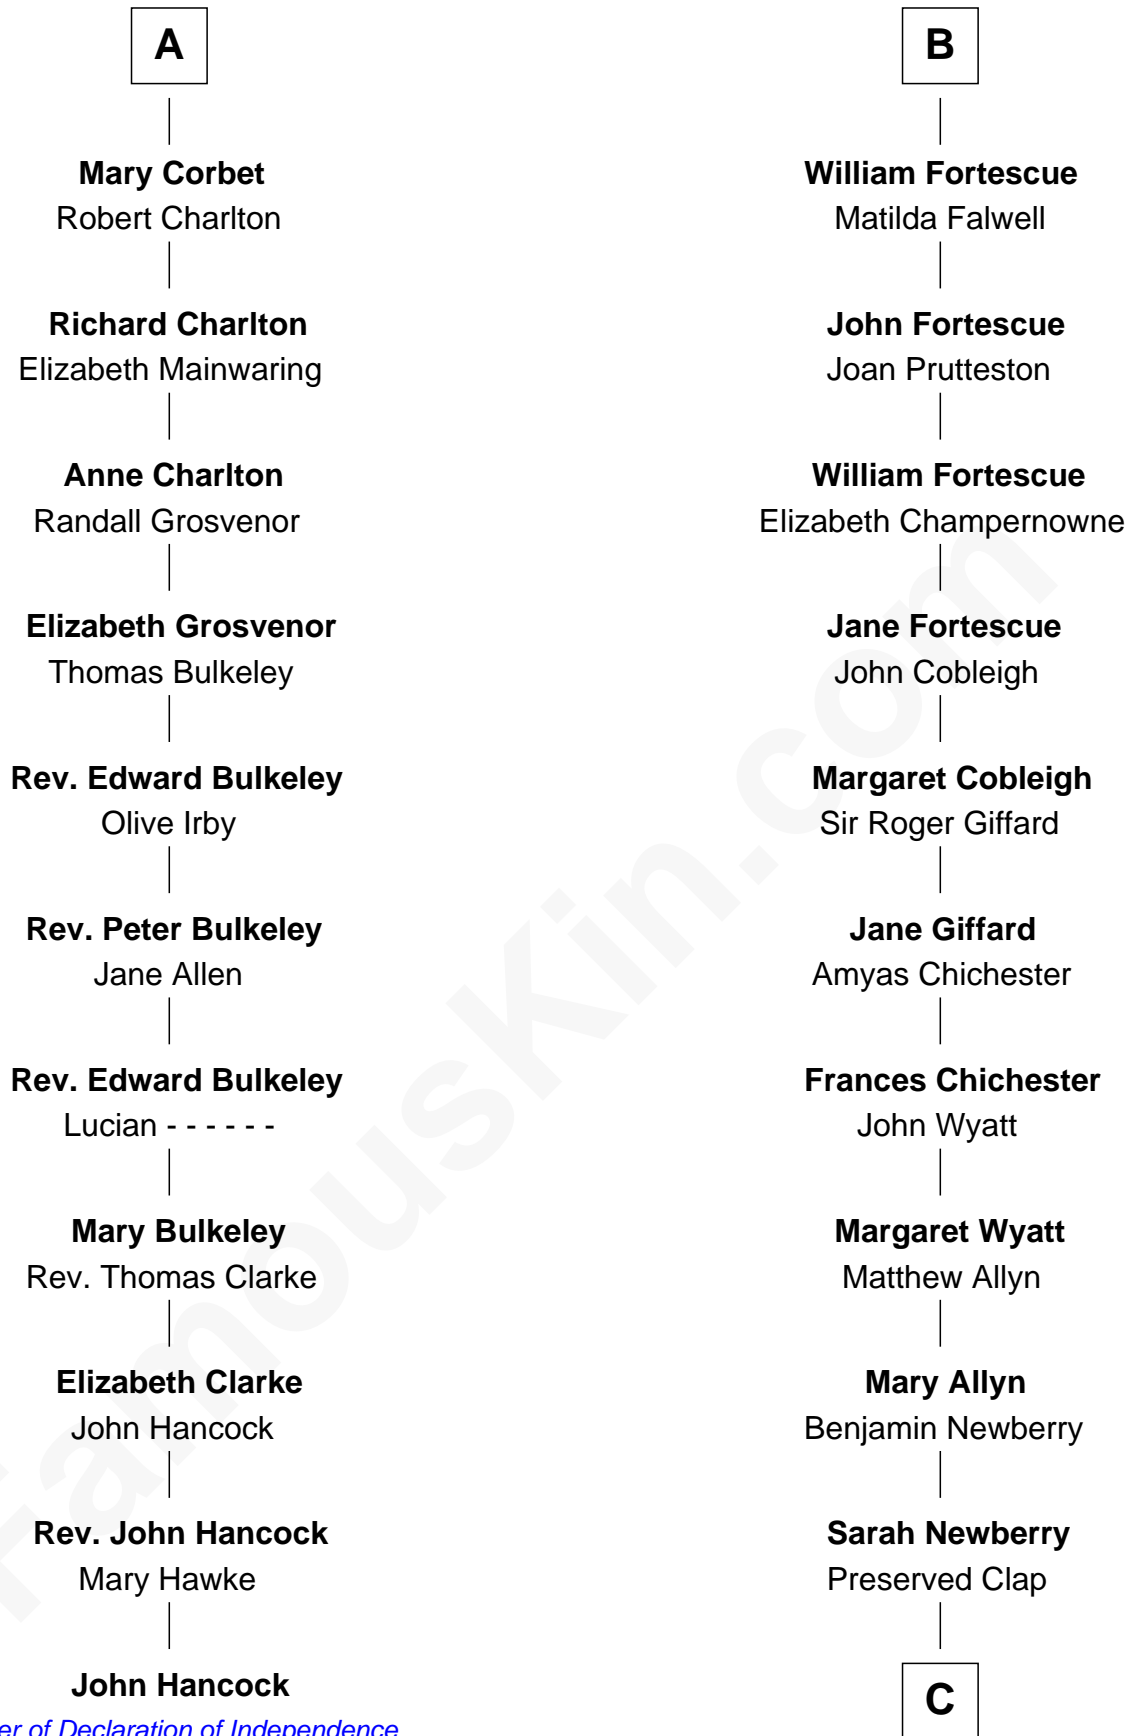

## Relationship Chart of

### John Hancock

*Signer of the Declaration of Independence*

17th cousin 4 times removed of

**Lewis Henry Morgan**  
*Pioneering Anthropologist*

**C**

**Thomas Clap**

Mary King

**Elijah Clap**

Mary Benton

**Mary Clap**

Lemuel Steele

**Harriet Steele**

Jedediah Morgan

**Lewis Henry Morgan**

*Pioneering Anthropologist*

FamousKin.com