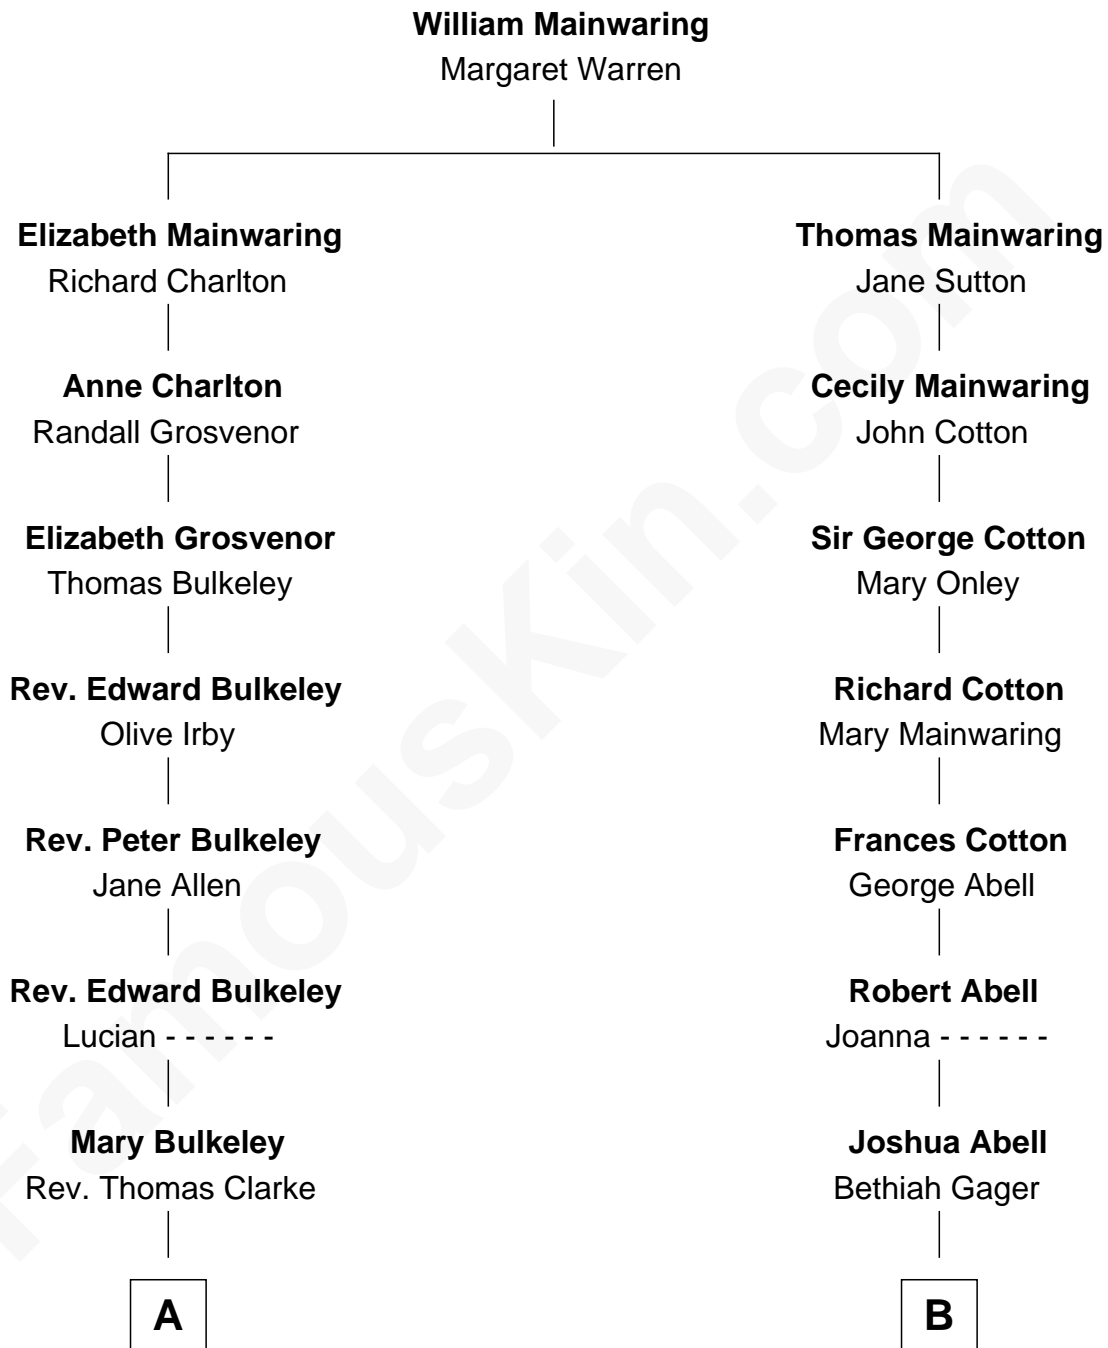

FamousKin.com Relationship Chart of

John Hancock

Signer of the Declaration of Independence

9th cousin 3 times removed of

Marjorie Post

Founder of General Foods

A

Elizabeth Clarke

John Hancock

Rev. John Hancock

Mary Hawke

John Hancock

Signer of Declaration of Independence

B

Elizabeth Abell

John Lathrop

Azel Lathrop

Elizabeth Hyde

Erastus Lathrop

Sarah Bailey

Caroline Cushman Lathrop

Charles Rollin Post

Charles William Post

Elle Letitia Merriweather