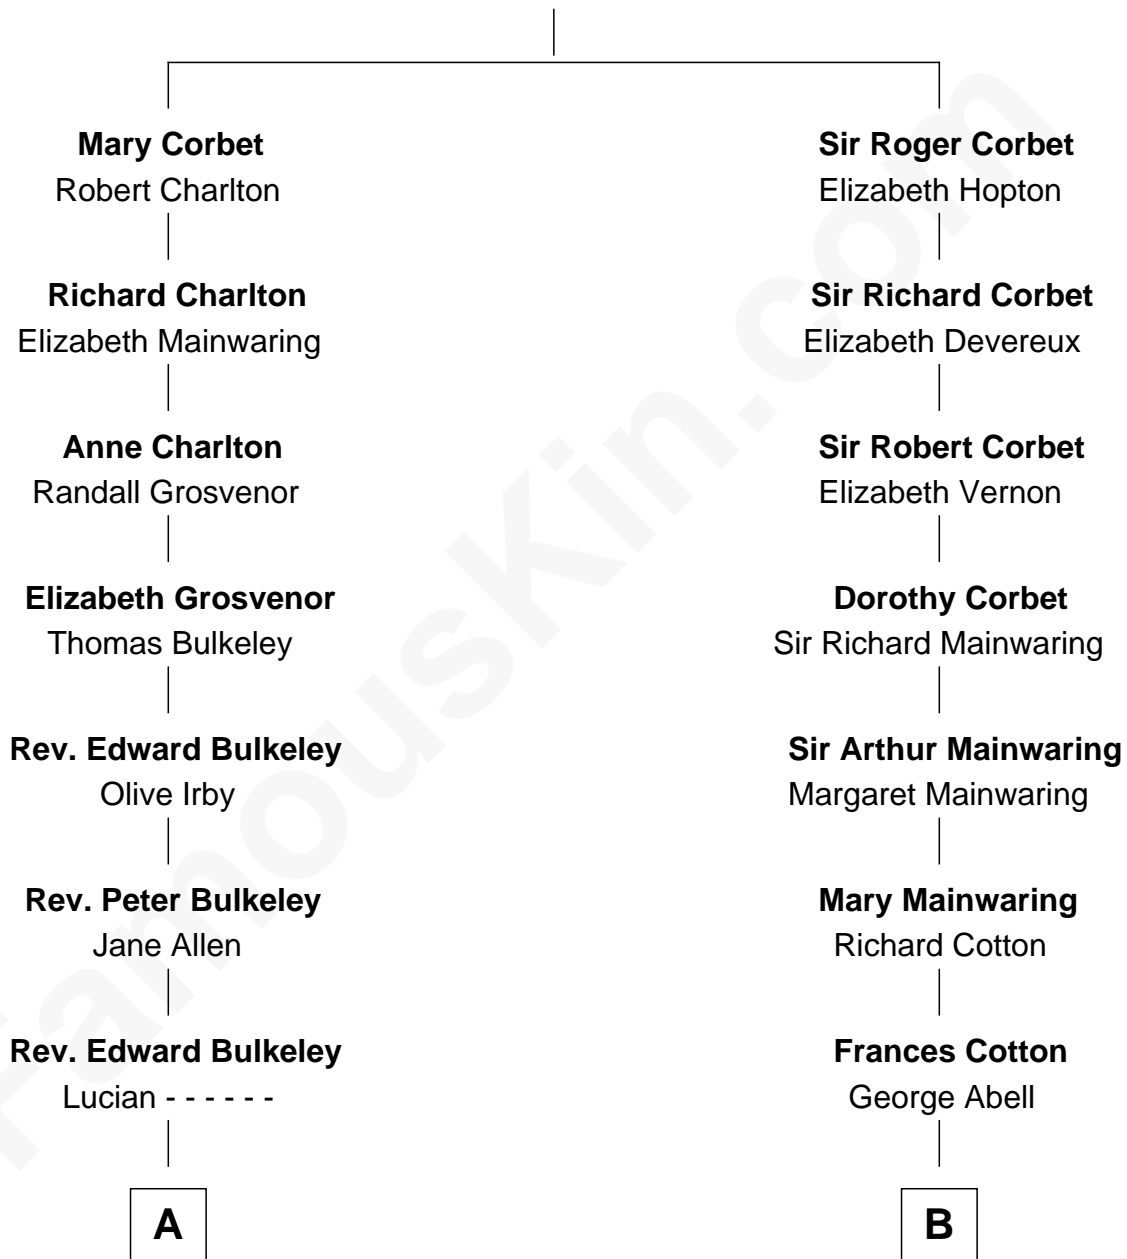

# FamousKin.com Relationship Chart of

**John Hancock**

*Signer of the Declaration of Independence*

10th cousin 4 times removed of

**Marjorie Post**

*Founder of General Foods*

**Sir Robert Corbet**

Margaret - - - - -

**A**

**Mary Bulkeley**  
Rev. Thomas Clarke

**Elizabeth Clarke**  
John Hancock

**Rev. John Hancock**  
Mary Hawke

**John Hancock**  
*Signer of Declaration of Independence*

**B**

**Robert Abell**  
Joanna - - - - -

**Joshua Abell**  
Bethiah Gager

**Elizabeth Abell**  
John Lathrop

**Azel Lathrop**  
Elizabeth Hyde

**Erastus Lathrop**  
Sarah Bailey

**Caroline Cushman Lathrop**  
Charles Rollin Post

**Charles William Post**  
Elle Letitia Merriweather