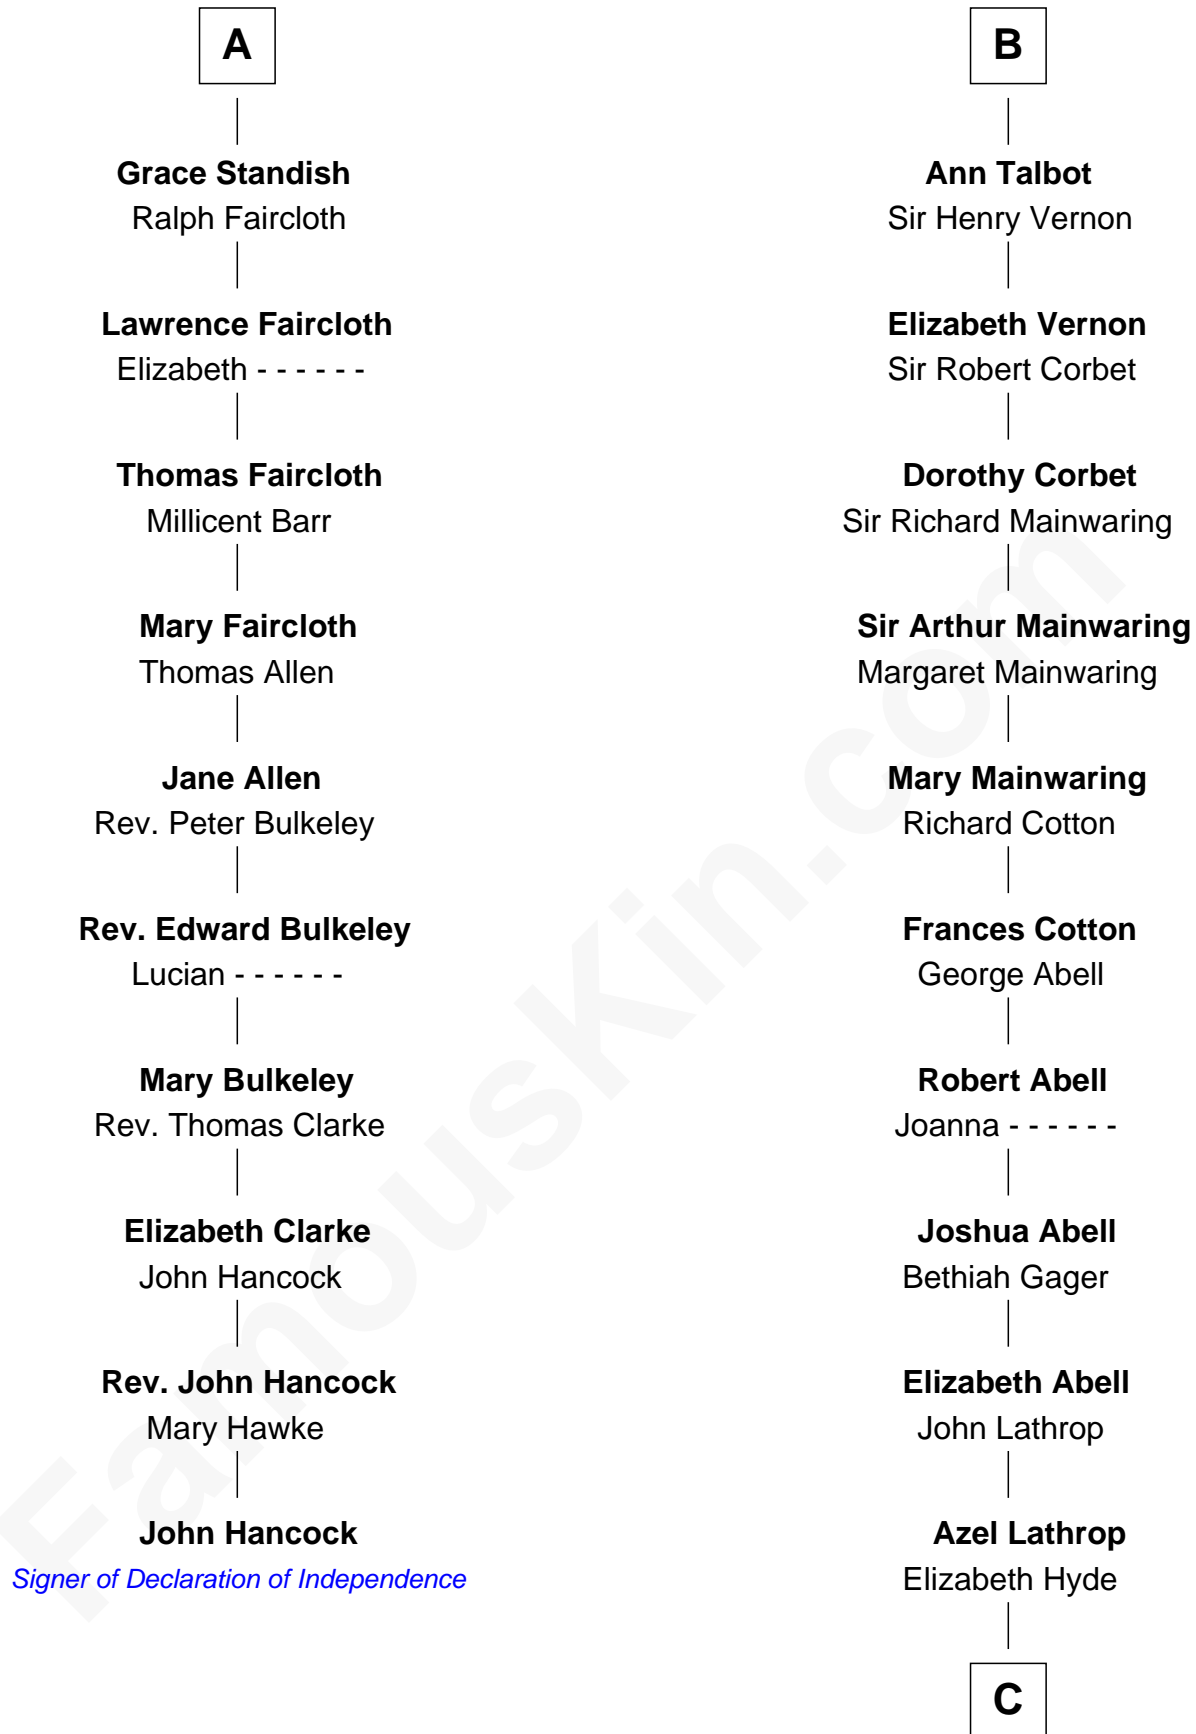

# FamousKin.com Relationship Chart of

**John Hancock**

*Signer of the Declaration of Independence*

16th cousin 4 times removed of

**Marjorie Post**

*Founder of General Foods*

**C**

Erastus Lathrop

Sarah Bailey

Caroline Cushman Lathrop

Charles Rollin Post

Charles William Post

Elle Letitia Merriweather

Marjorie Post

*Founder of General Foods*

FamousKin.com