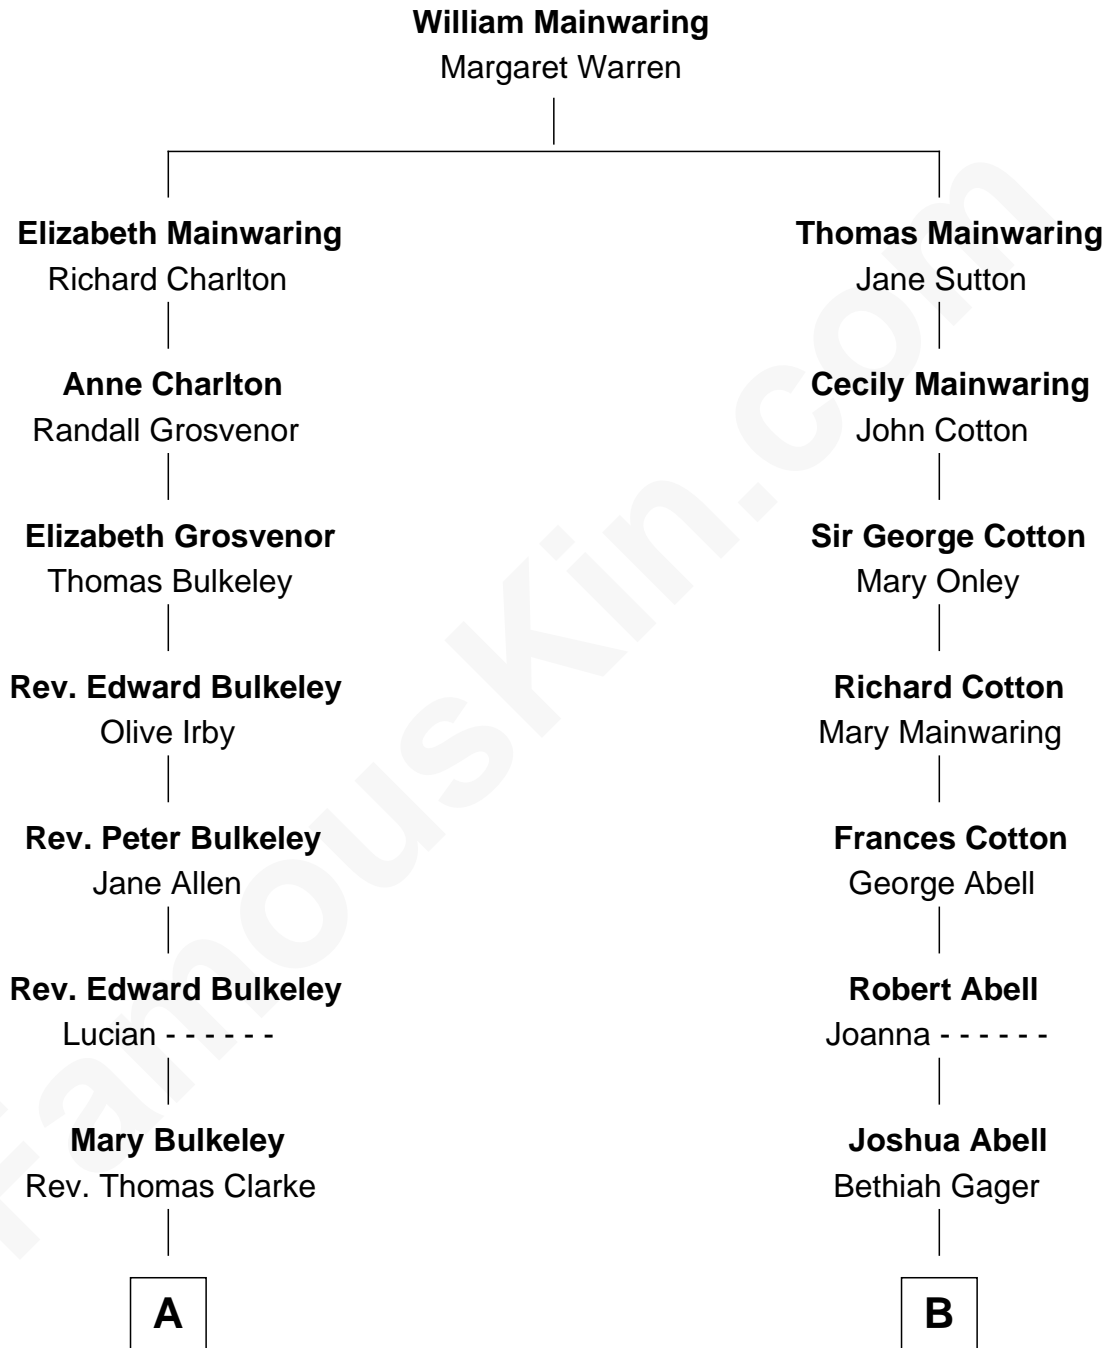

FamousKin.com

Relationship Chart of

John Hancock

Signer of the Declaration of Independence

9th cousin 2 times removed of

C. W. Post

Founder of Post Cereals

A

Elizabeth Clarke

John Hancock

Rev. John Hancock

Mary Hawke

John Hancock

Signer of Declaration of Independence

B

Elizabeth Abell

John Lathrop

Azel Lathrop

Elizabeth Hyde

Erastus Lathrop

Sarah Bailey

Caroline Cushman Lathrop

Charles Rollin Post

C. W. Post