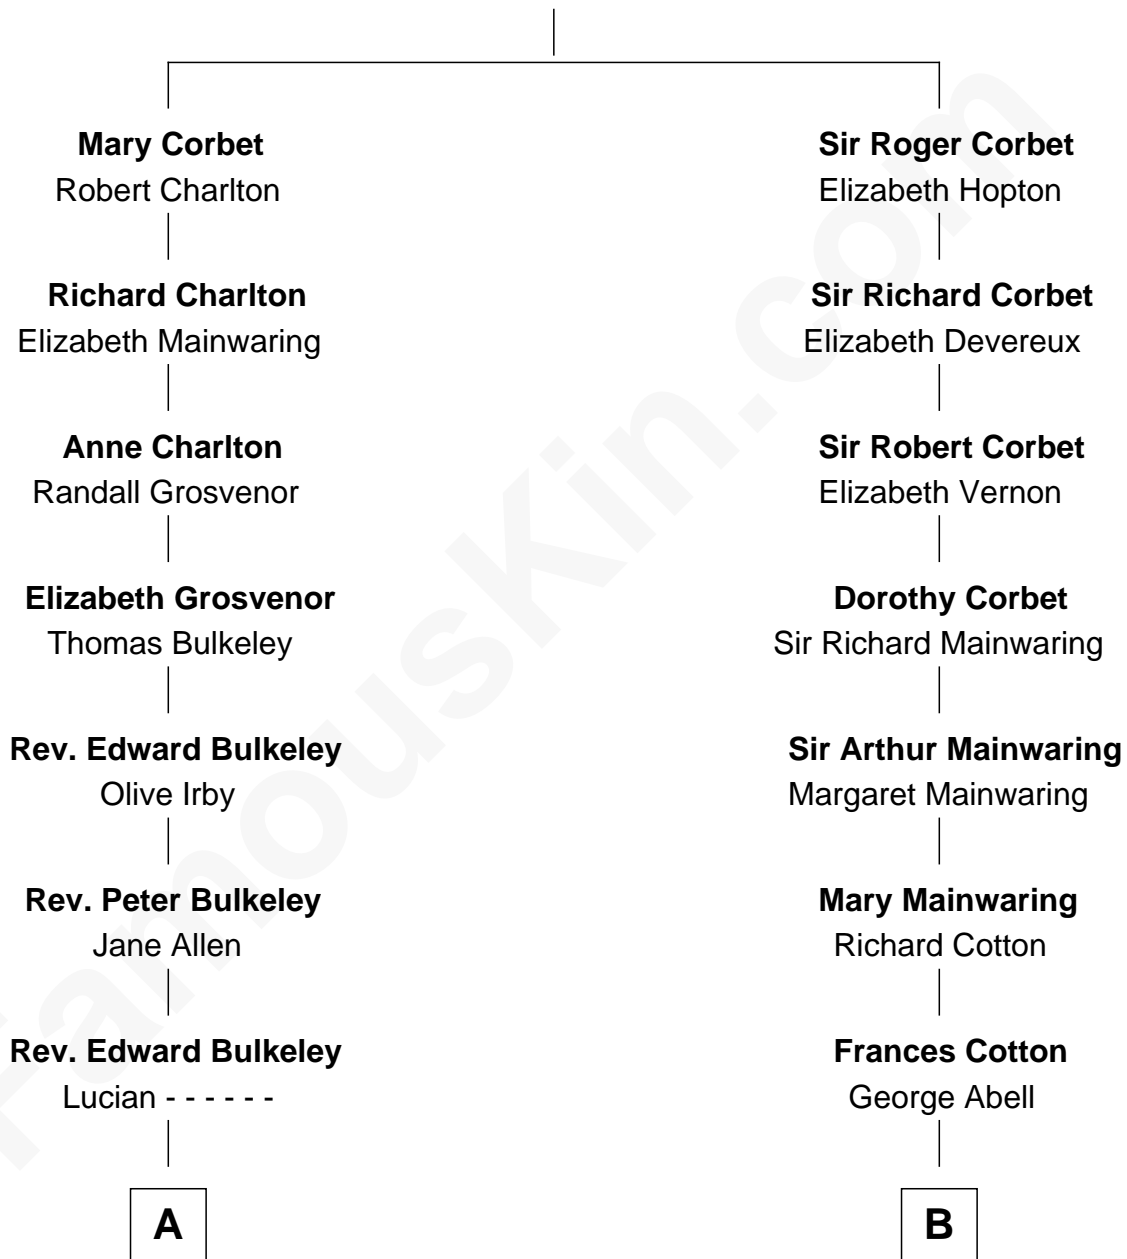

FamousKin.com Relationship Chart of

John Hancock

Signer of the Declaration of Independence

10th cousin 3 times removed of

C. W. Post

Founder of Post Cereals

Sir Robert Corbet

Margaret - - - - -

A

Mary Bulkeley
Rev. Thomas Clarke

Elizabeth Clarke
John Hancock

Rev. John Hancock
Mary Hawke

John Hancock
Signer of Declaration of Independence

B

Robert Abell
Joanna - - - - -

Joshua Abell
Bethiah Gager