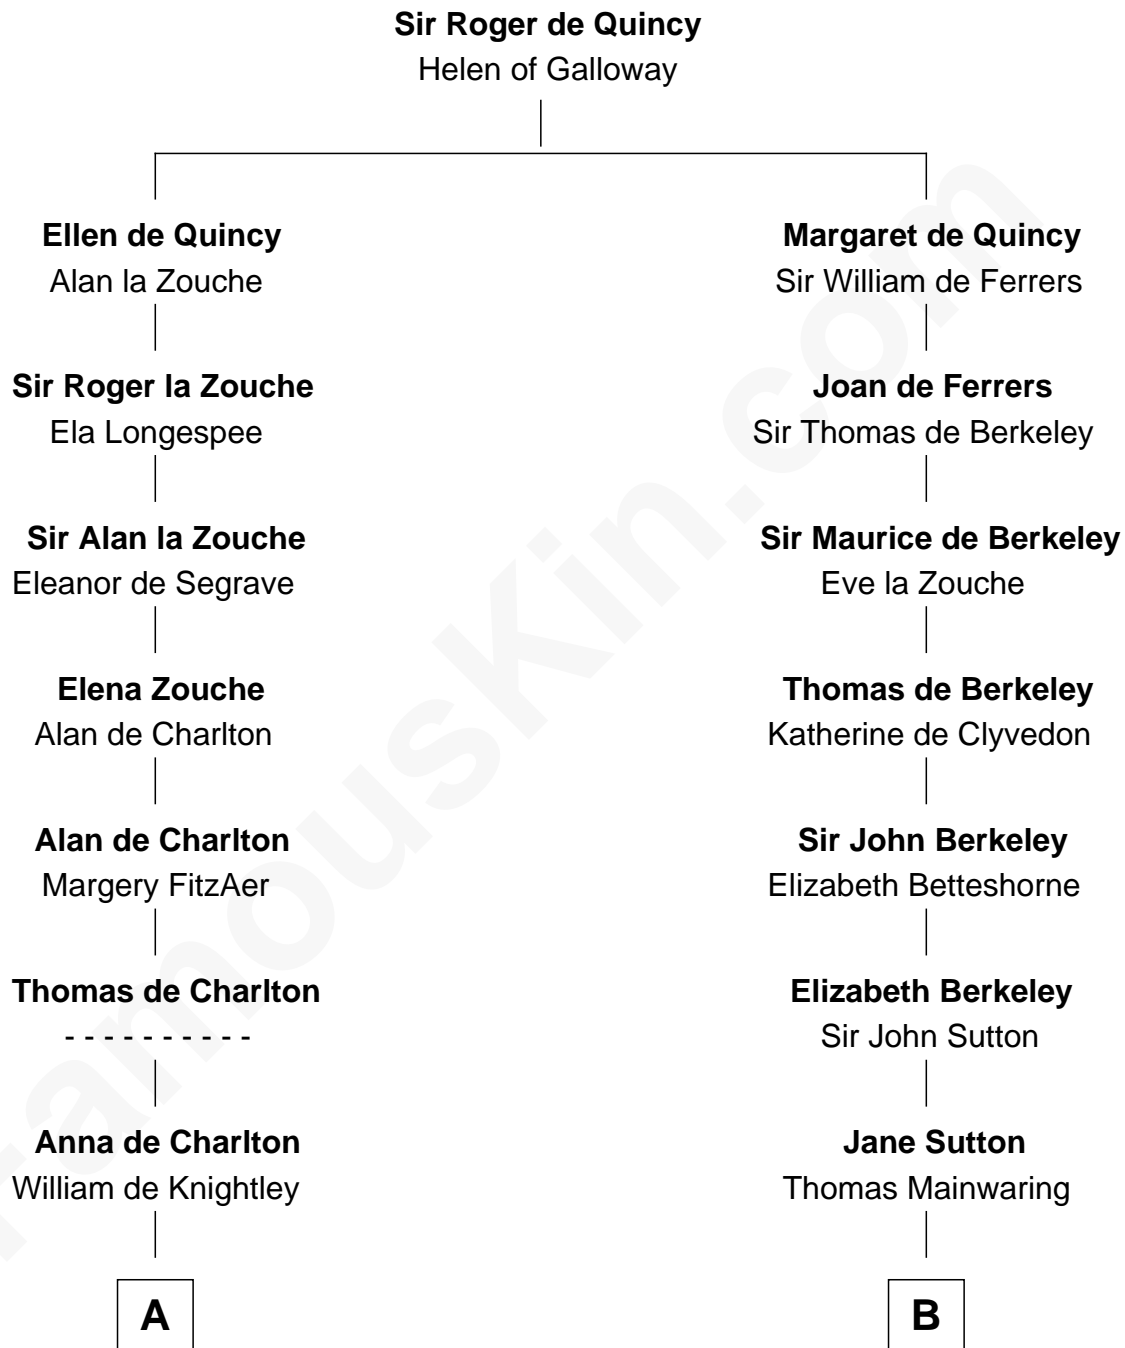

FamousKin.com Relationship Chart of

John Hancock

Signer of the Declaration of Independence

17th cousin 1 time removed of

C. W. Post

Founder of Post Cereals

C

—
Rev. John Hancock

Mary Hawke

—
John Hancock

Signer of Declaration of Independence

FamousKin.com