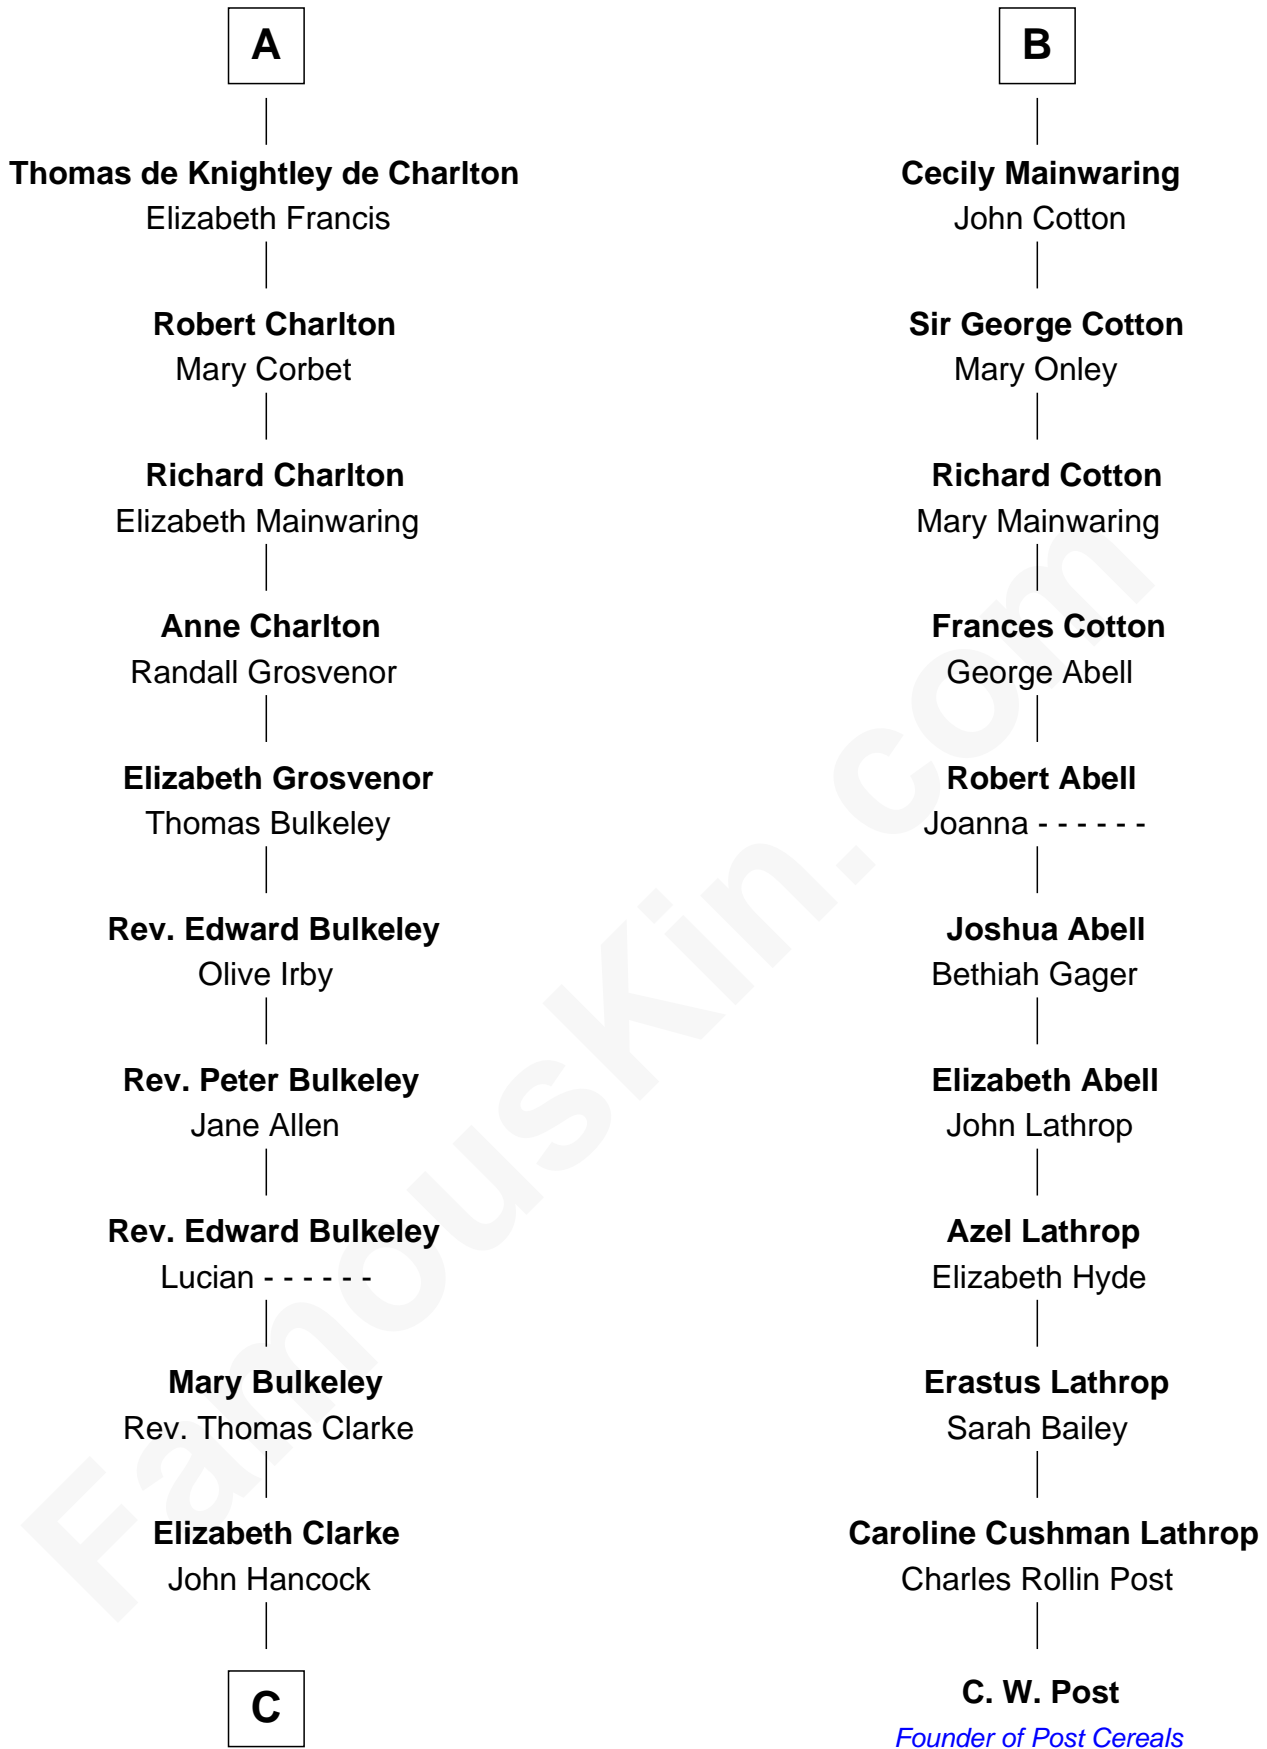

FamousKin.com Relationship Chart of

John Hancock

Signer of the Declaration of Independence

17th cousin 1 time removed of

C. W. Post

Founder of Post Cereals

C

—
Rev. John Hancock

Mary Hawke

—
John Hancock

Signer of Declaration of Independence

FamousKin.com