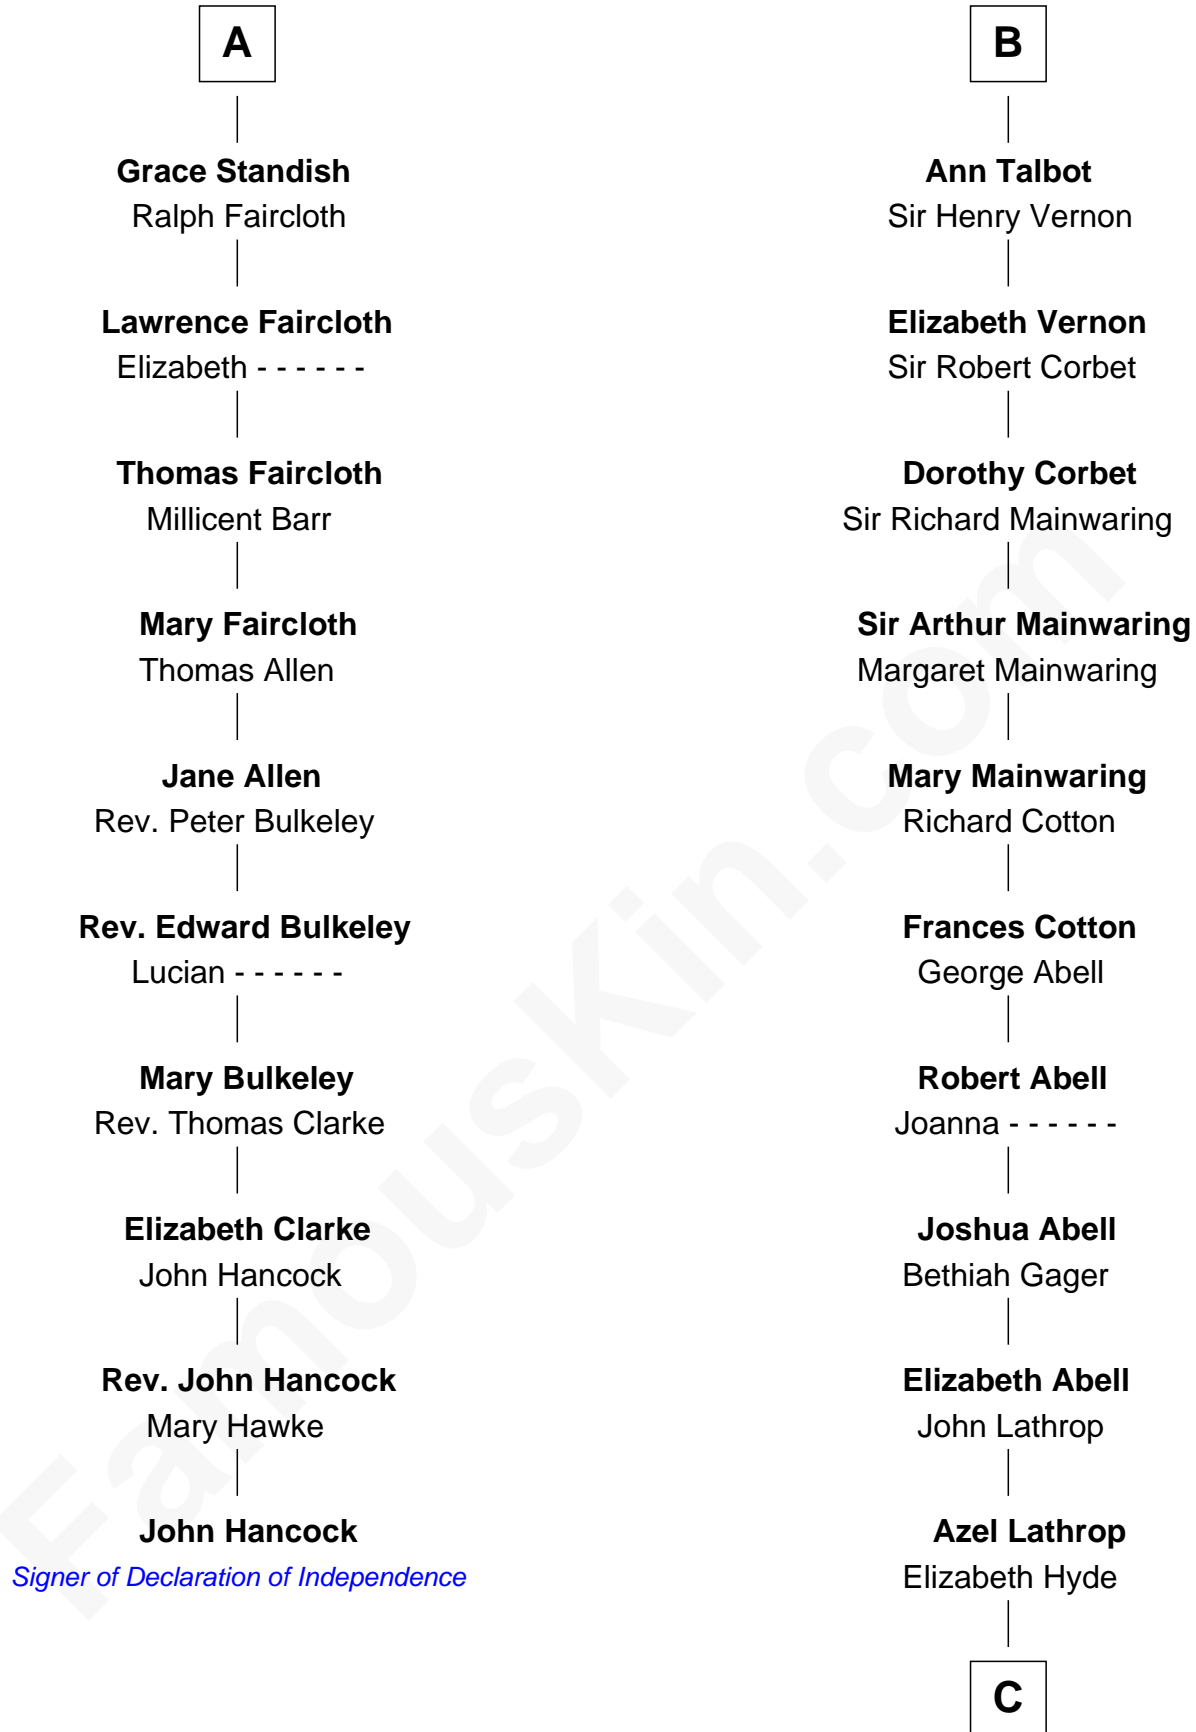

# FamousKin.com Relationship Chart of

**John Hancock**

*Signer of the Declaration of Independence*

16th cousin 3 times removed of

**C. W. Post**

*Founder of Post Cereals*

**Sir William de Ros**

Lucy FitzPiers

**C**

Erastus Lathrop

Sarah Bailey

Caroline Cushman Lathrop

Charles Rollin Post

**C. W. Post**

*Founder of Post Cereals*

FamousKin.com