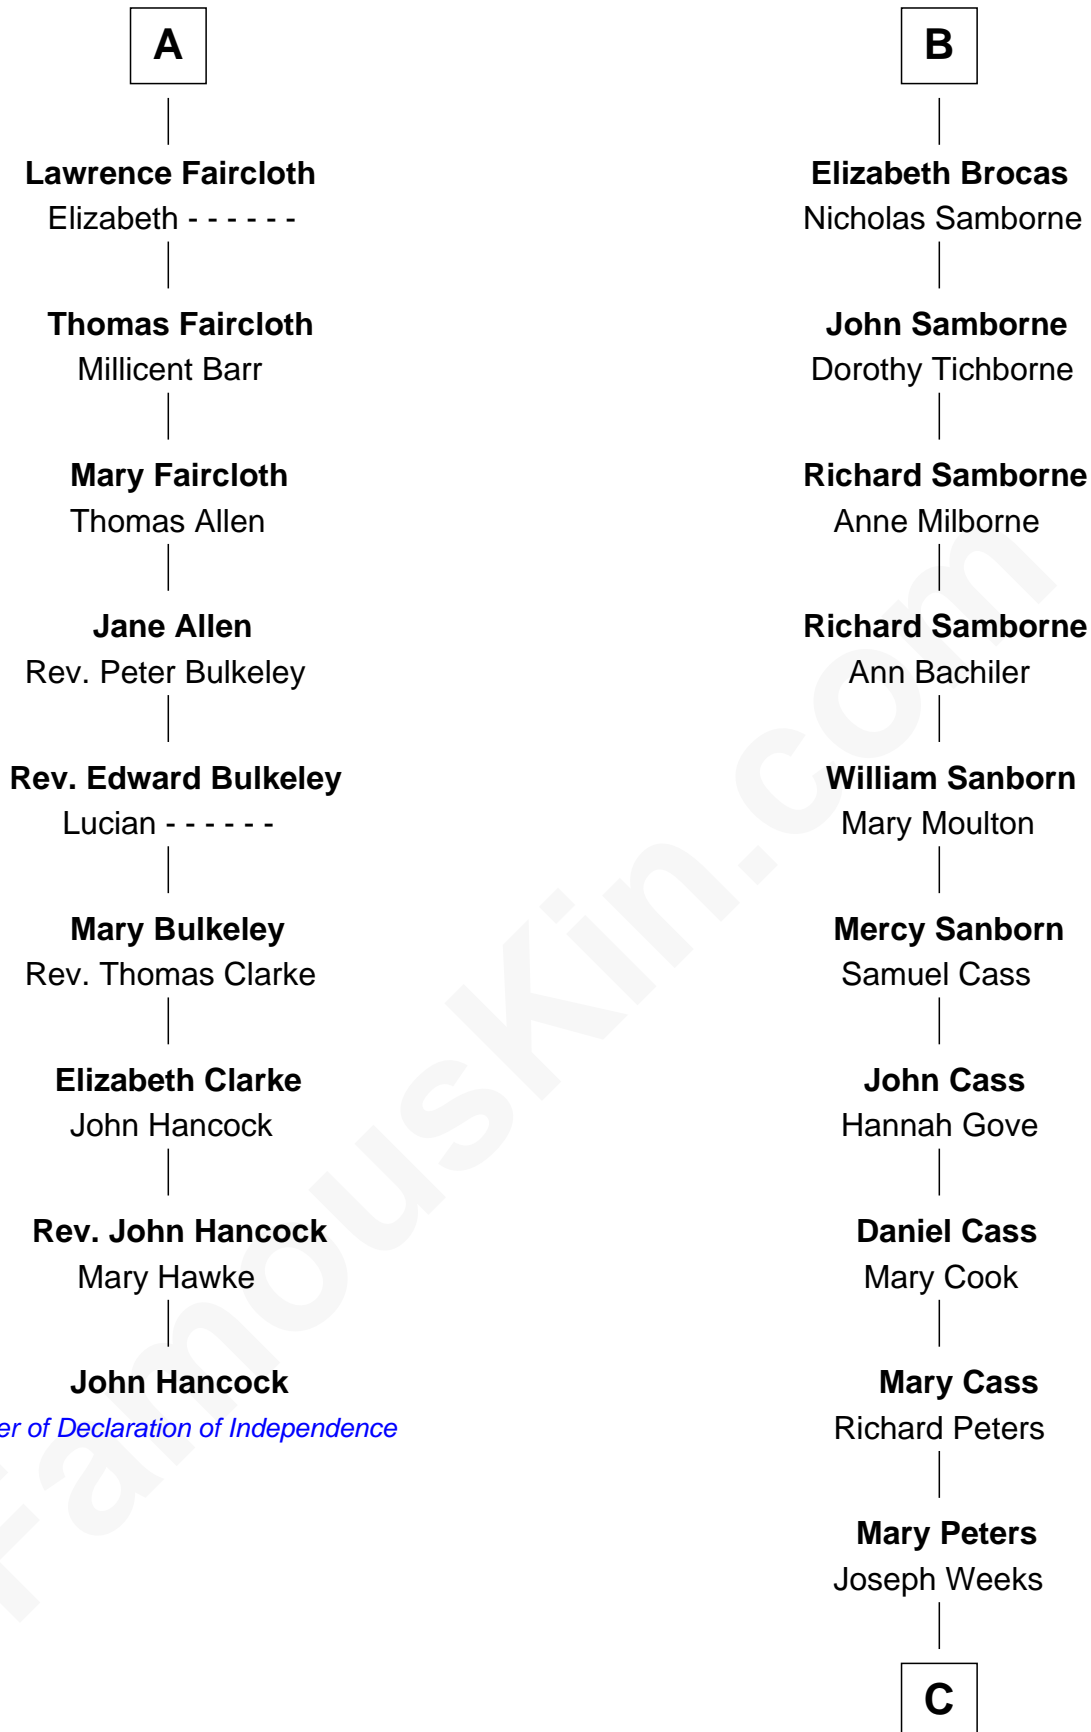

FamousKin.com

Relationship Chart of

John Hancock

Signer of the Declaration of Independence

15th cousin 6 times removed of

Charlie Munger

Vice-Chairman of Berkshire Hathaway

C

Mahala Weeks

Ebenezer Wright Babcock

Ann Maria Babcock

Samuel Montague Case

Carrie A. Case

Thomas Charles Munger

Alfred Case Munger

Florence V. Russell