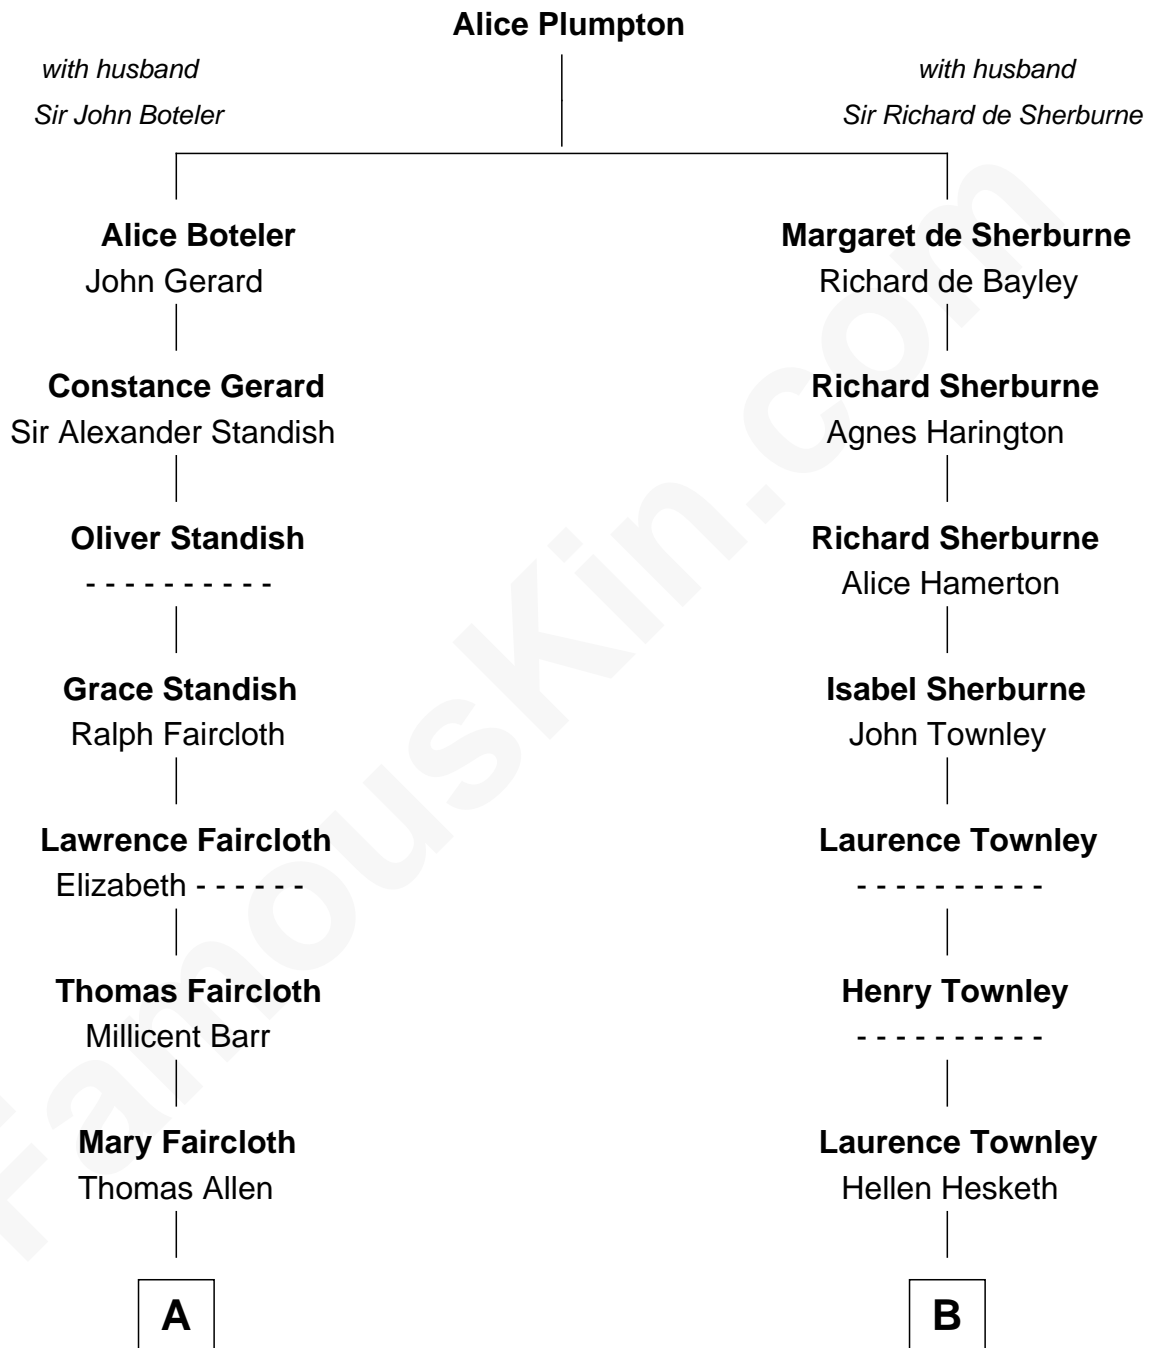

# FamousKin.com Relationship Chart of

**John Hancock**

*Signer of the Declaration of Independence*

**12th cousin 2 times removed of**

**Henry Lee III**

*9th Governor of Virginia*

**A**

**Jane Allen**  
Rev. Peter Bulkeley

**Rev. Edward Bulkeley**  
Lucian - - - - -

**Mary Bulkeley**  
Rev. Thomas Clarke

**Elizabeth Clarke**  
John Hancock

**Rev. John Hancock**  
Mary Hawke

**John Hancock**  
*Signer of Declaration of Independence*