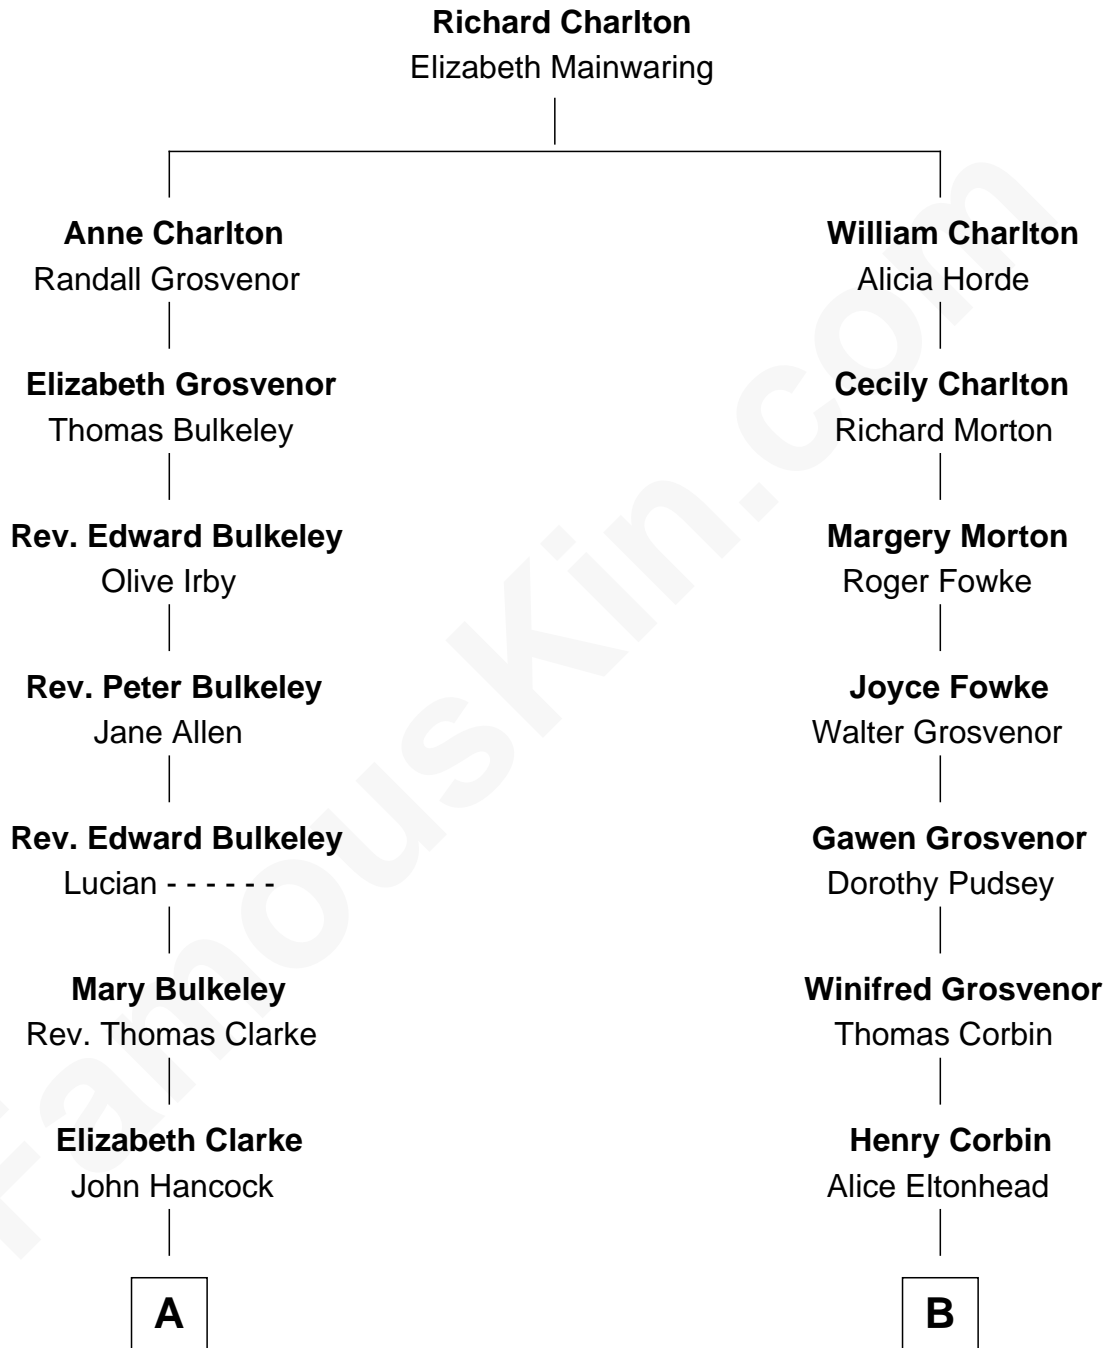

FamousKin.com

Relationship Chart of

John Hancock

Signer of the Declaration of Independence

8th cousin 3 times removed of

General Robert E. Lee

Confederate Army - U.S. Civil War

A

Rev. John Hancock

Mary Hawke

John Hancock

Signer of Declaration of Independence

B

Laetitia Corbin

Richard Lee

Henry Lee