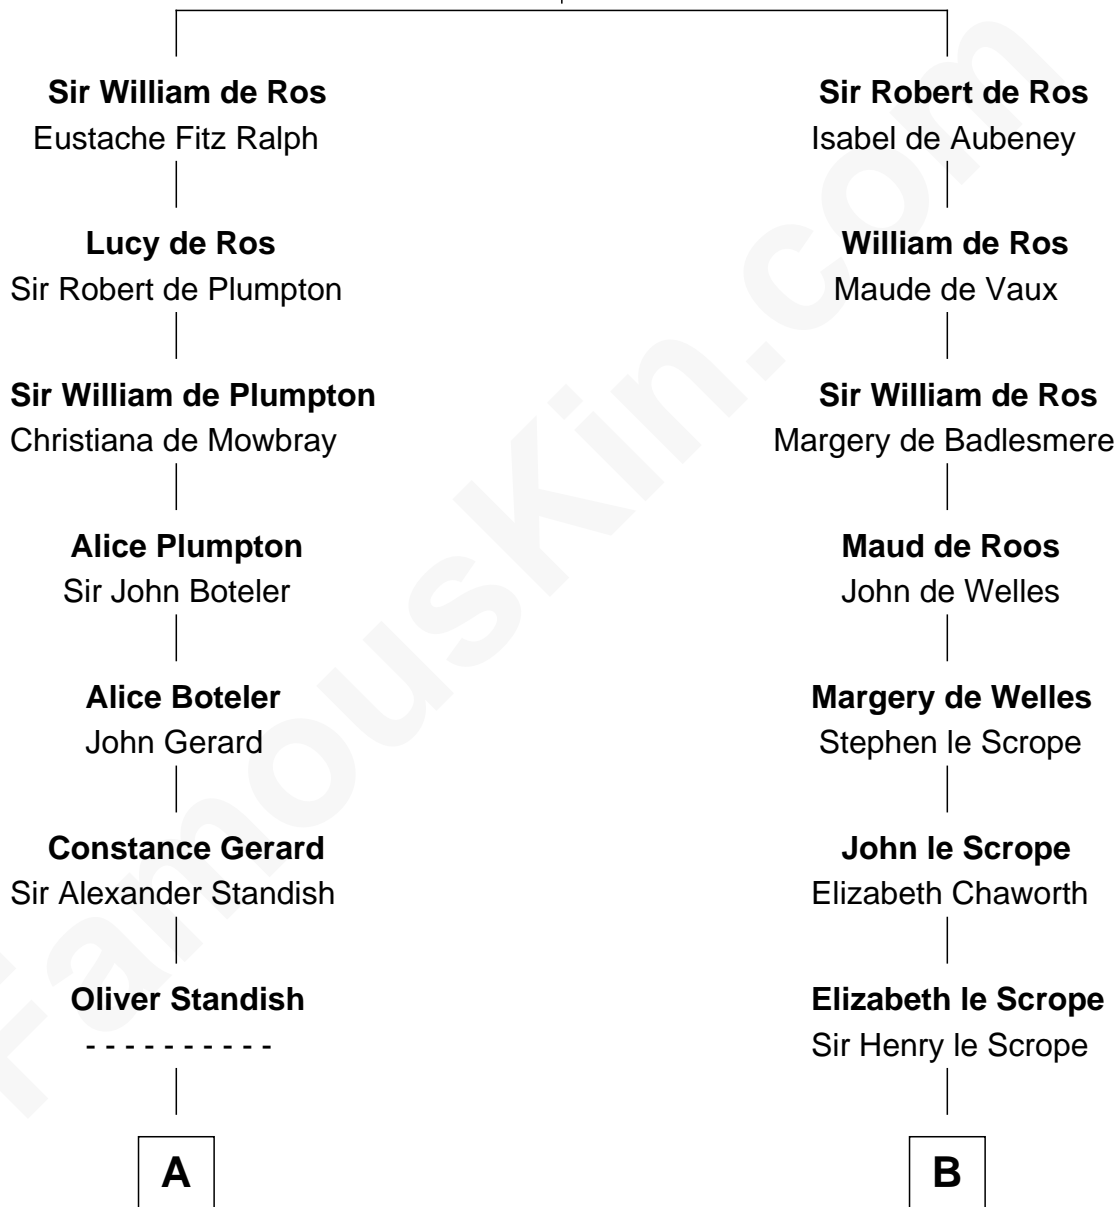

FamousKin.com

Relationship Chart of

John Hancock

Signer of the Declaration of Independence

16th cousin 3 times removed of

Benjamin Harrison
23rd U.S. President

Sir William de Ros
Lucy FitzPiers

C

Gen. William Henry Harrison

Anna Tuthill Symmes

John Scott Harrison

Elizabeth Ramsey Irwin

Benjamin Harrison

23rd U.S. President

FamousKin.com