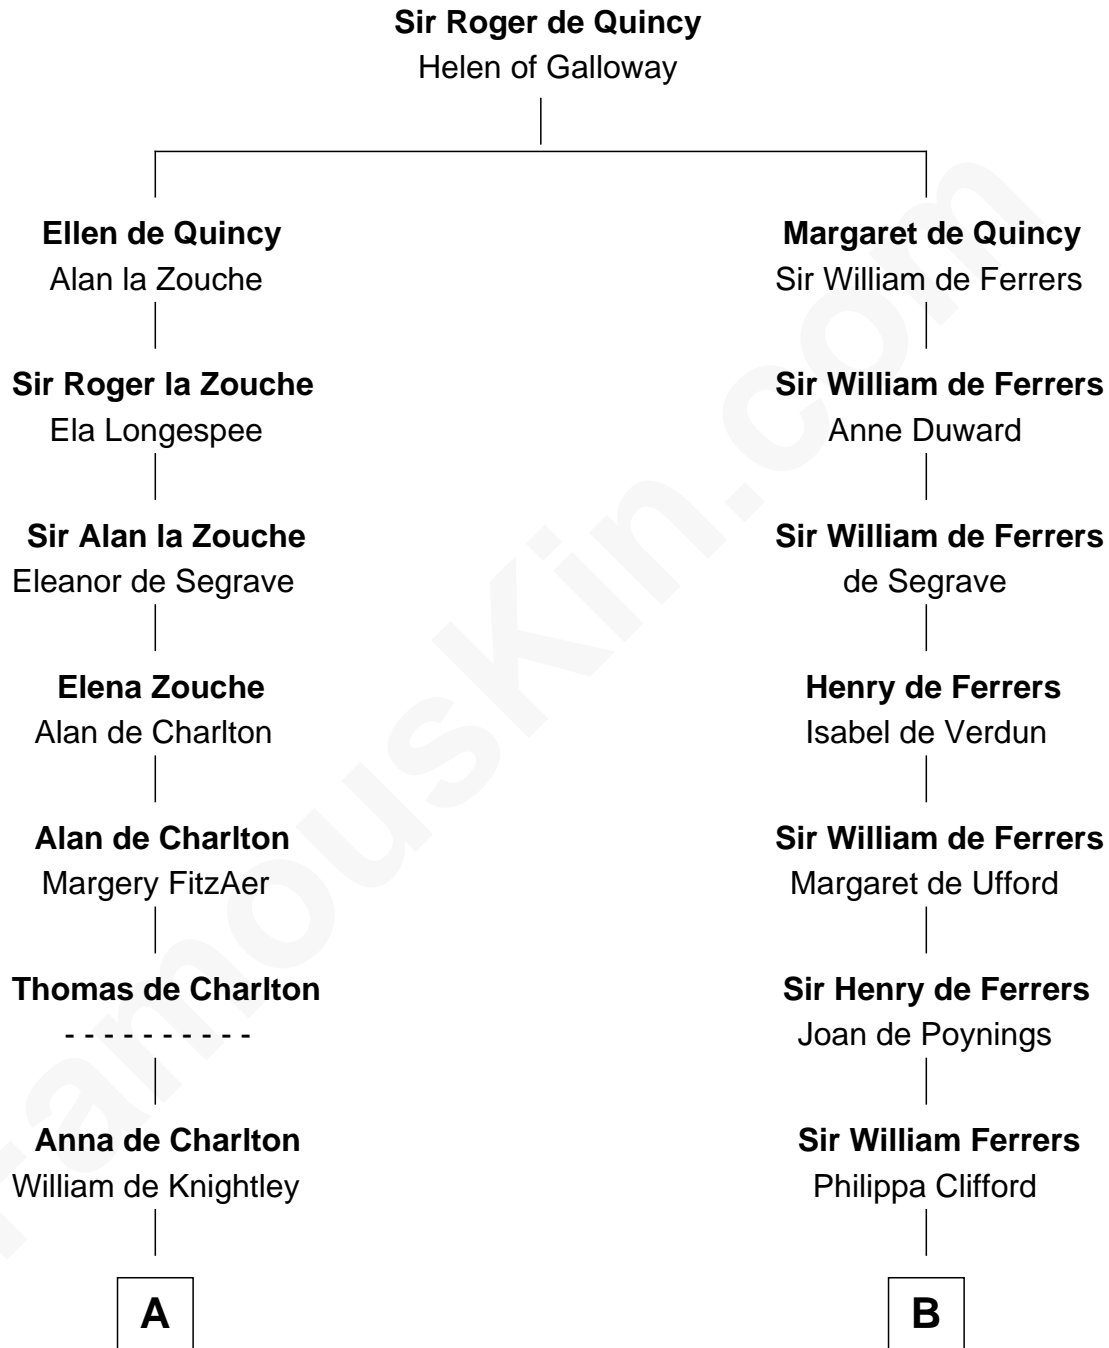

FamousKin.com Relationship Chart of

John Hancock

Signer of the Declaration of Independence

18th cousin 2 times removed of

Joseph Wharton

Founder of the Wharton School of Business

C

Rev. John Hancock

Mary Hawke

John Hancock

Signer of Declaration of Independence

D

Thomas Rodman

Mary Borden

Hannah Rodman

Samuel Rowland Fisher