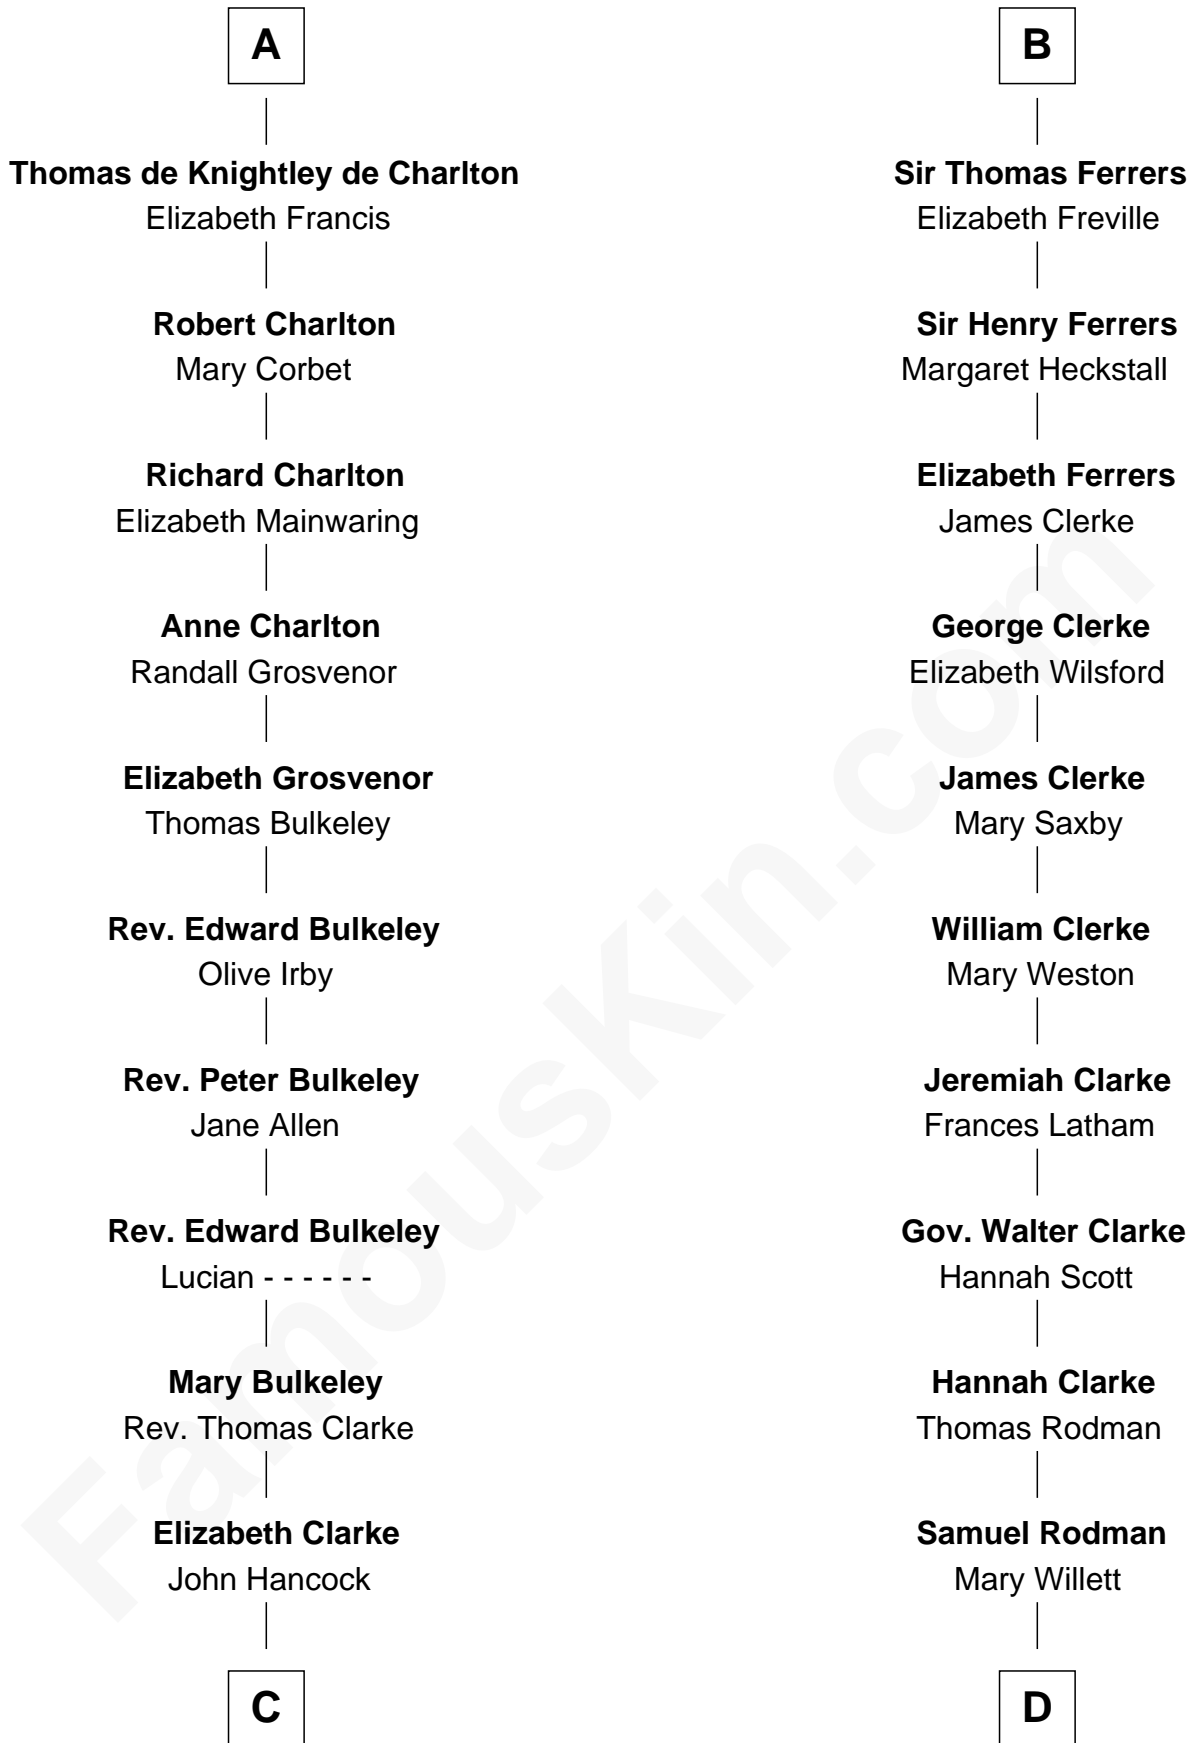

FamousKin.com Relationship Chart of

John Hancock

Signer of the Declaration of Independence

18th cousin 2 times removed of

Joseph Wharton

Founder of the Wharton School of Business

C

Rev. John Hancock

Mary Hawke

John Hancock

Signer of Declaration of Independence

D

Thomas Rodman

Mary Borden

Hannah Rodman

Samuel Rowland Fisher