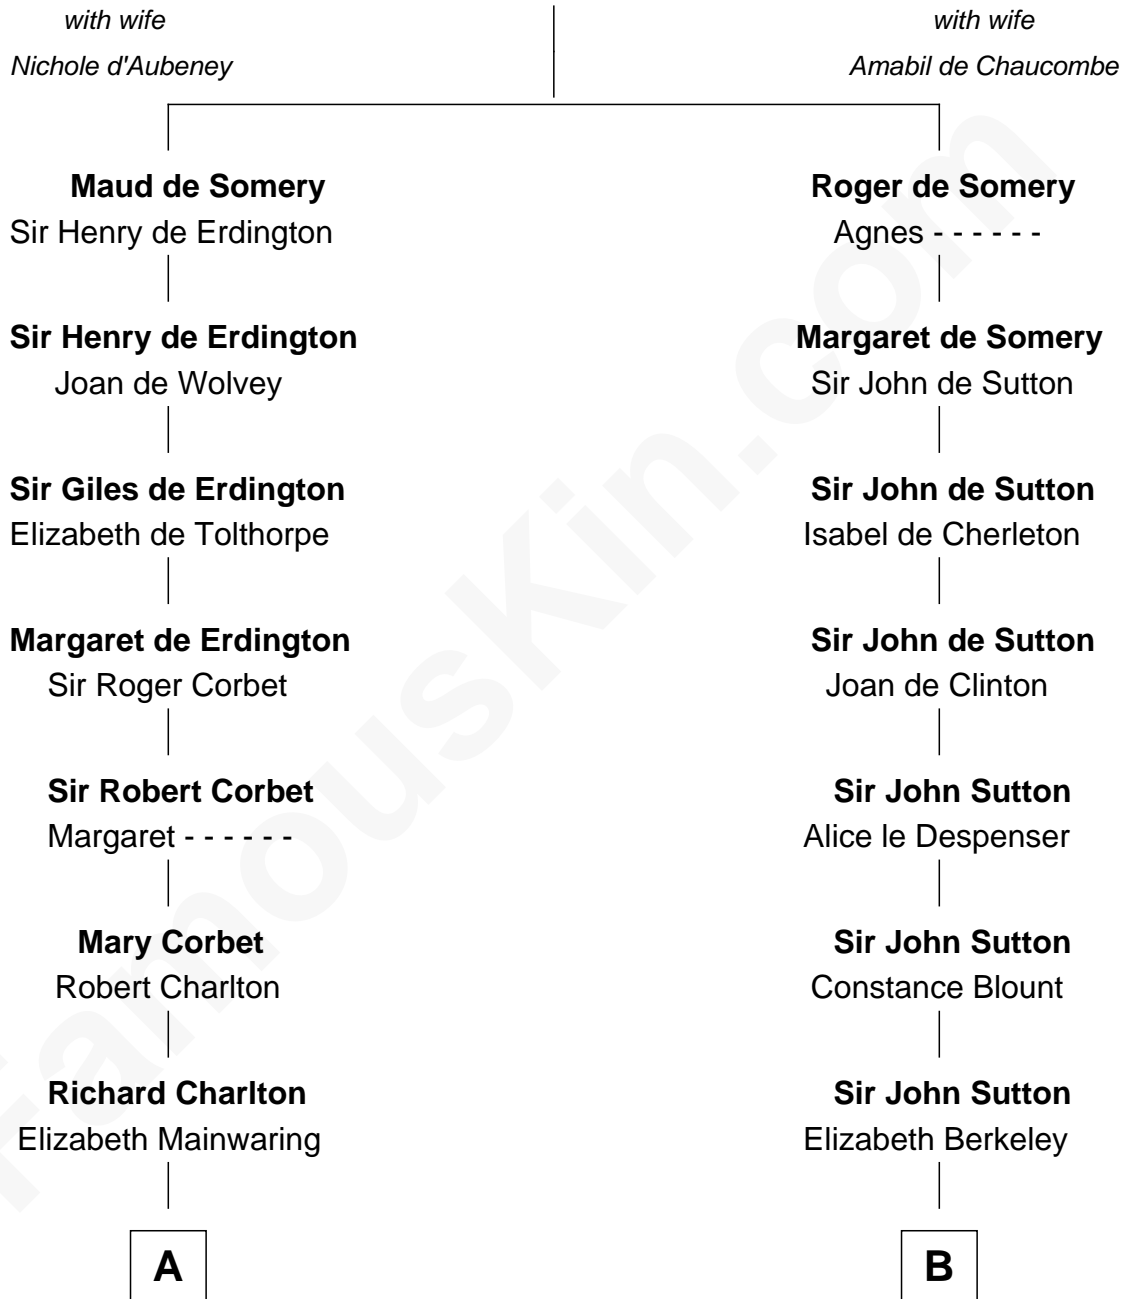

FamousKin.com

Relationship Chart of

John Hancock

Signer of the Declaration of Independence

15th cousin 5 times removed of

William Marsh Rice
Founder of Rice University

Sir Roger de Somery

C

Hannah Holbrook

Urban Bates

Sarah Bates

David Rice

David Rice

Patty Hall

William Marsh Rice

Founder of Rice University