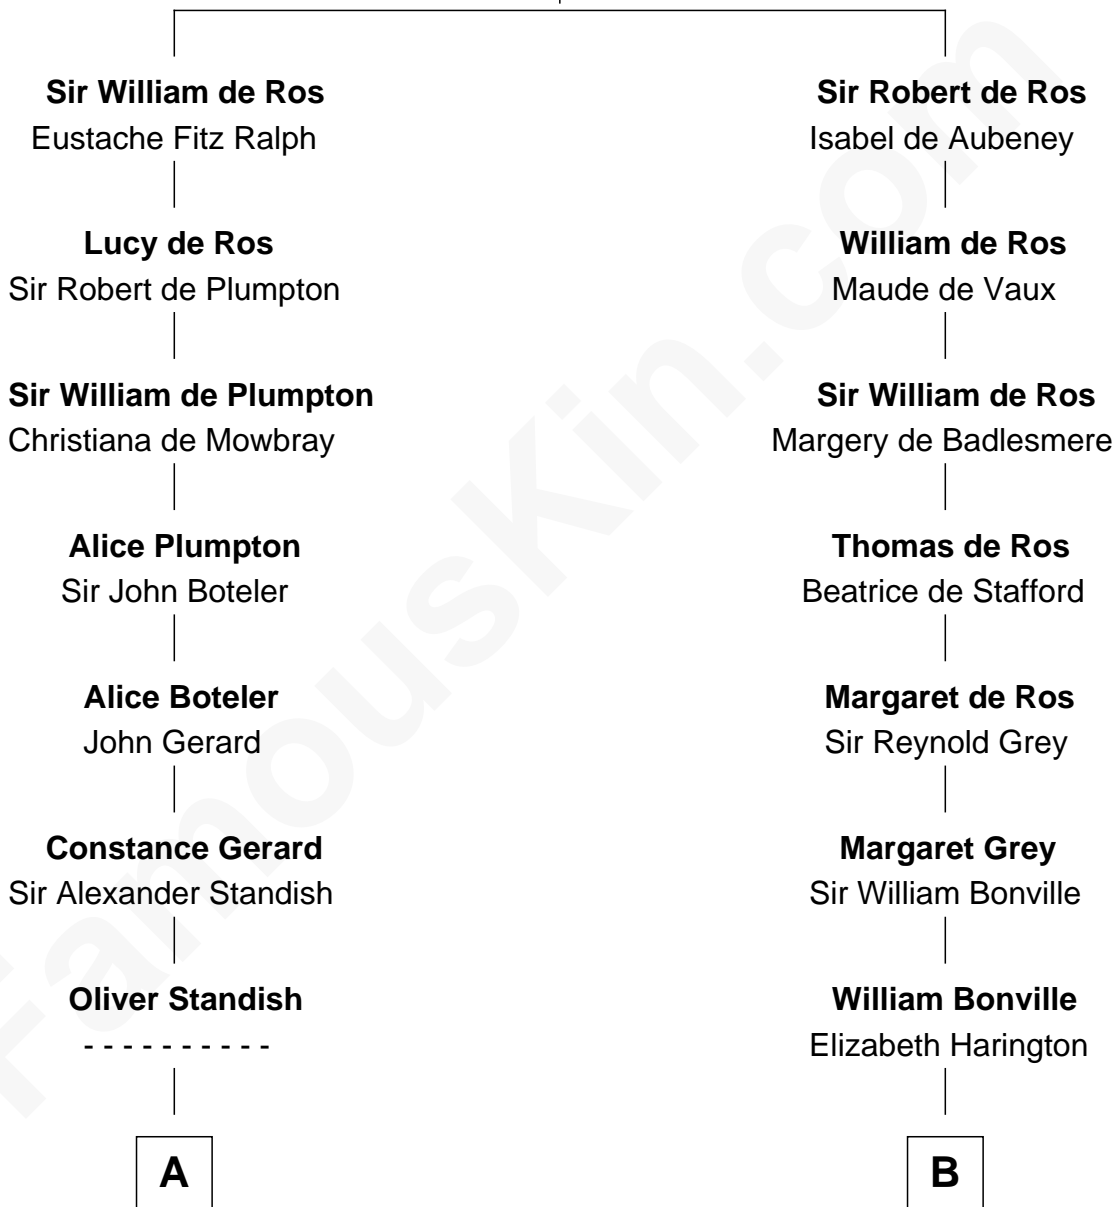

FamousKin.com

Relationship Chart of

John Hancock

Signer of the Declaration of Independence

16th cousin 4 times removed of

William Marsh Rice
Founder of Rice University

Sir William de Ros
Lucy FitzPiers

C

Hannah Holbrook

Urban Bates

Sarah Bates

David Rice

David Rice

Patty Hall

William Marsh Rice

Founder of Rice University