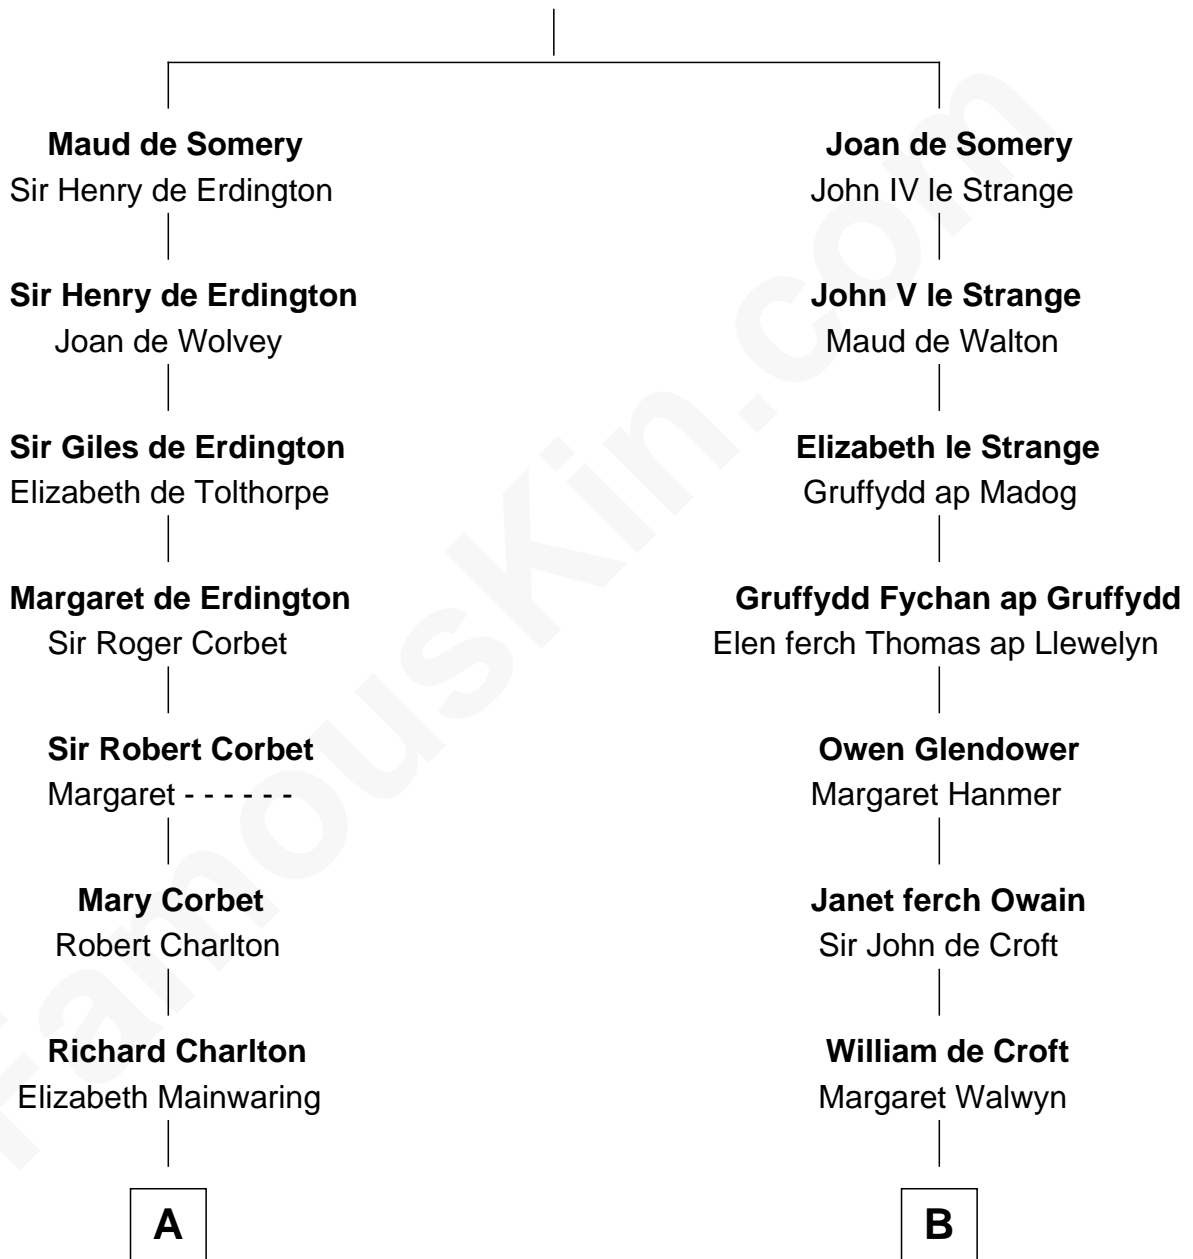

FamousKin.com

Relationship Chart of

John Hancock

Signer of the Declaration of Independence

15th cousin 4 times removed of

Lytton Strachey

Author and Co-Founder of Bloomsbury Group

Sir Roger de Somery

Nichole d'Aubenev

C

Edward Strachey

Julia Woodburn Kirkpatrick

Sir Richard Strachey

Jane Maria Grant

Lytton Strachey

British Author