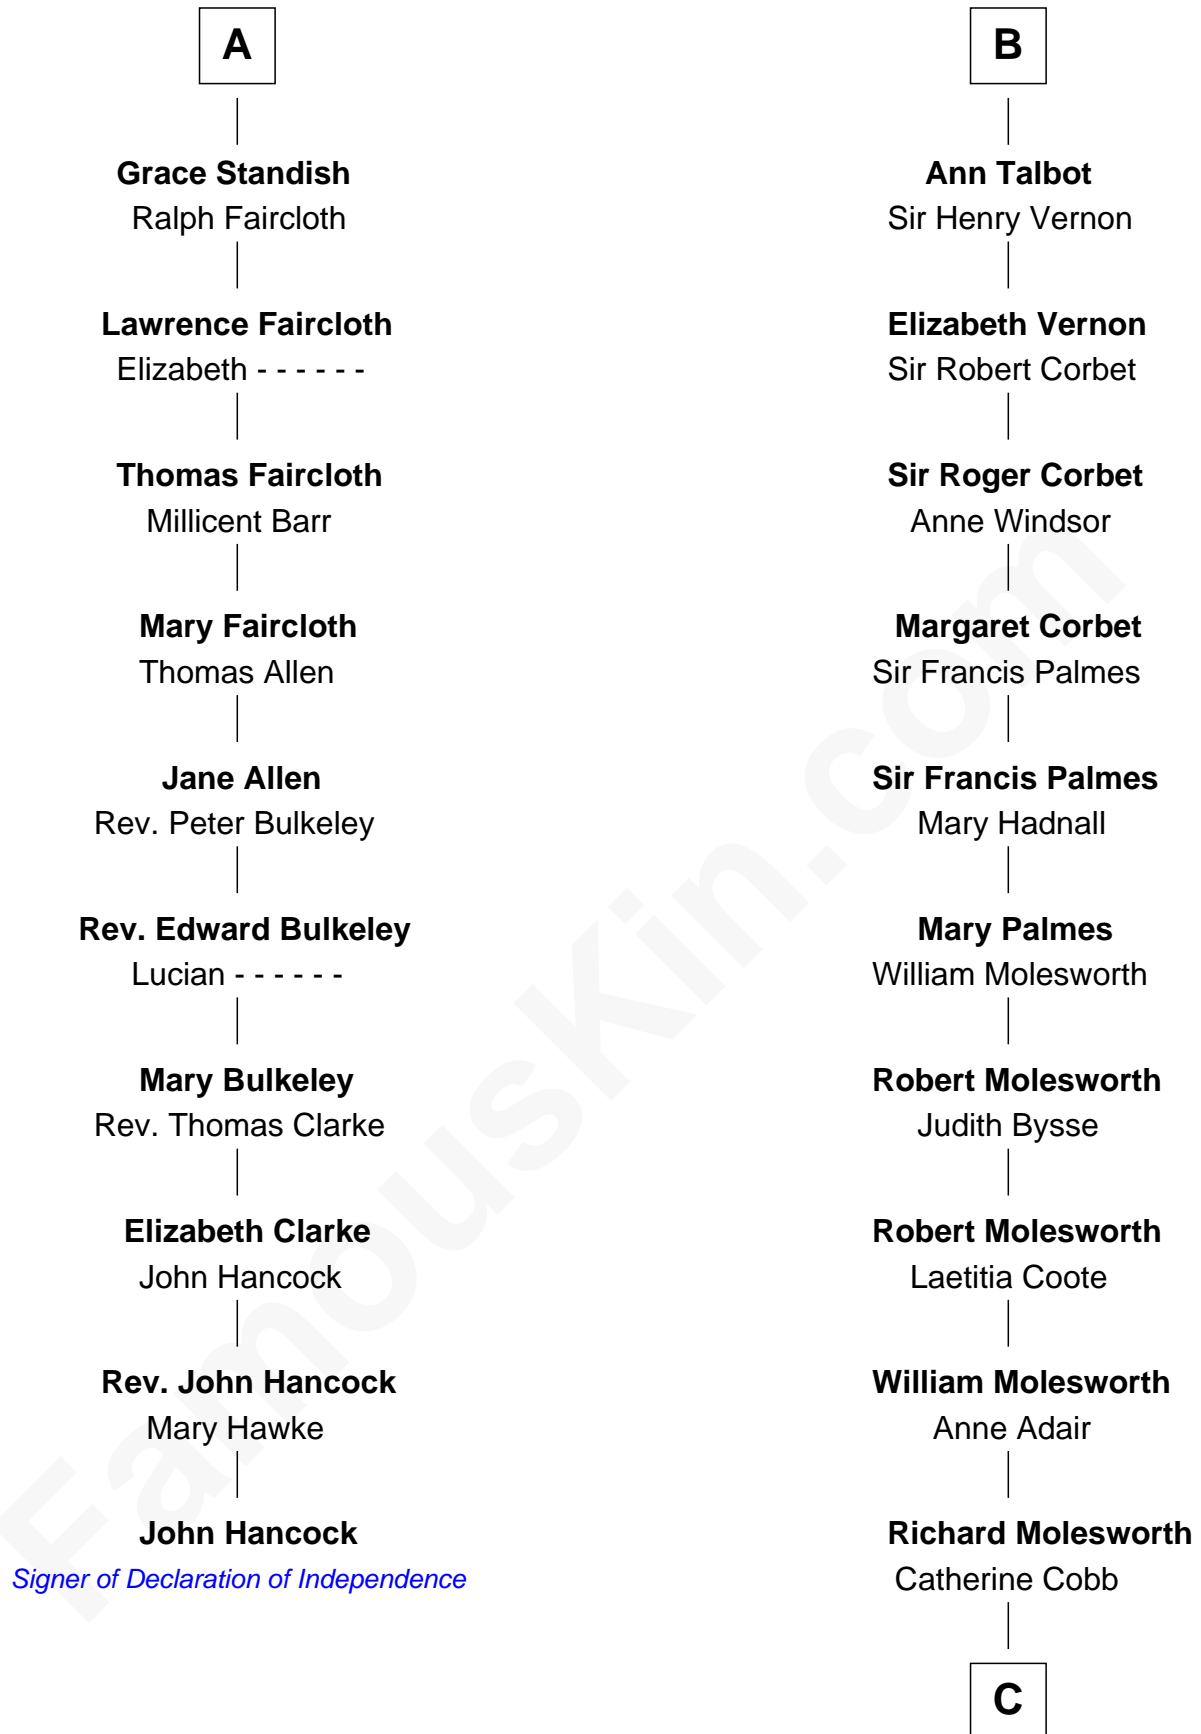

# FamousKin.com Relationship Chart of

**John Hancock**

*Signer of the Declaration of Independence*

16th cousin 4 times removed of

**Joan Fontaine**

*Movie Actress*

**Sir William de Ros**

Lucy FitzPiers

**C**

**John Molesworth**

Louise Tomkyns

**Margaret Letitia Molesworth**

Charles Richard De Havilland

**Walter Augustus De Havilland**

Lillian Augusta Ruse

**Joan Fontaine**