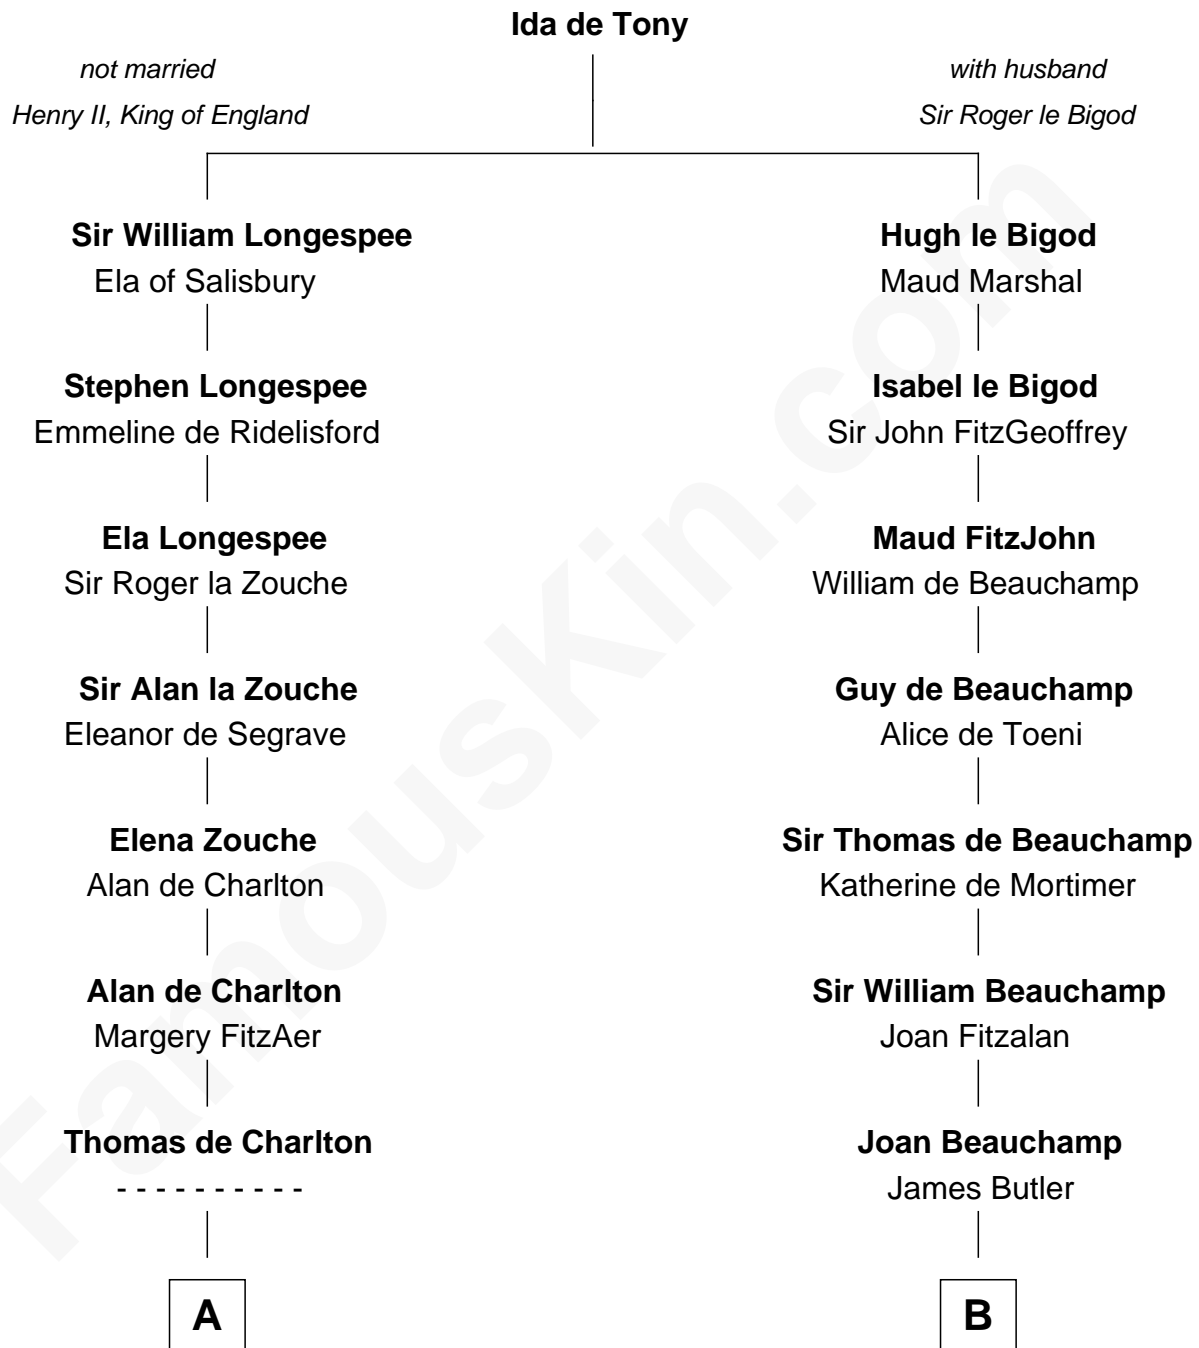

FamousKin.com Relationship Chart of

John Hancock

Signer of the Declaration of Independence

19th cousin 2 times removed of

Joan Fontaine

Movie Actress

C

Elizabeth Clarke

John Hancock

Rev. John Hancock

Mary Hawke

John Hancock

Signer of Declaration of Independence

D

Richard Molesworth

Catherine Cobb