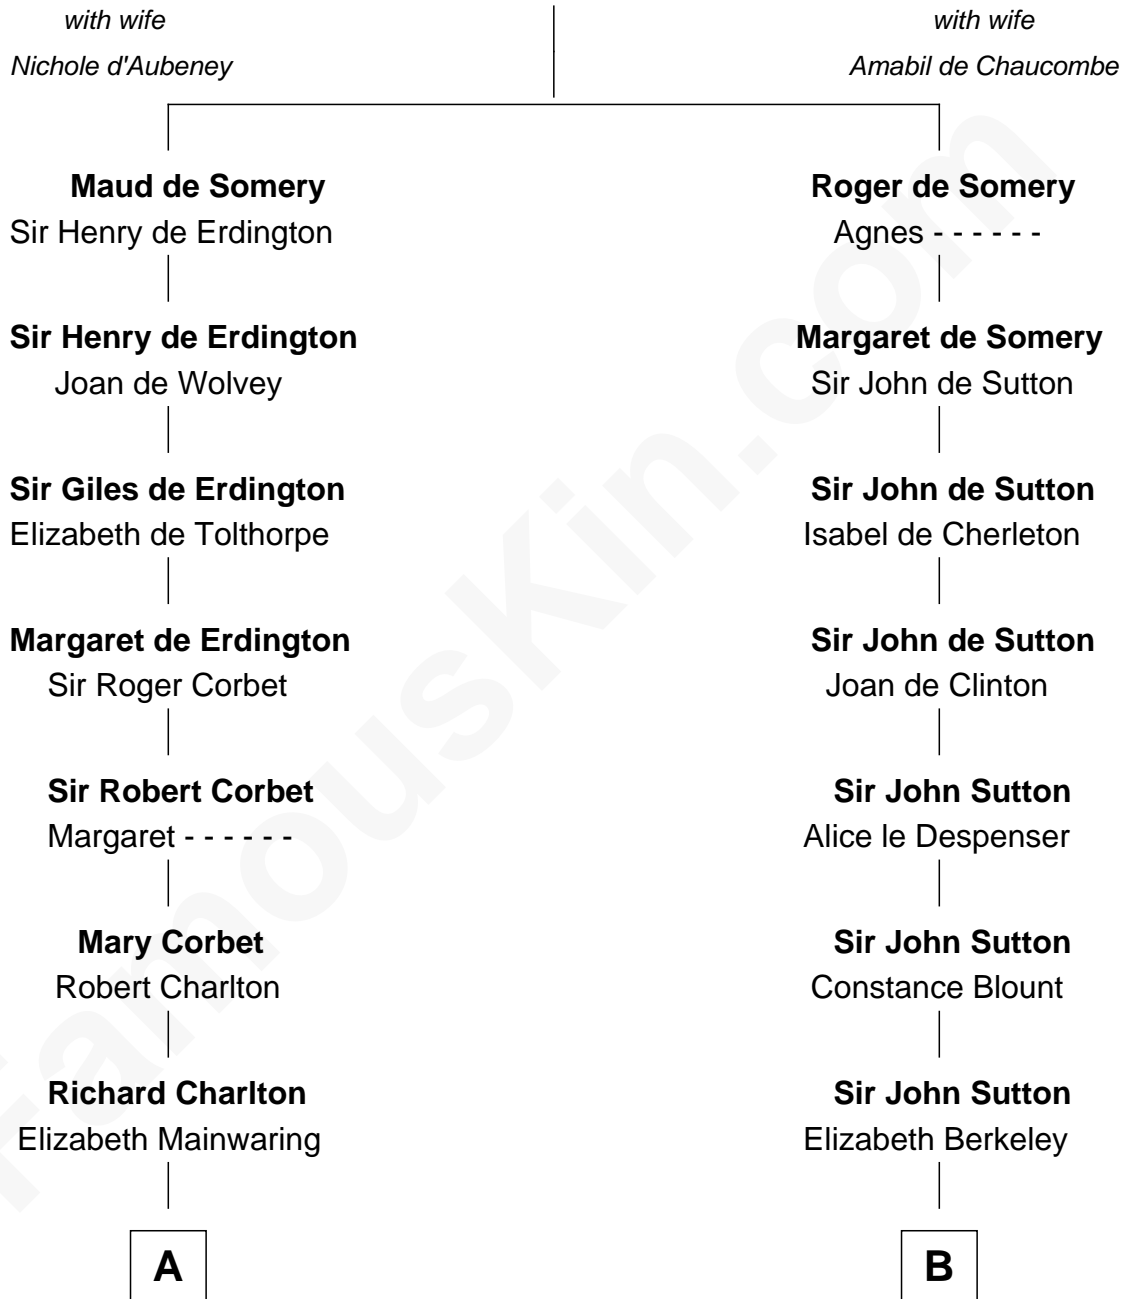

FamousKin.com Relationship Chart of

John Hancock

Signer of the Declaration of Independence

15th cousin 2 times removed of

DeWitt Clinton

6th Governor of New York

Sir Roger de Somery

A