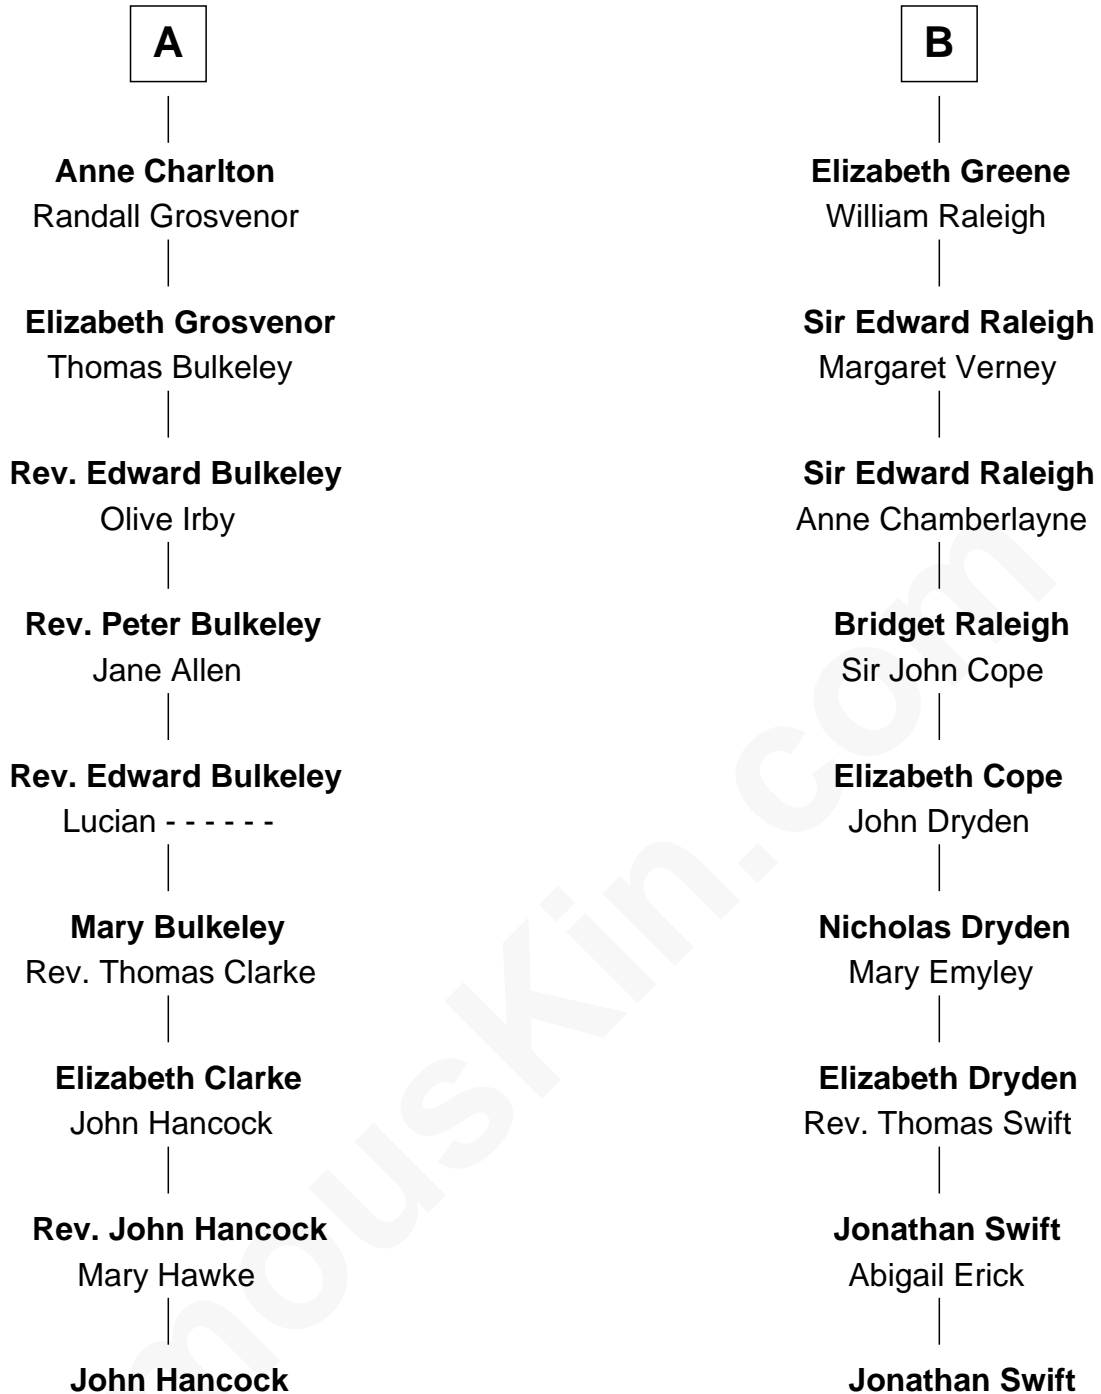

# FamousKin.com Relationship Chart of

**John Hancock**

*Signer of the Declaration of Independence*

15th cousin of

**Jonathan Swift**

*Author of Gulliver's Travels*

**Sir Roger de Somery**

Nichole d'Aubenev

*Signer of Declaration of Independence*

*Author of Gulliver's Travels*