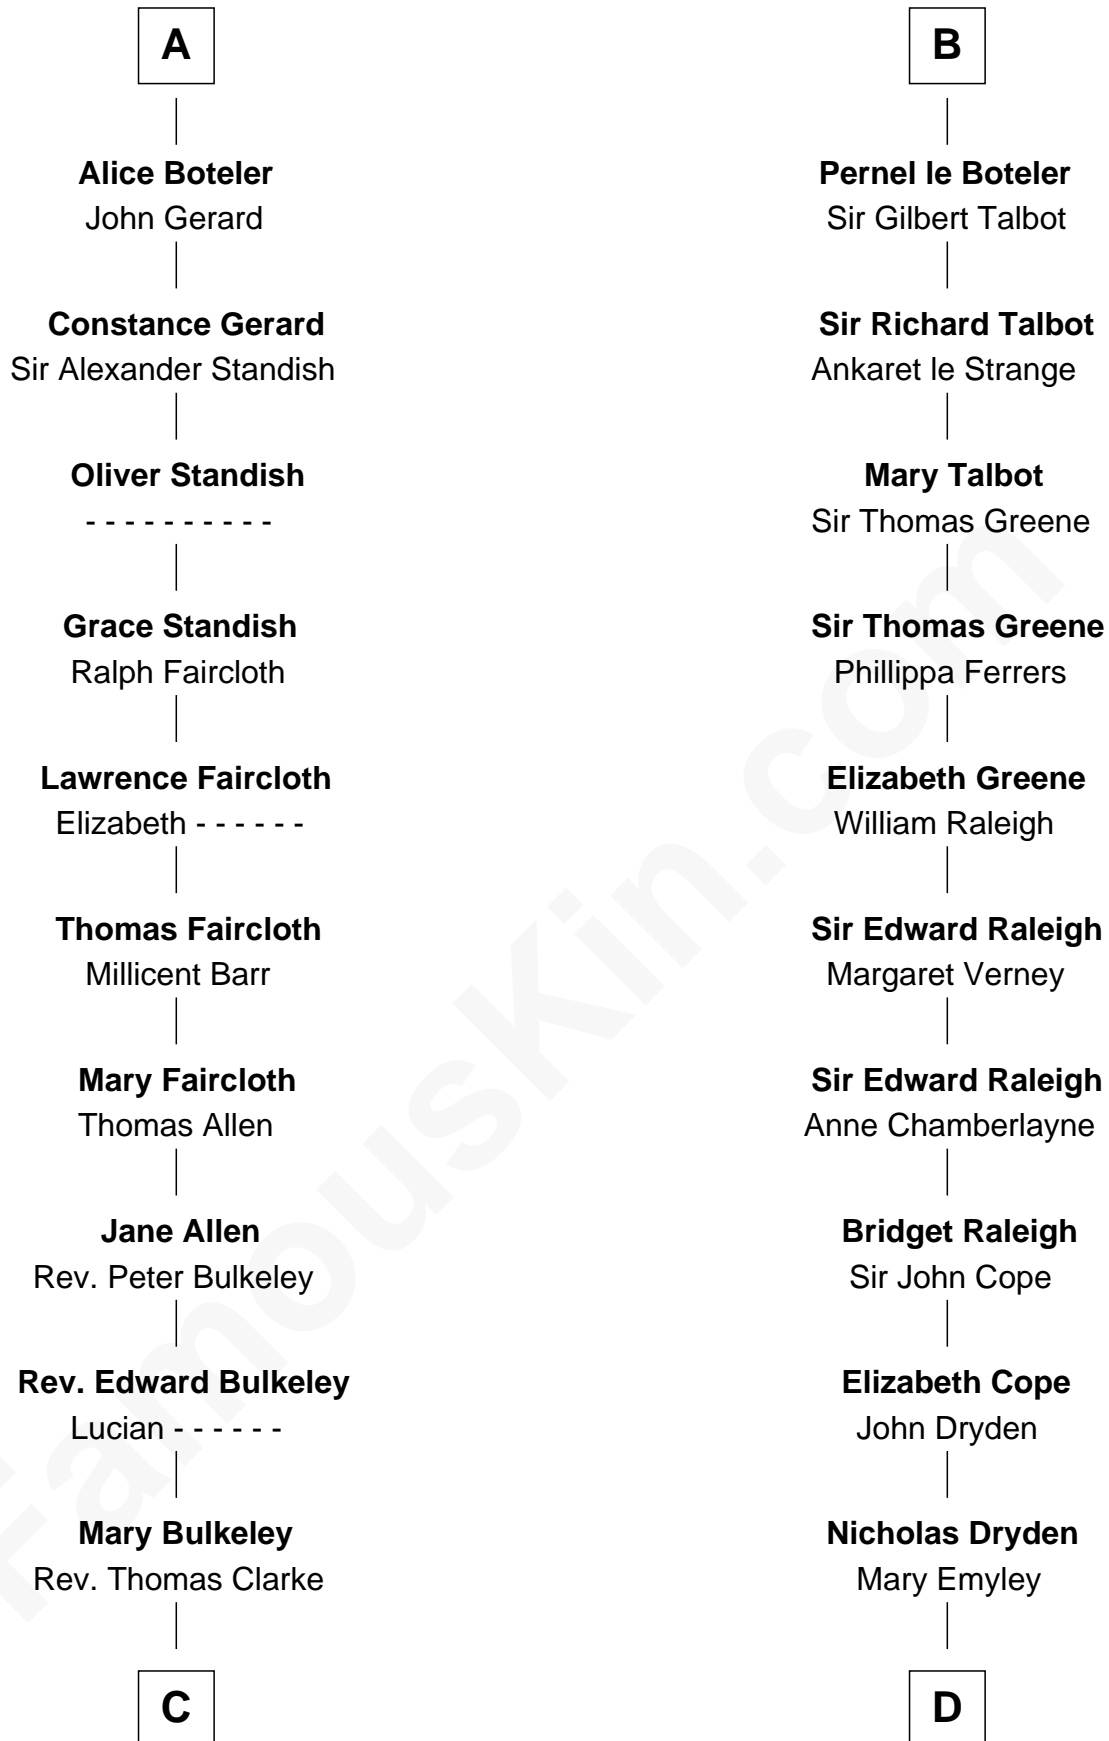

# FamousKin.com Relationship Chart of

**John Hancock**

*Signer of the Declaration of Independence*

19th cousin of

**Jonathan Swift**

*Author of Gulliver's Travels*

**Henry of Huntingdon**

Ada de Warenne

Humphrey IV de Bohun

**Henry de Bohun**

Maud de Mandeville

**Sir Humphrey de Bohun**

Maud of Eu

**Sir Humphrey de Bohun**

Eleanor de Braiose

**Humphrey de Bohun**

Maud de Fiennes

**Humphrey de Bohun**

Elizabeth Plantagenet

**Eleanor de Bohun**

Sir James le Boteler

**B**

**C**

**Elizabeth Clarke**

John Hancock

**Rev. John Hancock**

Mary Hawke

**John Hancock**

*Signer of Declaration of Independence*

**D**

**Elizabeth Dryden**

Rev. Thomas Swift