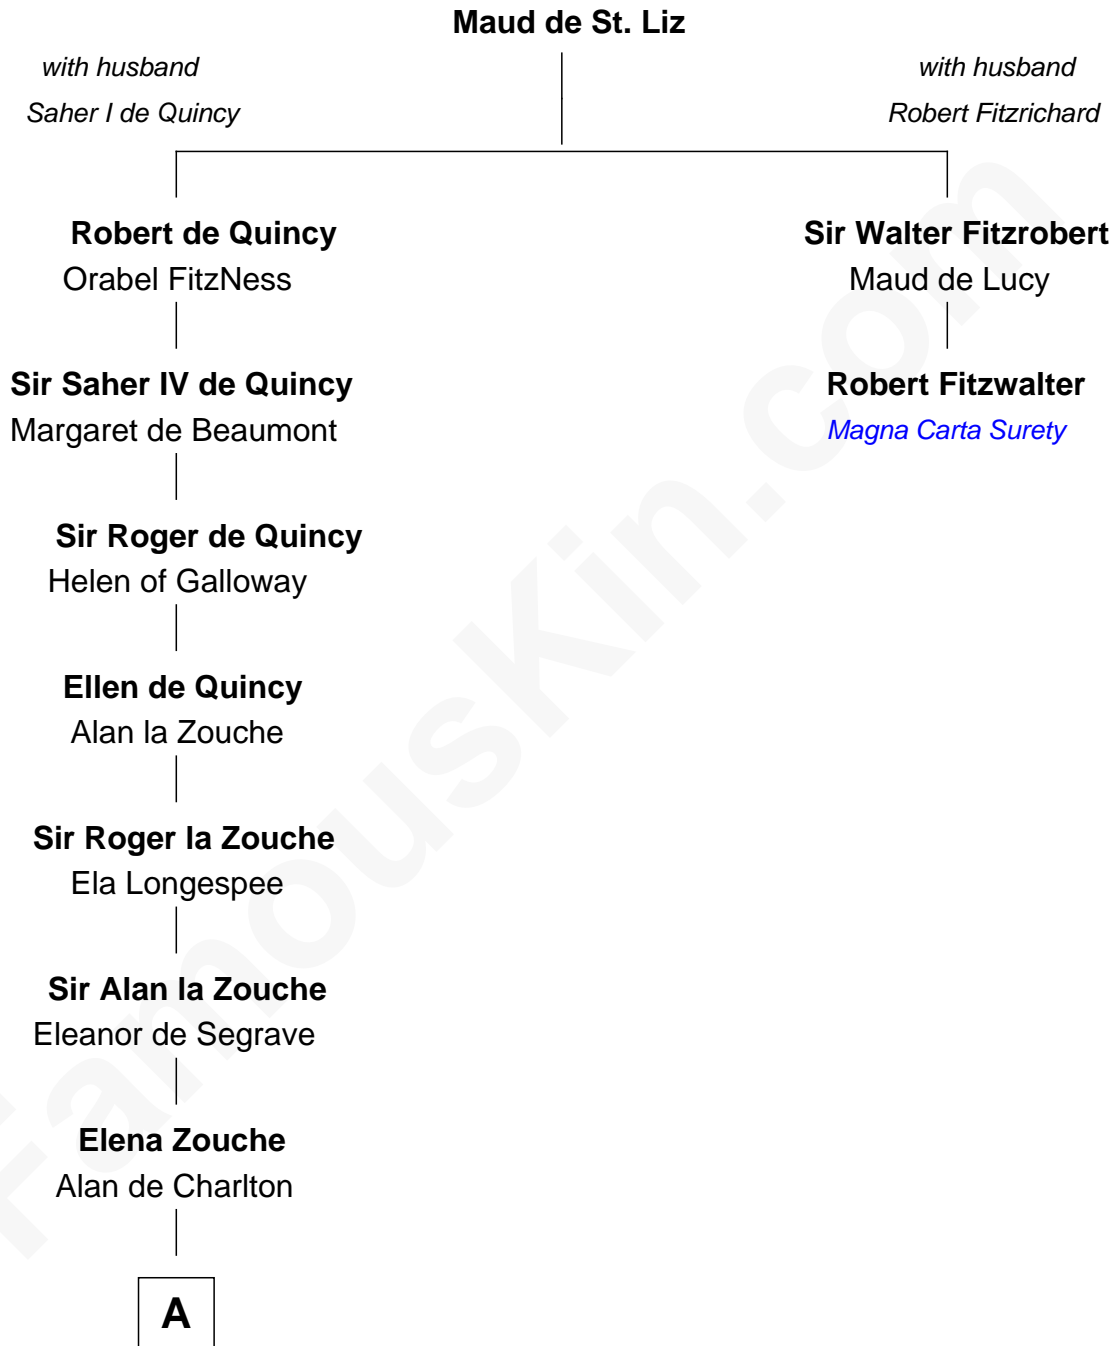

FamousKin.com Relationship Chart of

John Hancock

Signer of the Declaration of Independence

1st cousin 20 times removed of

Robert Fitzwalter

Magna Carta Surety

B

Rev. Edward Bulkeley

Lucian - - - - -

Mary Bulkeley

Rev. Thomas Clarke

Elizabeth Clarke

John Hancock

Rev. John Hancock

Mary Hawke

John Hancock