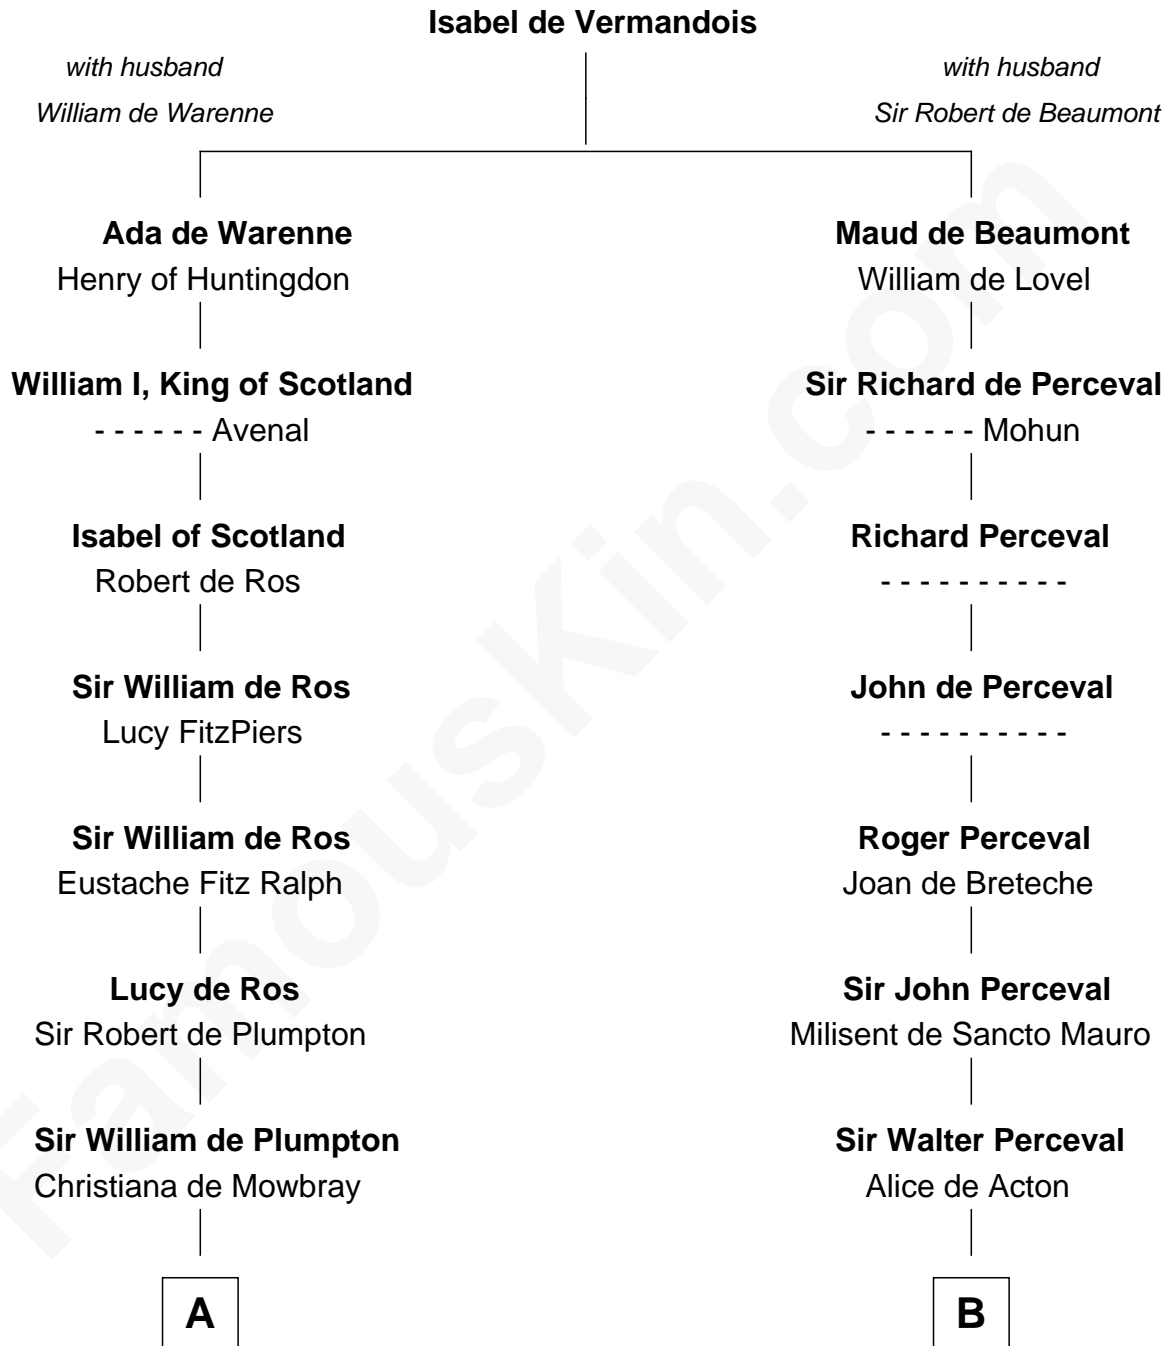

FamousKin.com Relationship Chart of

John Hancock

Signer of the Declaration of Independence

20th cousin 1 time removed of

Herman Melville

Author of Moby Dick

C

Mary Bulkeley
Rev. Thomas Clarke

Elizabeth Clarke
John Hancock

Rev. John Hancock
Mary Hawke

John Hancock
Signer of Declaration of Independence

D

Rev. Daniel Greenleaf
Elizabeth Gookin

Mercy Greenleaf
John Scollay

Priscilla Scollay
Thomas Melville