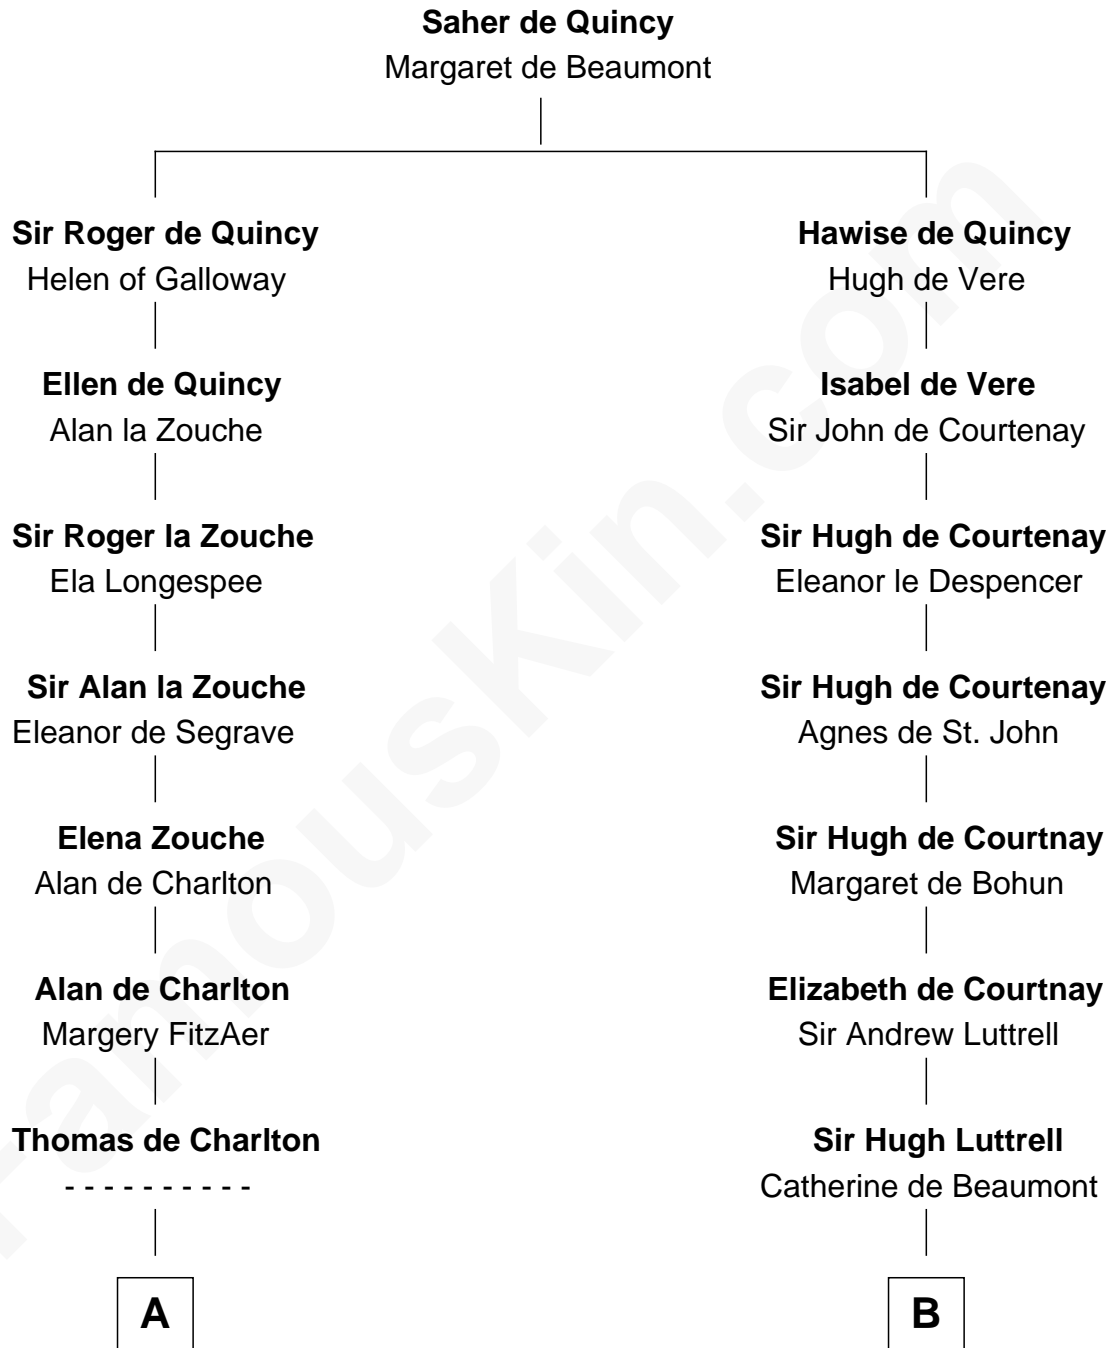

# FamousKin.com Relationship Chart of

**John Hancock**

*Signer of the Declaration of Independence*

19th cousin 1 time removed of

**Herman Melville**

*Author of Moby Dick*

**C**

**Elizabeth Clarke**

John Hancock

**Rev. John Hancock**

Mary Hawke

**John Hancock**

*Signer of Declaration of Independence*

**D**

**Mercy Greenleaf**

John Scollay