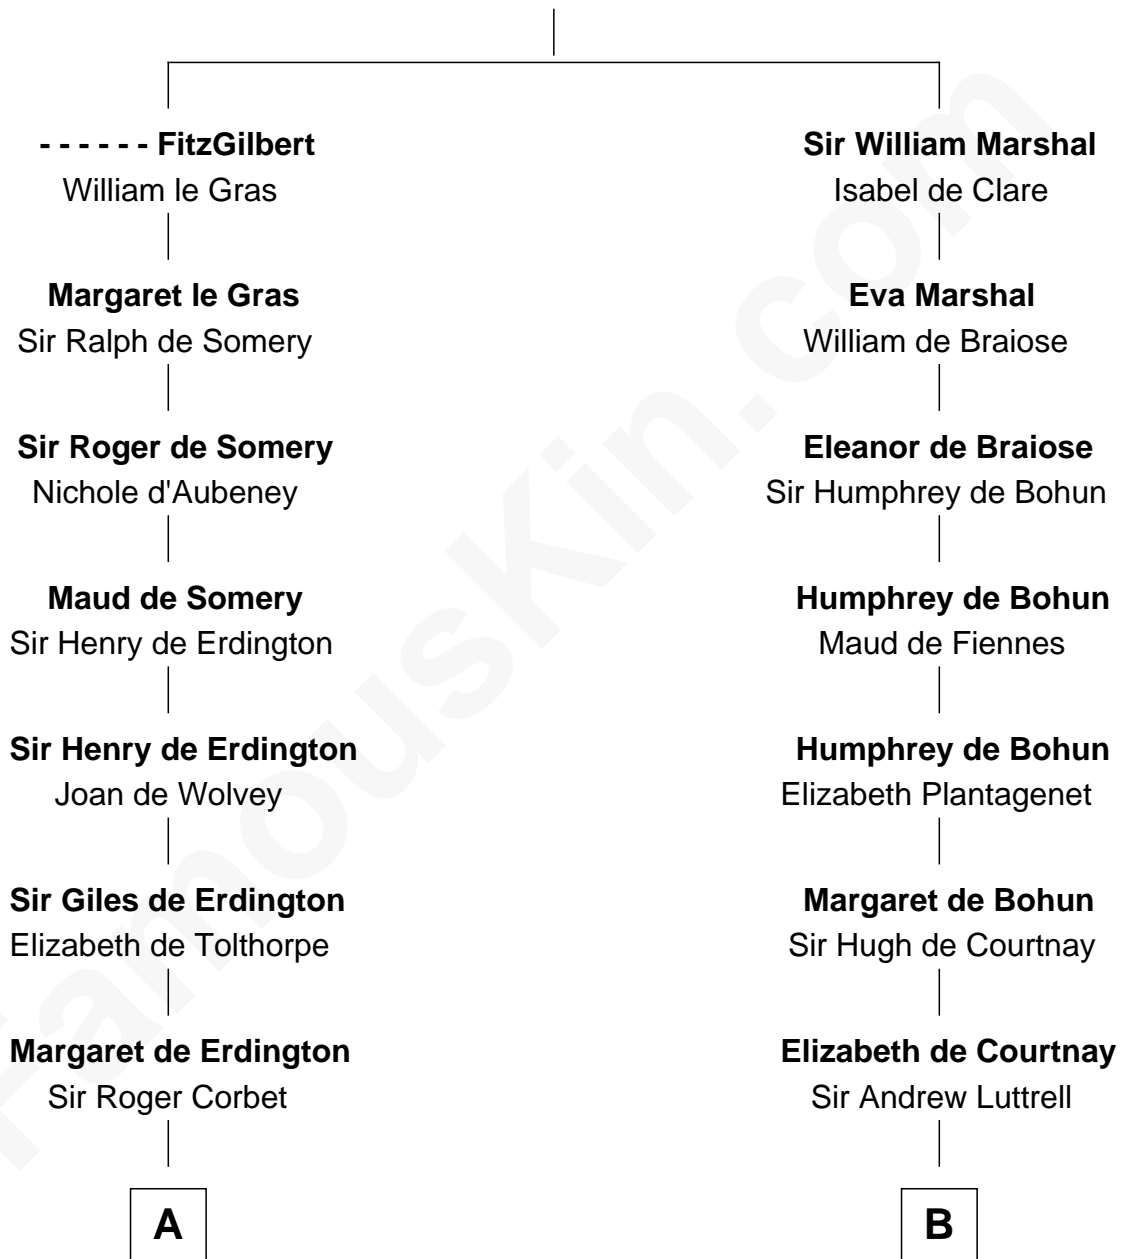

FamousKin.com Relationship Chart of

John Hancock

Signer of the Declaration of Independence

18th cousin 3 times removed of

Herman Melville

Author of Moby Dick

John FitzGilbert
Sybilla of Salisbury

C

Rev. John Hancock

Mary Hawke

John Hancock

Signer of Declaration of Independence

D

Rev. Daniel Greenleaf

Elizabeth Gookin

Mercy Greenleaf