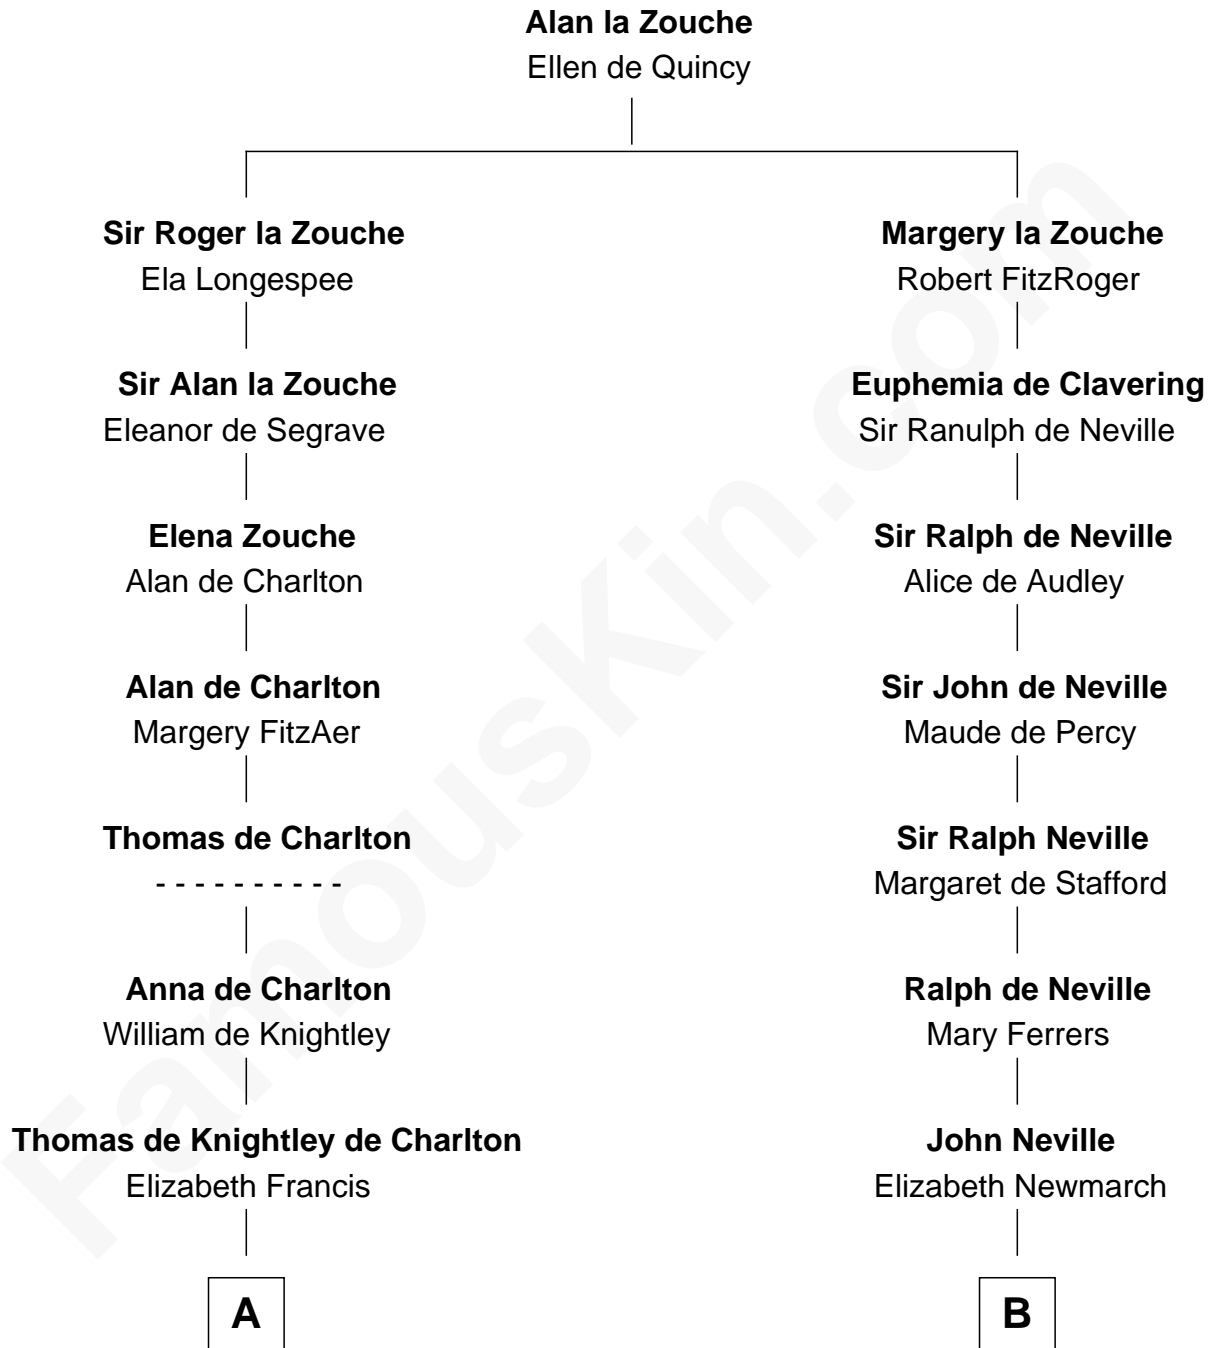

FamousKin.com

Relationship Chart of

John Hancock

Signer of the Declaration of Independence

17th cousin 4 times removed of

Charles A. Pillsbury

Co-Founder of C.A. Pillsbury Co.

C

John Carleton

Hannah Platts

Moses Carleton

Margaret Sprake

Henry Carleton

Polly Greeley

Margaret Sprague Carleton

George Alfred Pillsbury