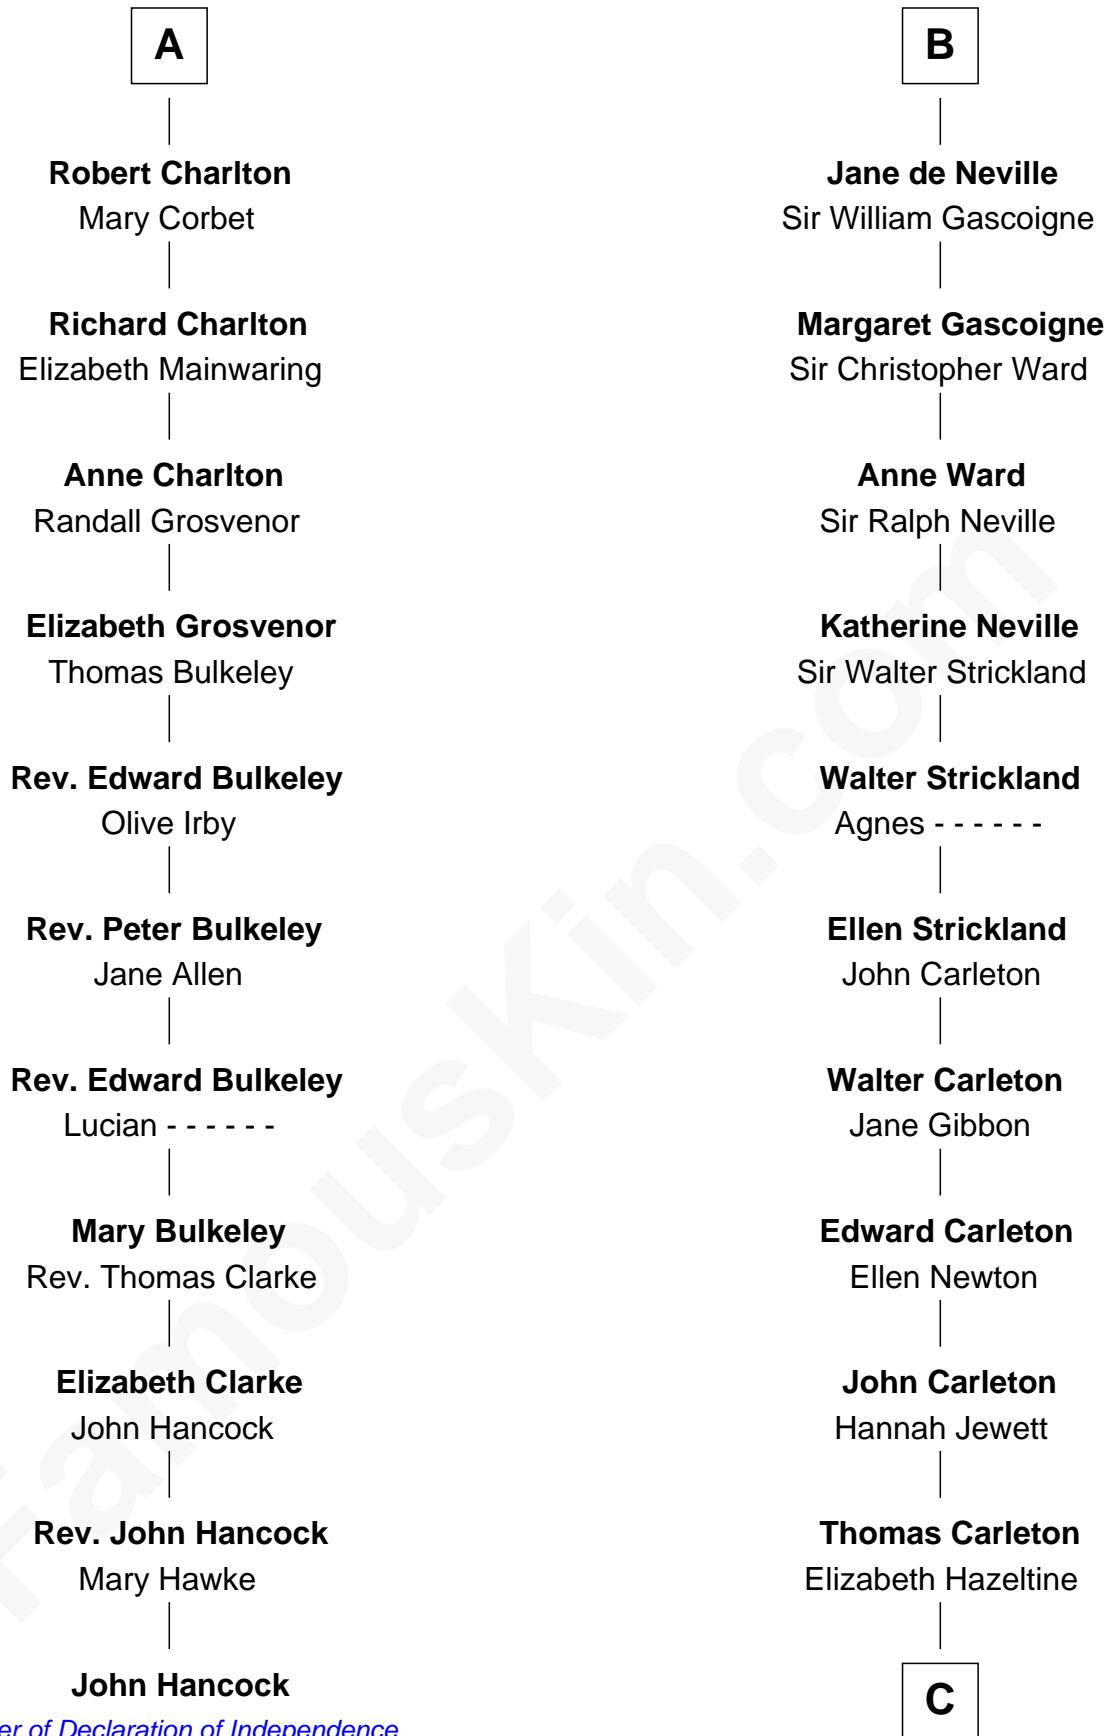

FamousKin.com

Relationship Chart of

John Hancock

Signer of the Declaration of Independence

17th cousin 4 times removed of

Charles A. Pillsbury

Co-Founder of C.A. Pillsbury Co.

C

John Carleton

Hannah Platts

Moses Carleton

Margaret Sprake

Henry Carleton

Polly Greeley

Margaret Sprague Carleton

George Alfred Pillsbury