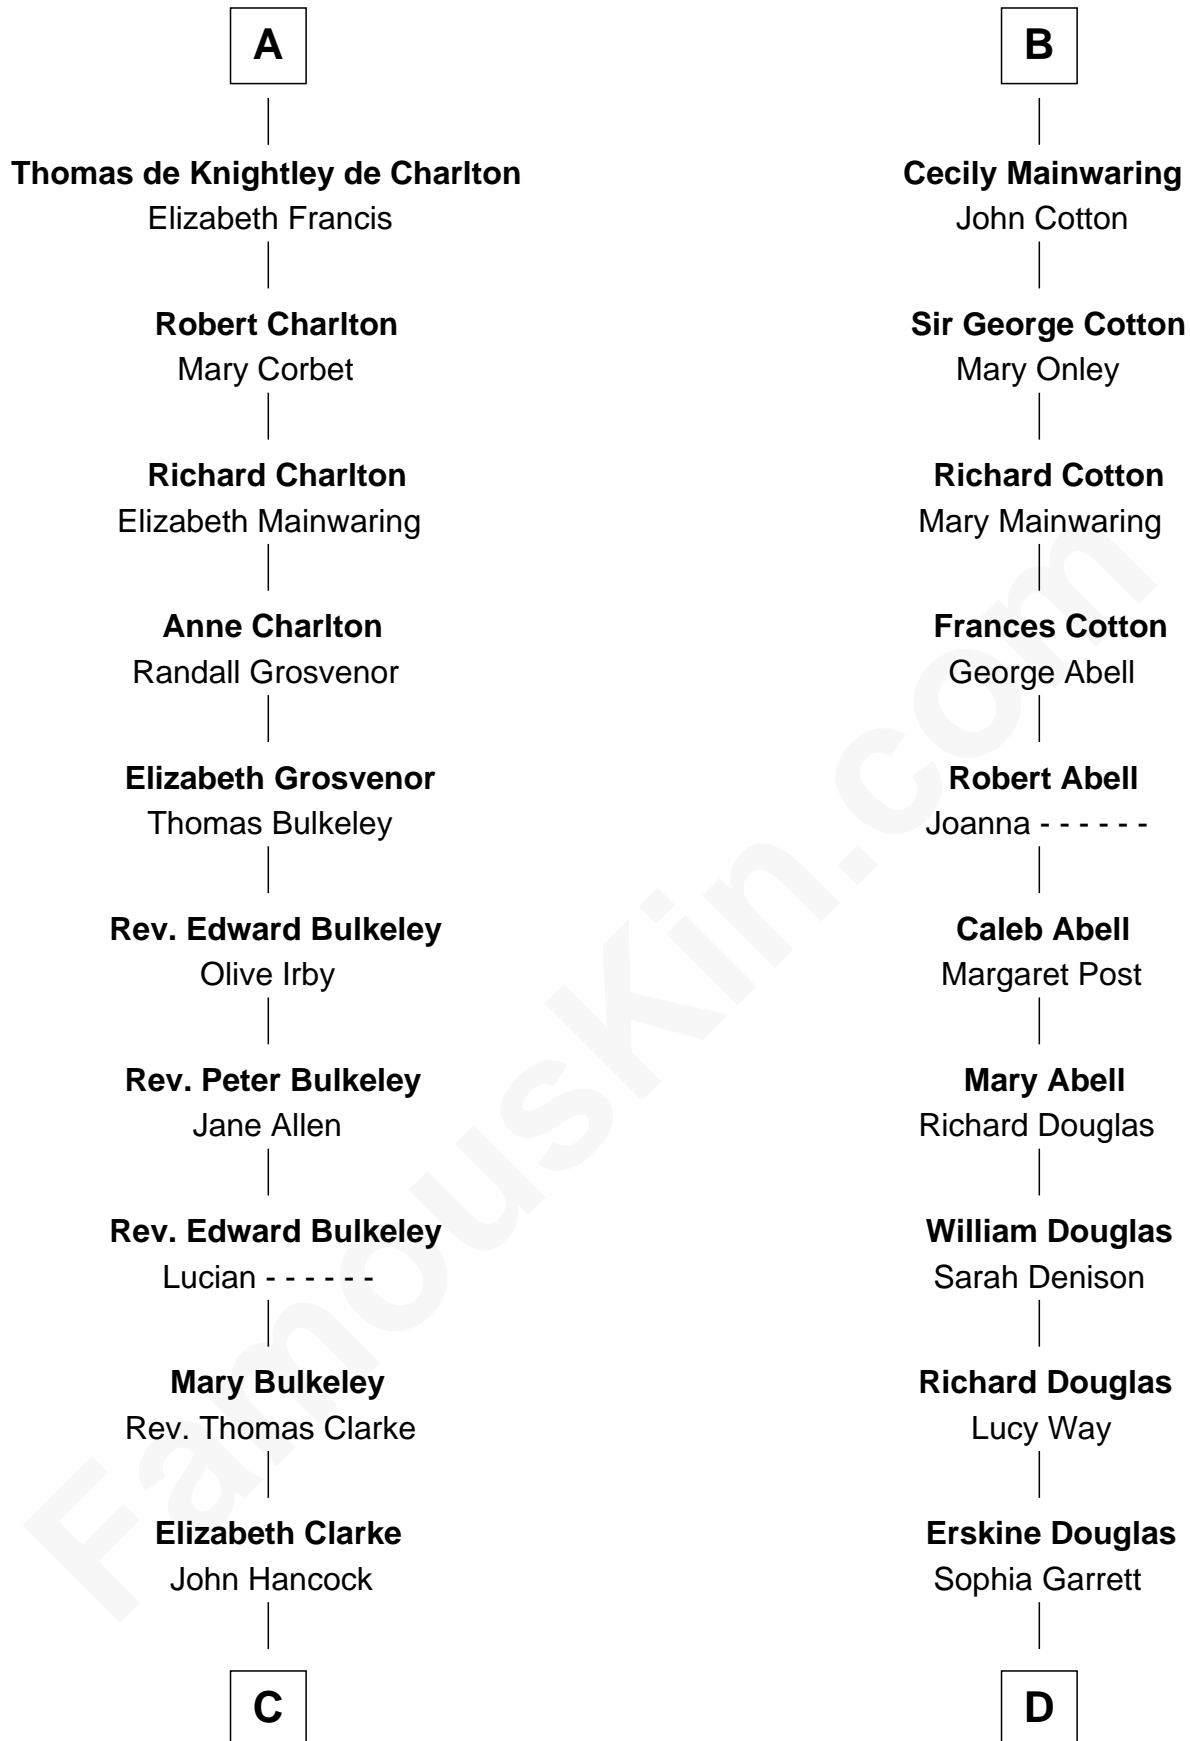

# FamousKin.com Relationship Chart of

**John Hancock**

*Signer of the Declaration of Independence*

18th cousin 3 times removed of

**Illeana Douglas**

*TV and Movie Actress*

**Sir Roger de Quincy**

Helen of Galloway

**C**

**Rev. John Hancock**

Mary Hawke

**John Hancock**

*Signer of Declaration of Independence*

**D**

**Emma Jane Douglas**

Col. George Taliaferro Shackelford

**Lena Priscilla Shackelford**

Edouard Gregory Hesselberg

**Melvyn Edouard Hesselberg**

Rosalind Hightower

**Gregory Hesselberg**

Joan Georgescu

**Illeana Douglas**

*TV and Movie Actress*