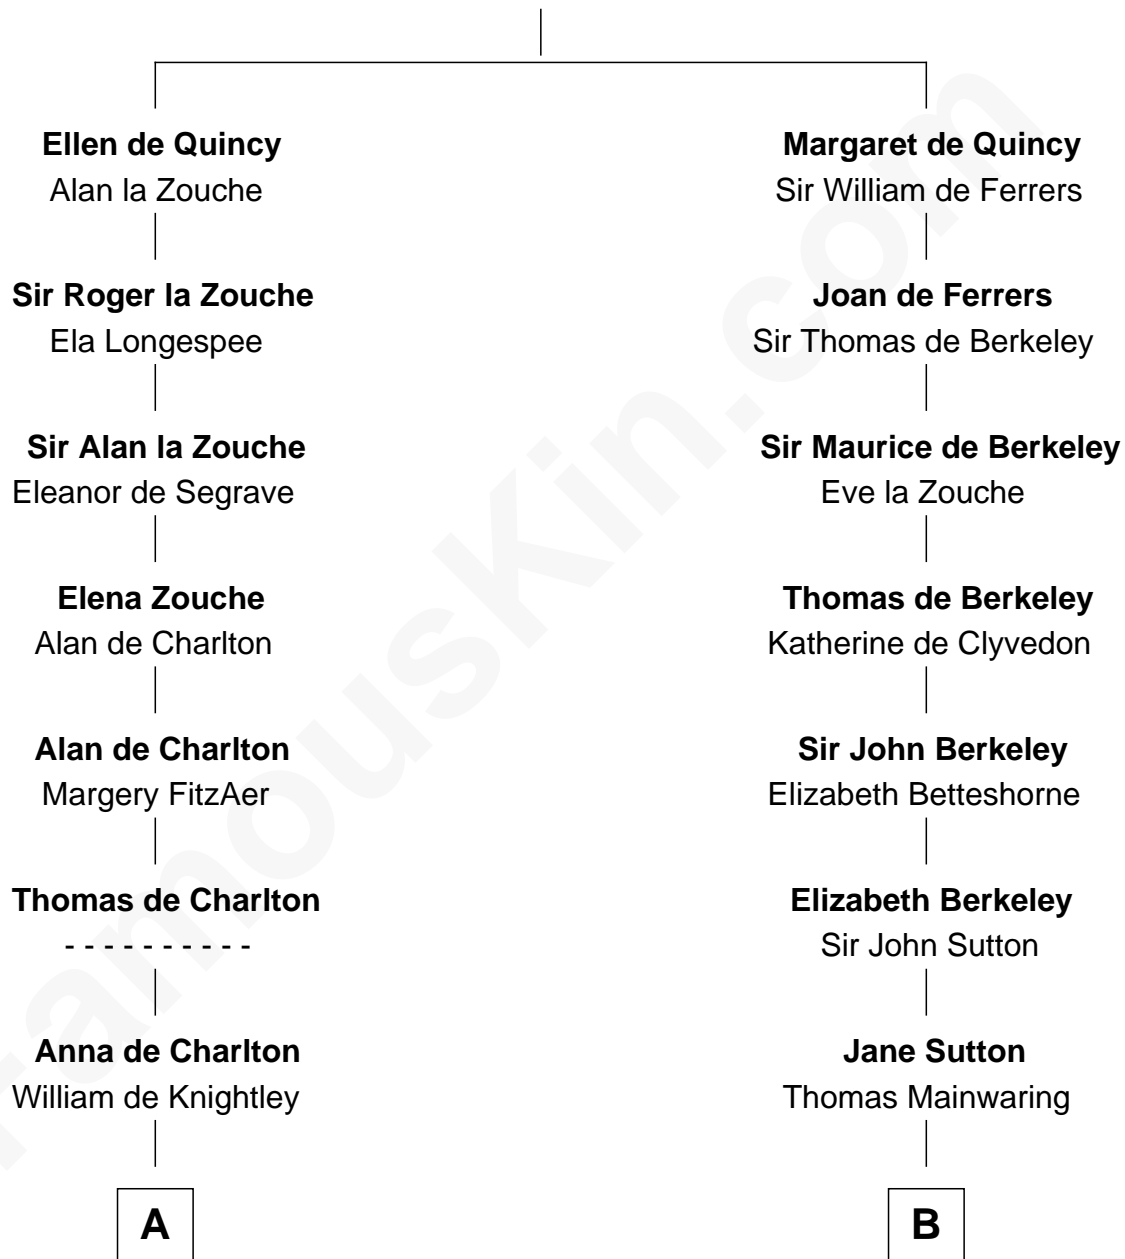

# FamousKin.com Relationship Chart of

**John Hancock**

*Signer of the Declaration of Independence*

18th cousin 3 times removed of

**Illeana Douglas**

*TV and Movie Actress*

**Sir Roger de Quincy**

Helen of Galloway

**C**

**Rev. John Hancock**

Mary Hawke

**John Hancock**

*Signer of Declaration of Independence*

**D**

**Emma Jane Douglas**

Col. George Taliaferro Shackelford

**Lena Priscilla Shackelford**

Edouard Gregory Hesselberg

**Melvyn Edouard Hesselberg**

Rosalind Hightower

**Gregory Hesselberg**

Joan Georgescu

**Illeana Douglas**

*TV and Movie Actress*