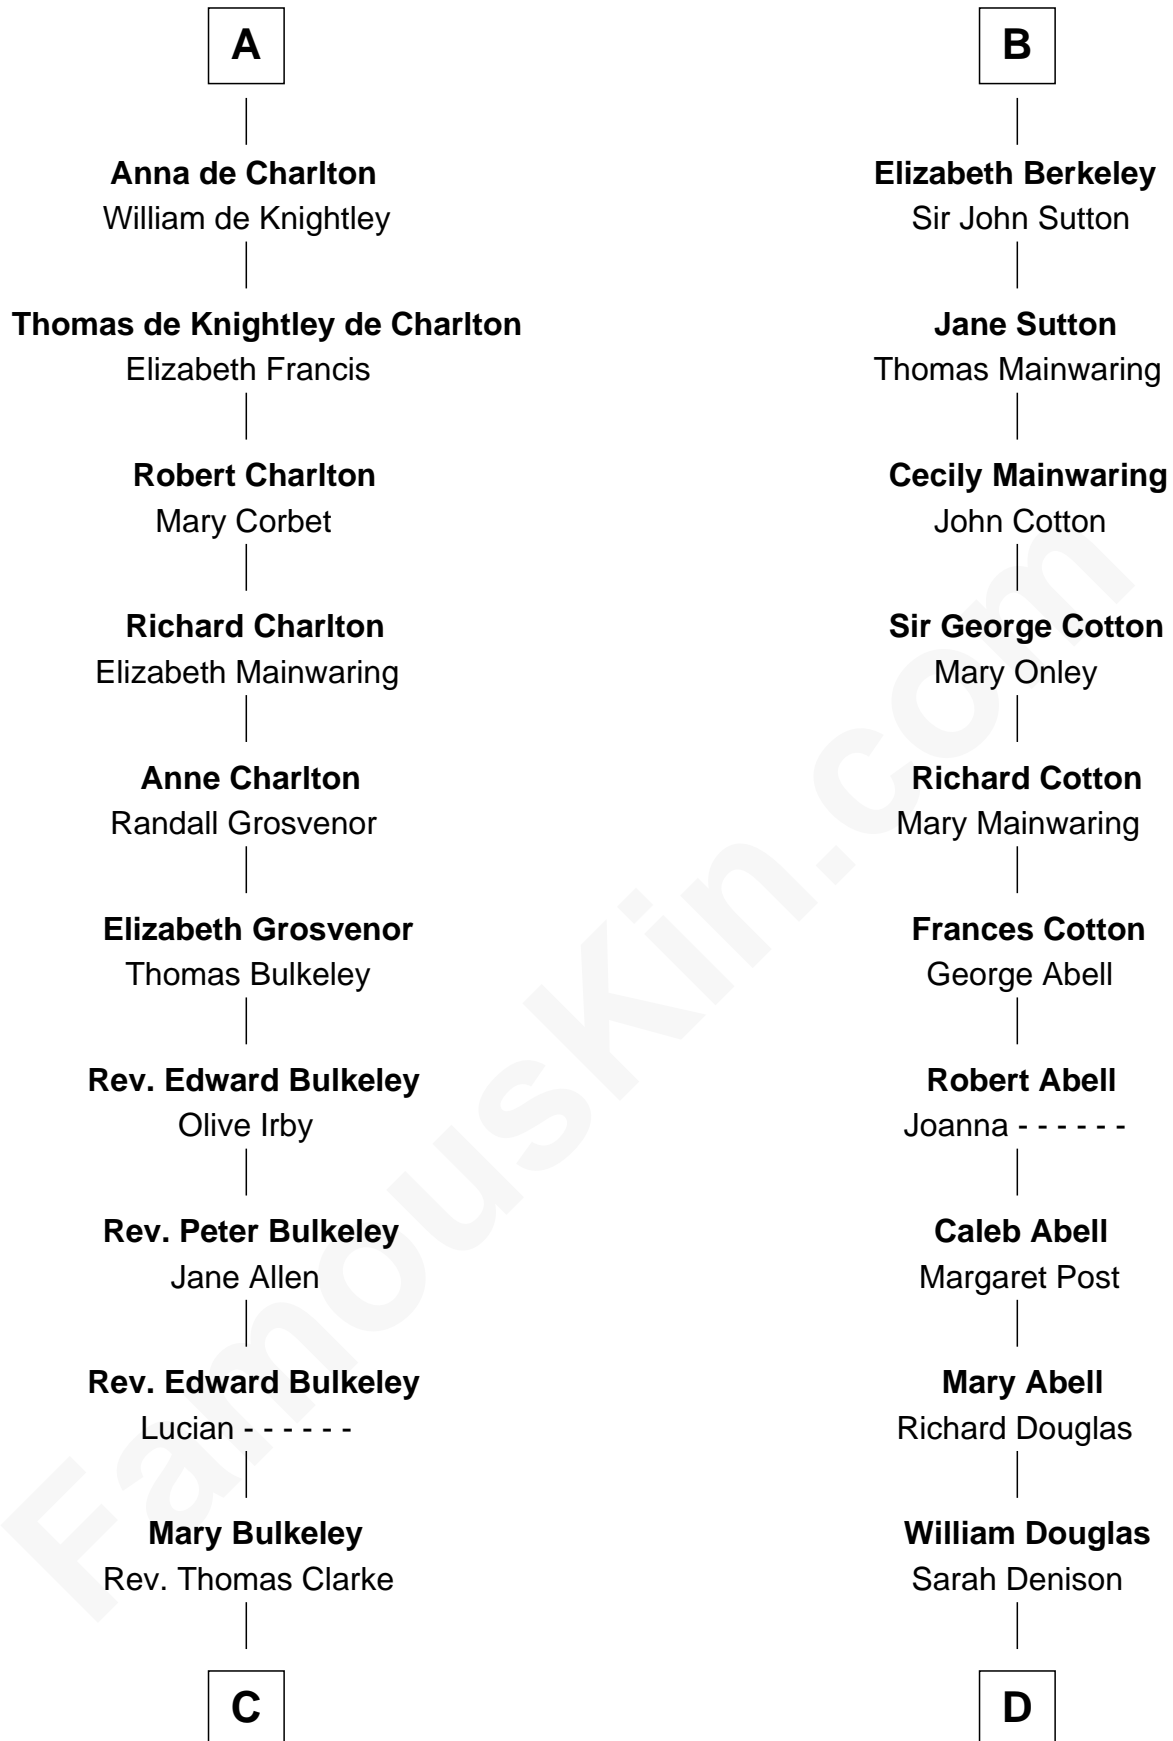

FamousKin.com Relationship Chart of

John Hancock

Signer of the Declaration of Independence

19th cousin 2 times removed of

Melvyn Douglas

Movie Actor

Henry II, King of England

not married
Ida de Tony

Katherine de Clyvedon

Thomas de Charlton

Sir John Berkeley

Elizabeth Betteshorne

A

B

C

Elizabeth Clarke