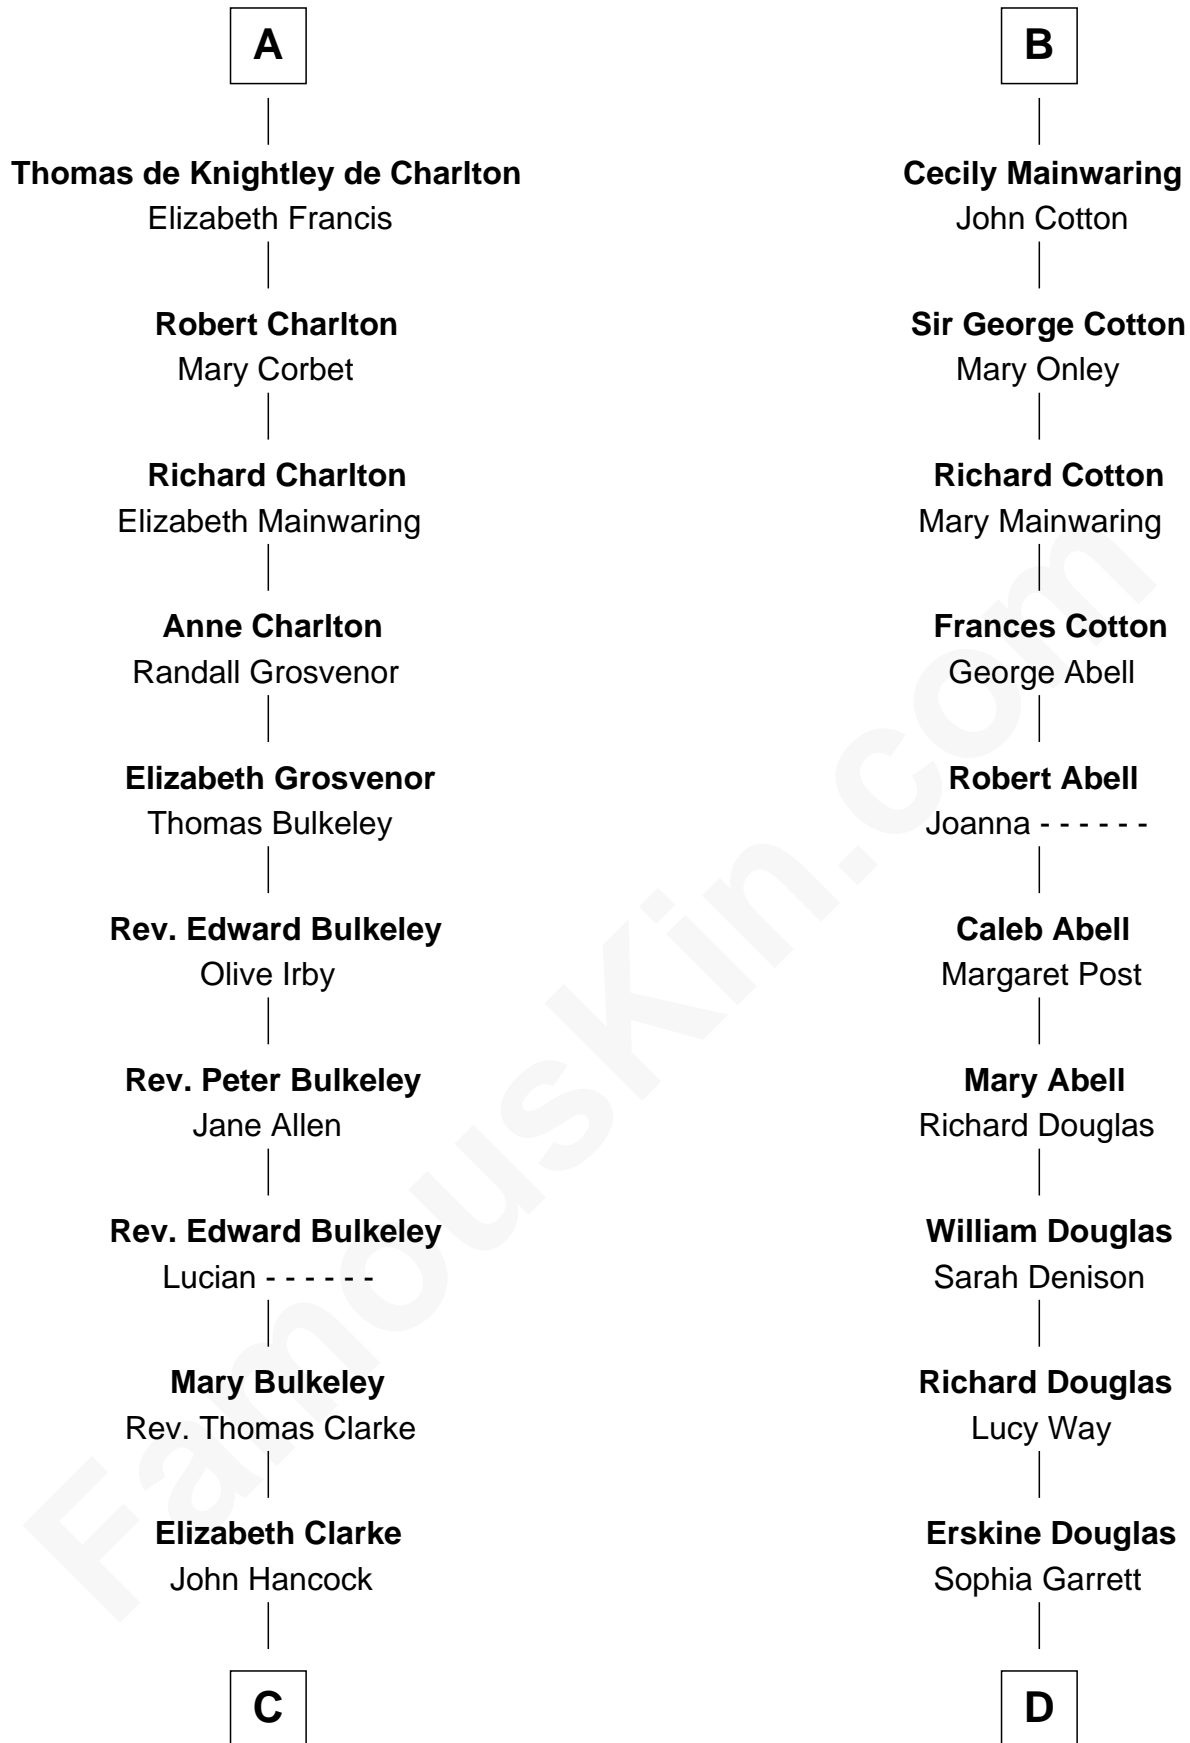

FamousKin.com Relationship Chart of

John Hancock

Signer of the Declaration of Independence

18th cousin 1 time removed of

Melvyn Douglas

Movie Actor

C

Rev. John Hancock

Mary Hawke

John Hancock

Signer of Declaration of Independence

D

Emma Jane Douglas

Col. George Taliaferro Shackelford

Lena Priscilla Shackelford

Edouard Gregory Hesselberg