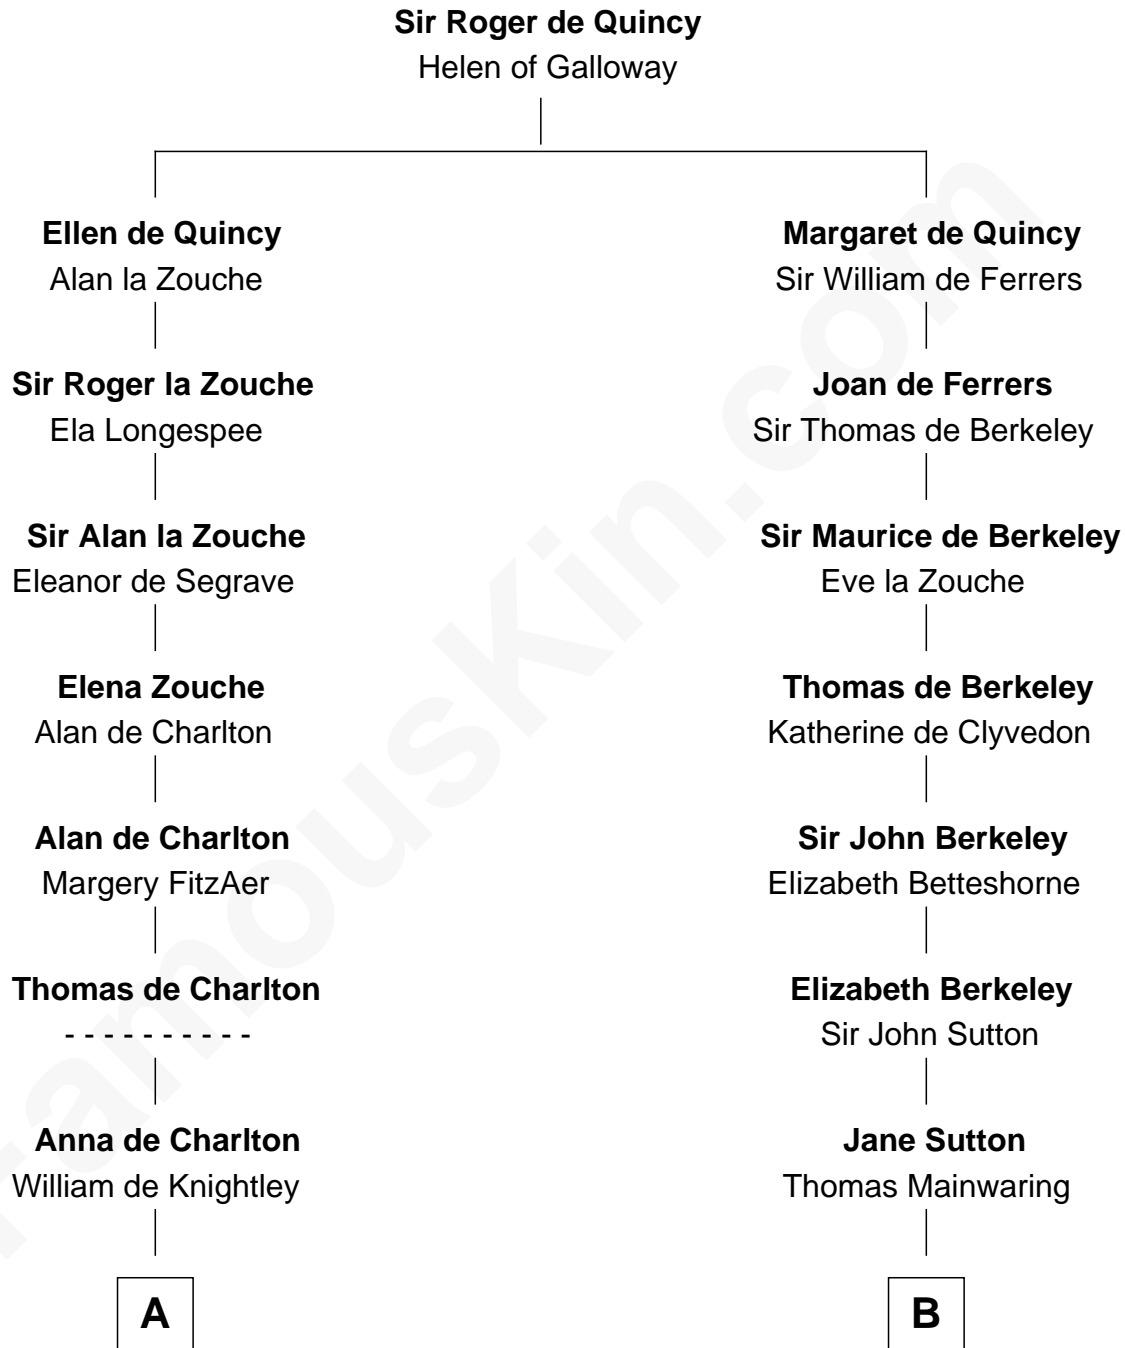

FamousKin.com Relationship Chart of

John Hancock

Signer of the Declaration of Independence

18th cousin 1 time removed of

Melvyn Douglas

Movie Actor

C

Rev. John Hancock

Mary Hawke

John Hancock

Signer of Declaration of Independence

D

Emma Jane Douglas

Col. George Taliaferro Shackelford

Lena Priscilla Shackelford

Edouard Gregory Hesselberg