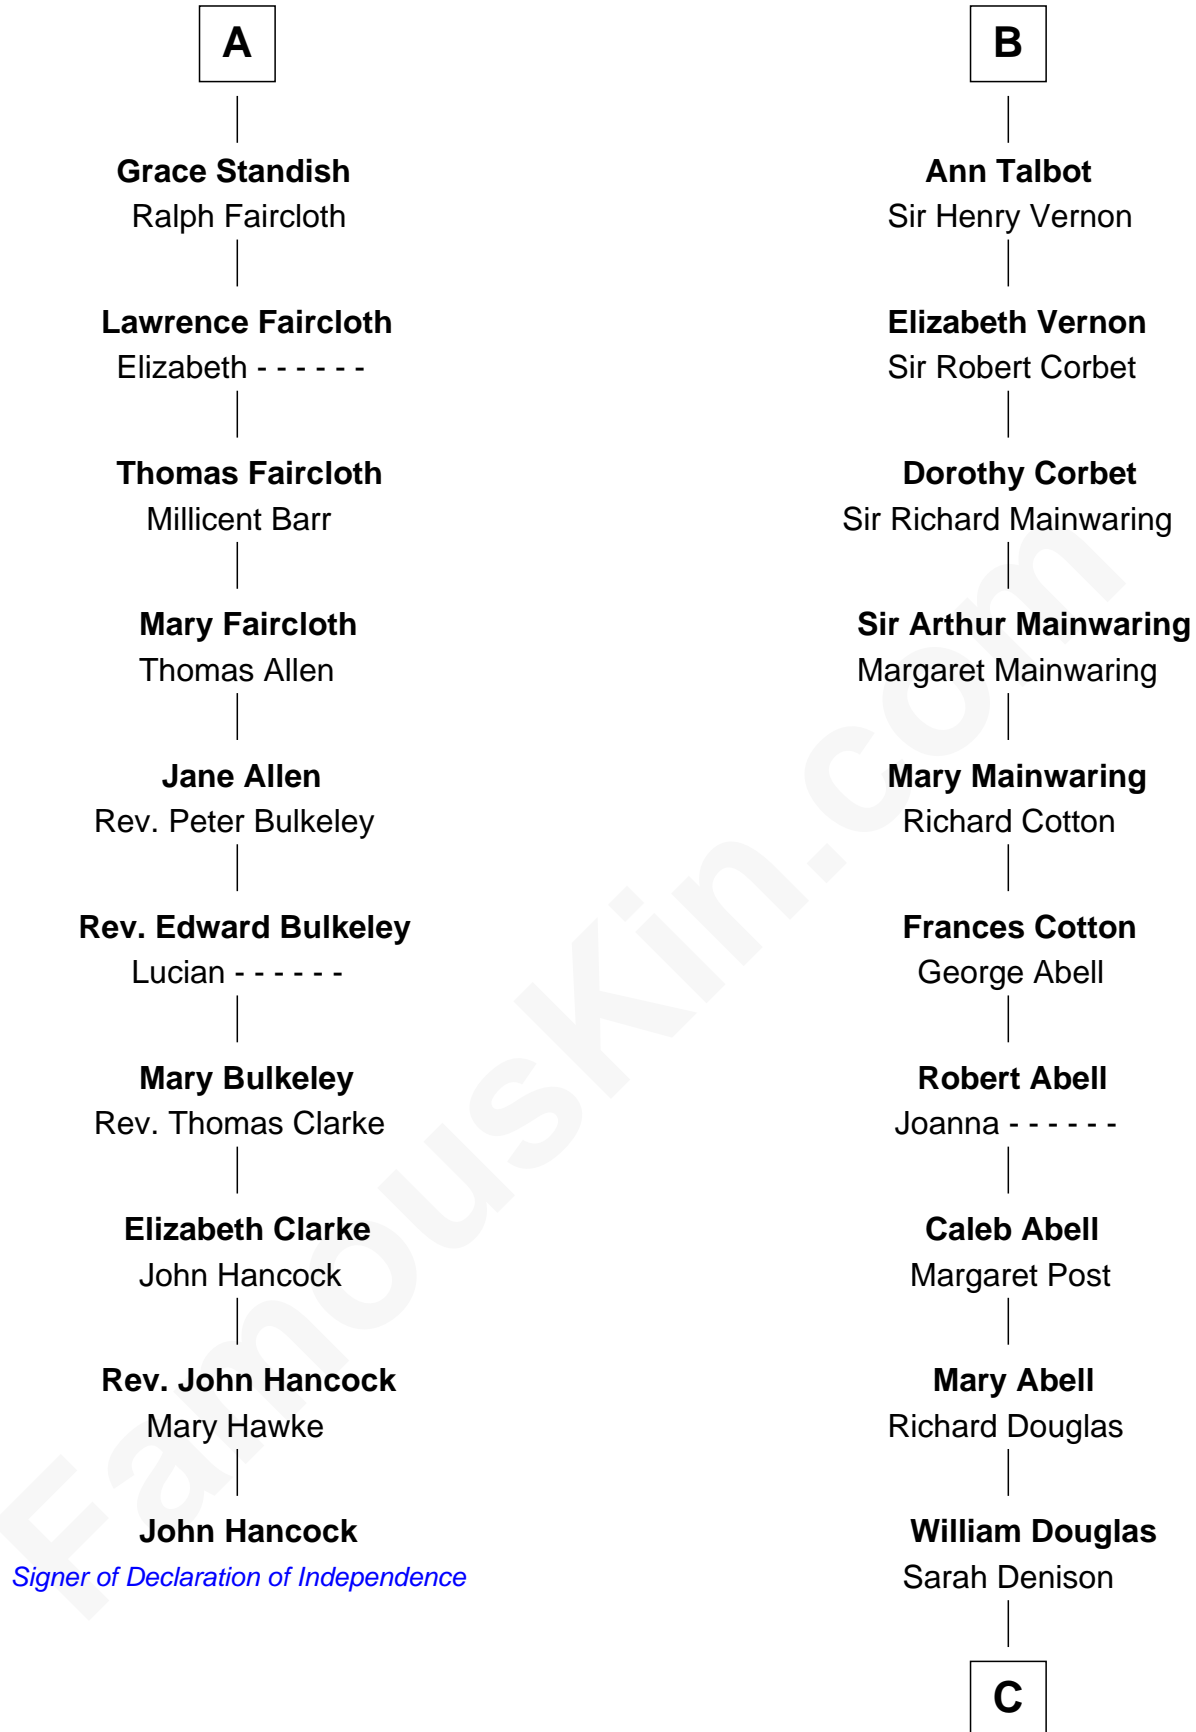

# FamousKin.com Relationship Chart of

**John Hancock**

*Signer of the Declaration of Independence*

16th cousin 5 times removed of

**Melvyn Douglas**

*Movie Actor*

**Sir William de Ros**

Lucy FitzPiers

**C**

**Richard Douglas**

Lucy Way

**Erskine Douglas**

Sophia Garrett

**Emma Jane Douglas**

Col. George Taliaferro Shackelford

**Lena Priscilla Shackelford**