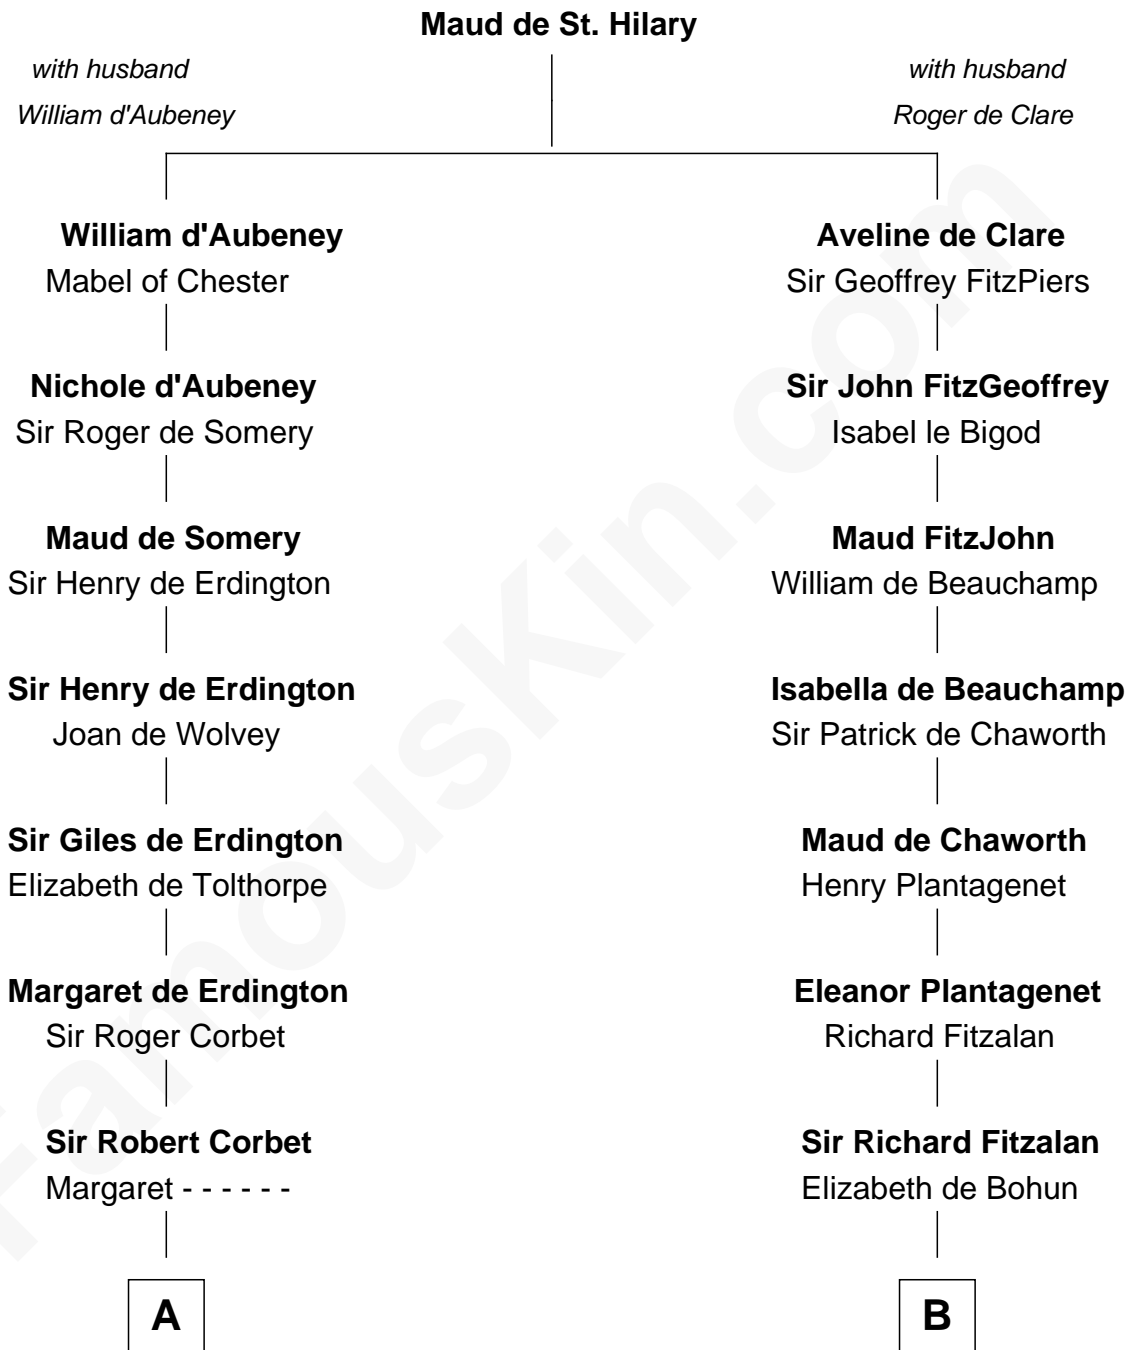

FamousKin.com Relationship Chart of

John Hancock

Signer of the Declaration of Independence

17th cousin 4 times removed of

Shubael D. Childs

Founder of S.D. Childs & Company

C

Elizabeth Wellington

John Fay

Benjamin Fay

Martha Miles

Benjamin Fay

Beulah Stow

Beulah Fay

Josiah Childs

Shubael D. Childs