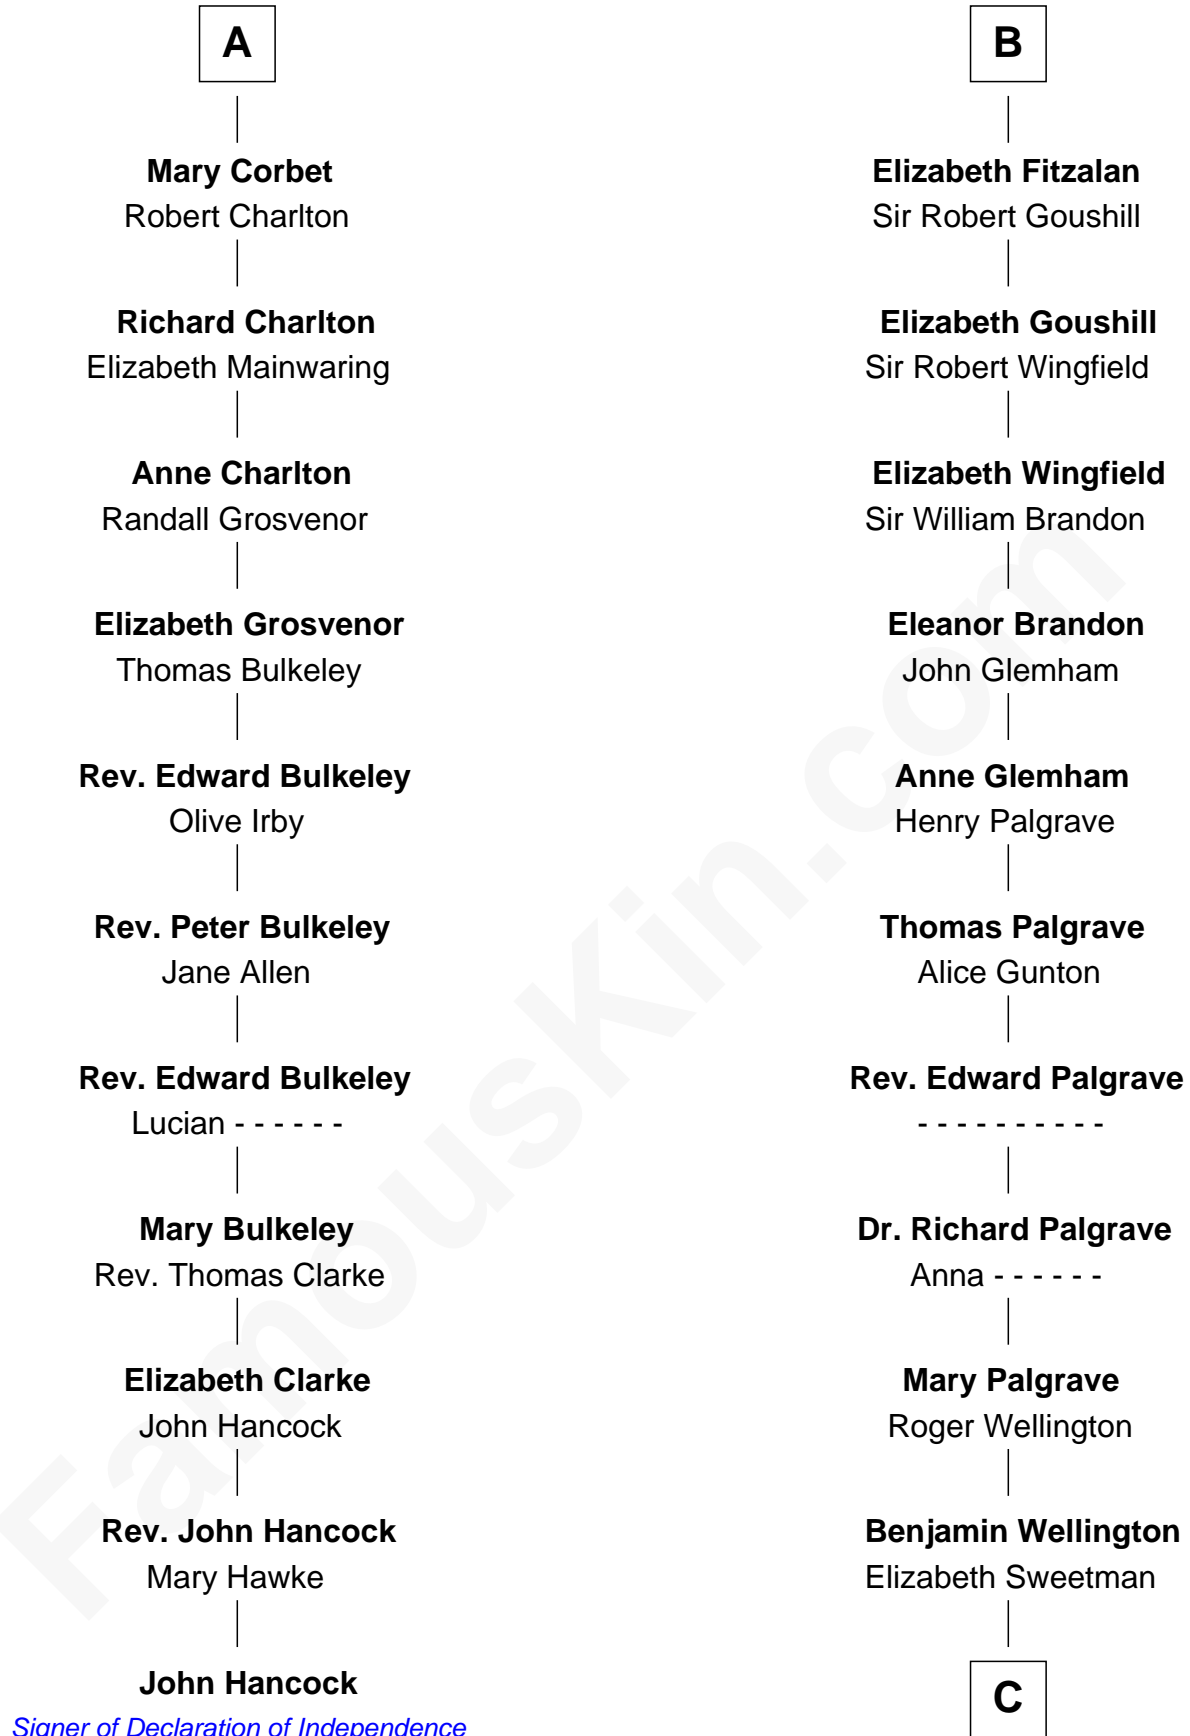

FamousKin.com Relationship Chart of

John Hancock

Signer of the Declaration of Independence

17th cousin 4 times removed of

Shubael D. Childs

Founder of S.D. Childs & Company

C

Elizabeth Wellington