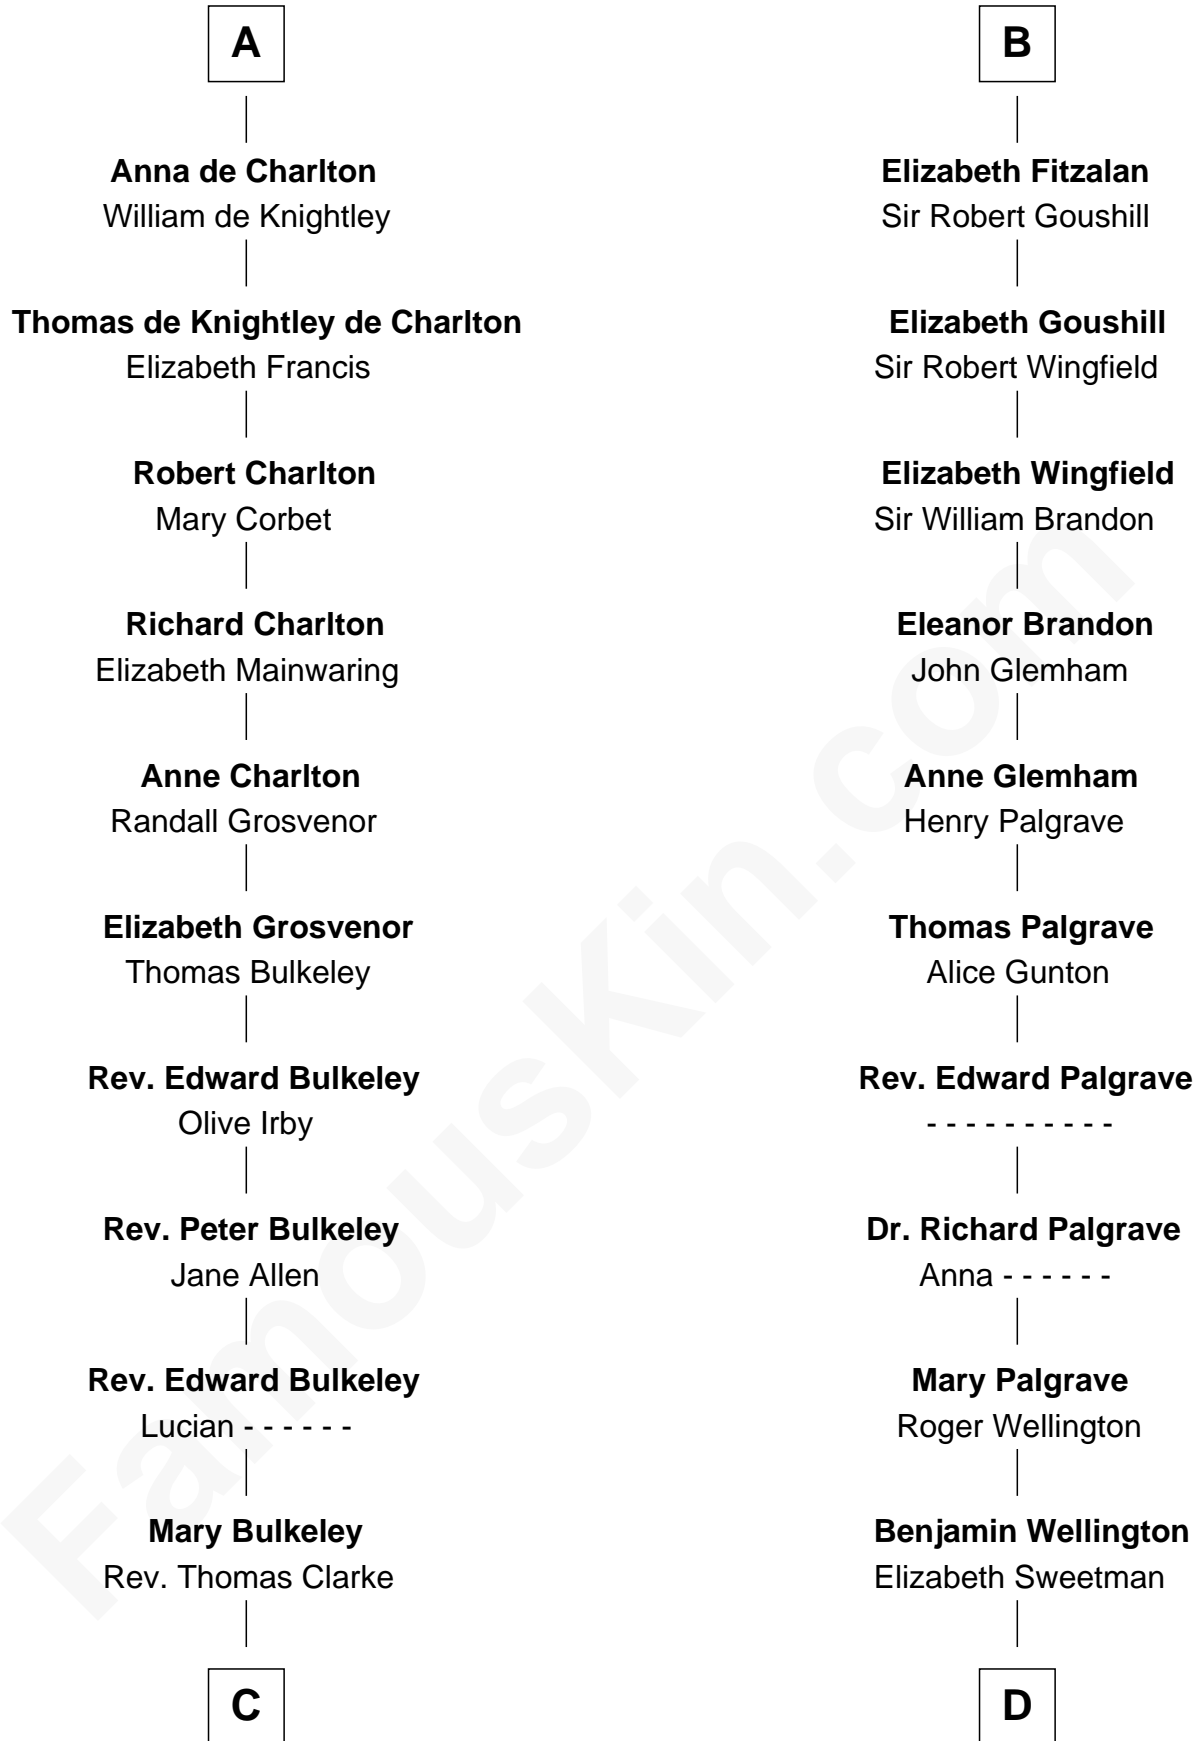

FamousKin.com Relationship Chart of

John Hancock

Signer of the Declaration of Independence

19th cousin 2 times removed of

Shubael D. Childs

Founder of S.D. Childs & Company

C

Elizabeth Clarke

John Hancock

Rev. John Hancock

Mary Hawke

John Hancock

Signer of Declaration of Independence

D

Elizabeth Wellington

John Fay