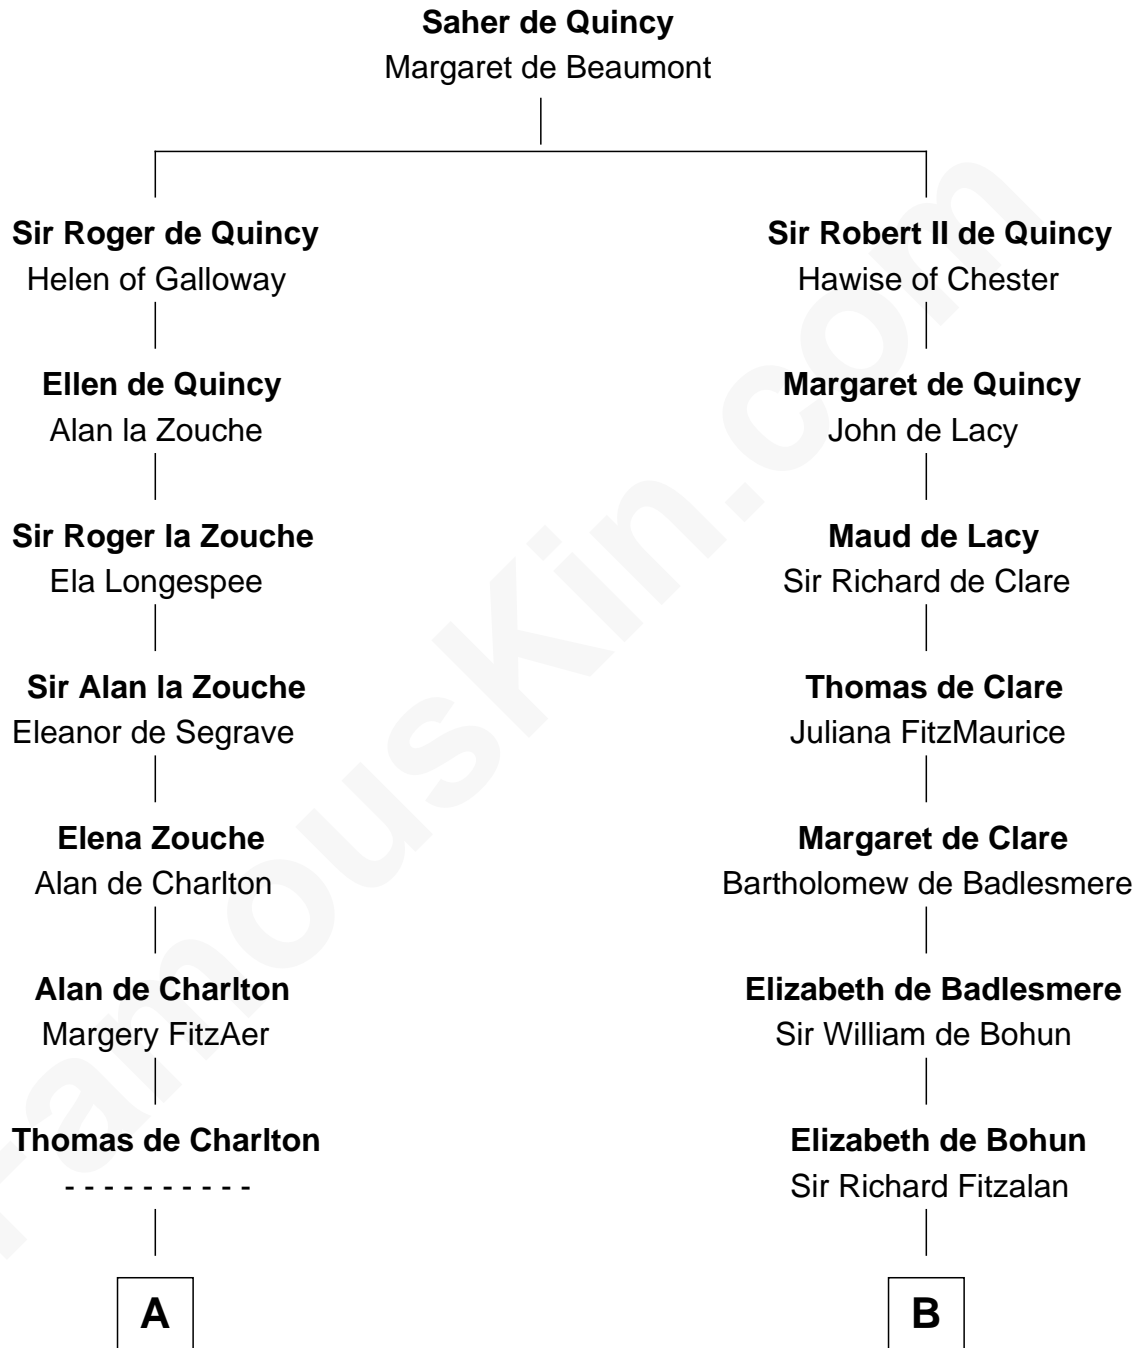

FamousKin.com Relationship Chart of

John Hancock

Signer of the Declaration of Independence

19th cousin 2 times removed of

Shubael D. Childs

Founder of S.D. Childs & Company

C

Elizabeth Clarke

John Hancock

Rev. John Hancock

Mary Hawke

John Hancock

Signer of Declaration of Independence

D

Elizabeth Wellington

John Fay