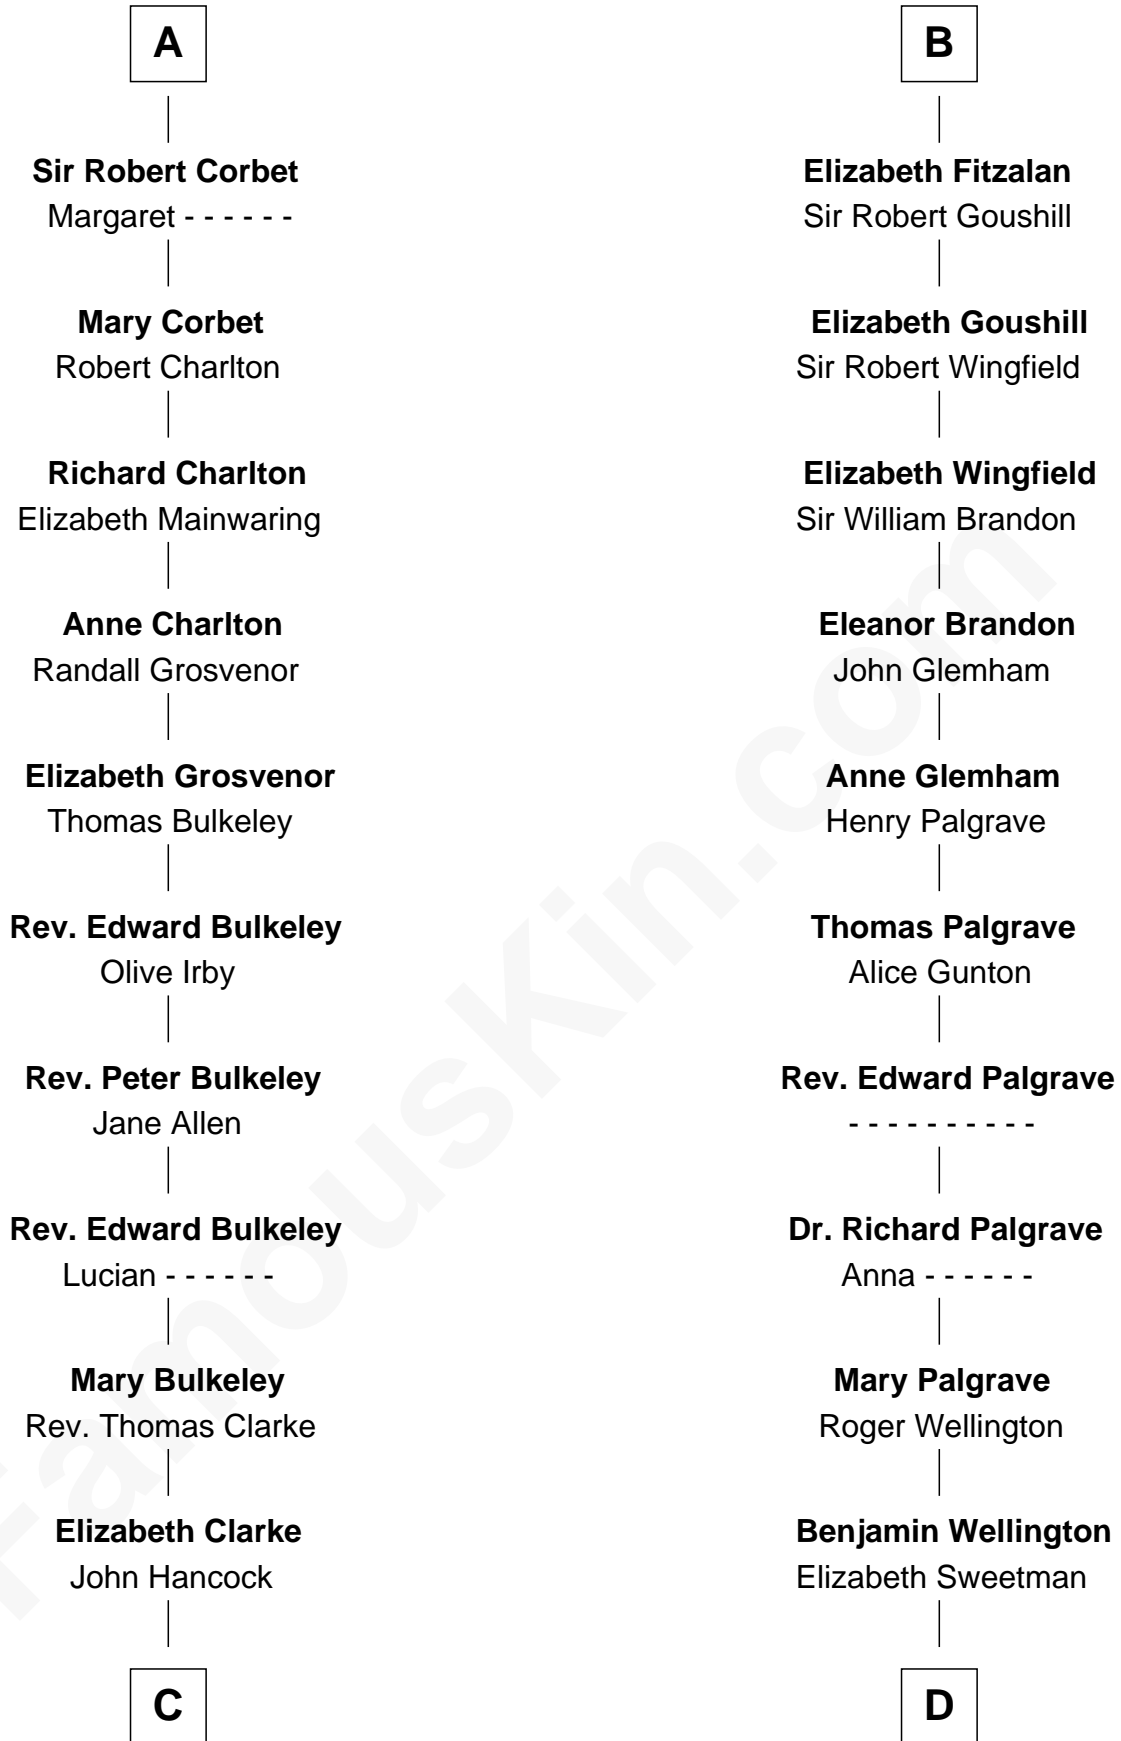

FamousKin.com Relationship Chart of

John Hancock

Signer of the Declaration of Independence

18th cousin 3 times removed of

Shubael D. Childs

Founder of S.D. Childs & Company

C

Rev. John Hancock

Mary Hawke

John Hancock

Signer of Declaration of Independence

D

Elizabeth Wellington

John Fay

Benjamin Fay

Martha Miles