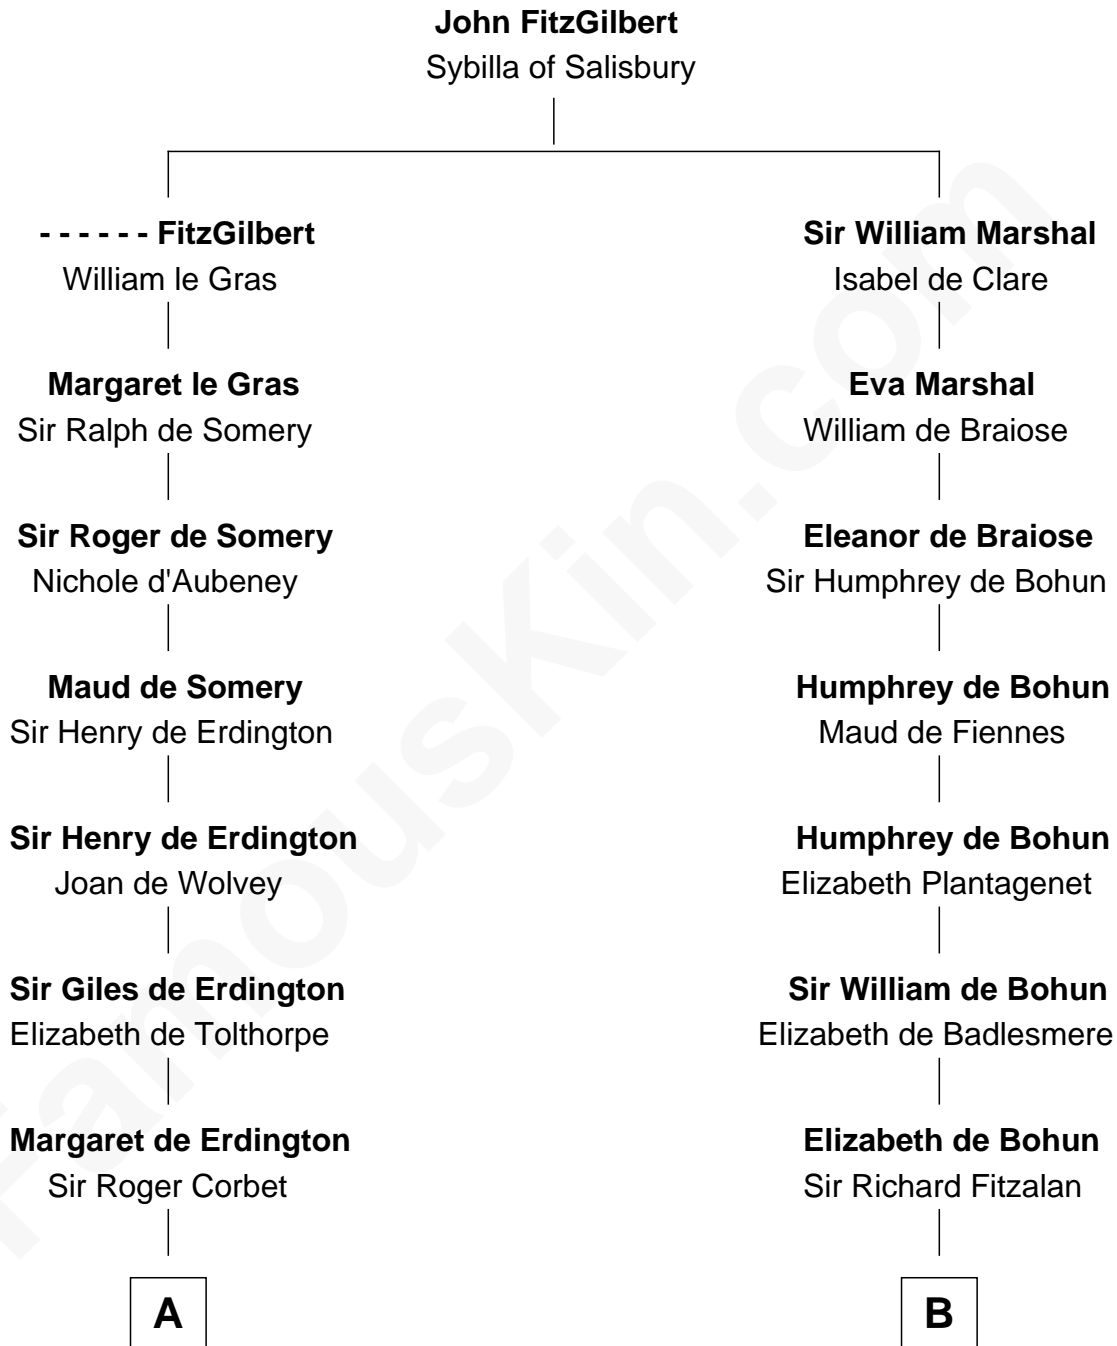

FamousKin.com Relationship Chart of

John Hancock

Signer of the Declaration of Independence

18th cousin 3 times removed of

Shubael D. Childs

Founder of S.D. Childs & Company

C

Rev. John Hancock

Mary Hawke

John Hancock

Signer of Declaration of Independence

D

Elizabeth Wellington

John Fay

Benjamin Fay

Martha Miles