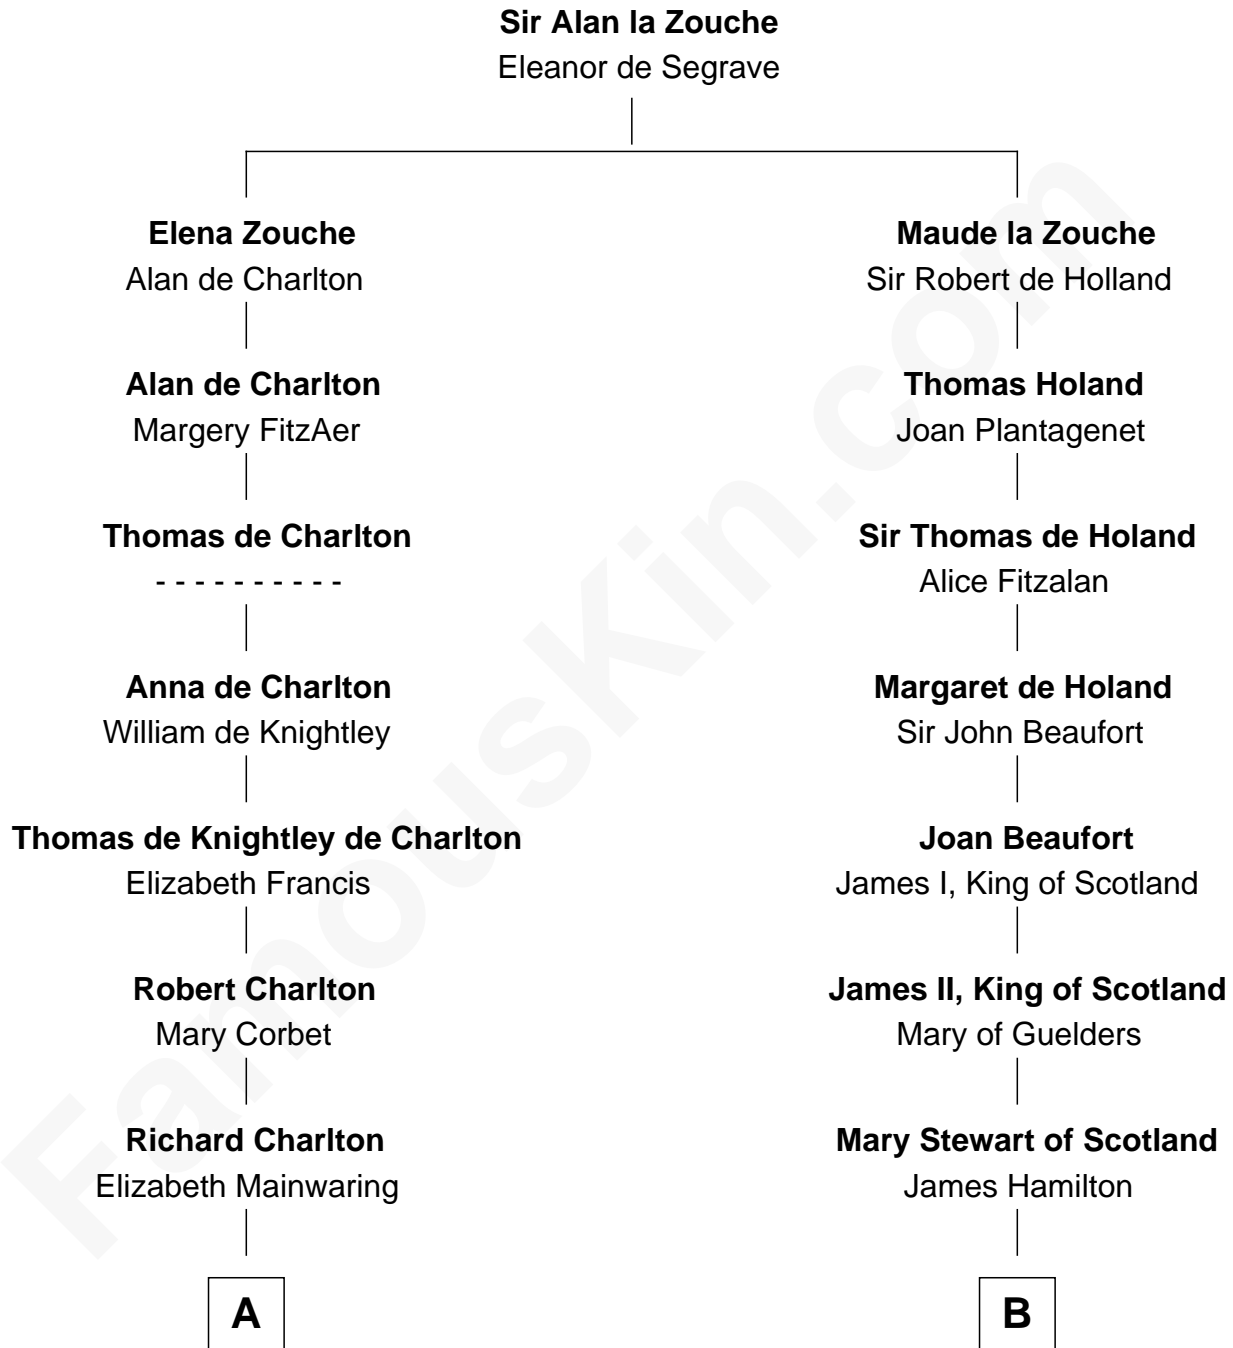

FamousKin.com

Relationship Chart of

John Hancock

Signer of the Declaration of Independence

15th cousin 2 times removed of

Alexander Hamilton

1st U.S. Secretary of the Treasury

A

Anne Charlton
Randall Grosvenor

Elizabeth Grosvenor
Thomas Bulkeley

Rev. Edward Bulkeley
Olive Irby

Rev. Peter Bulkeley
Jane Allen

Rev. Edward Bulkeley
Lucian - - - - -

Mary Bulkeley
Rev. Thomas Clarke

Elizabeth Clarke
John Hancock