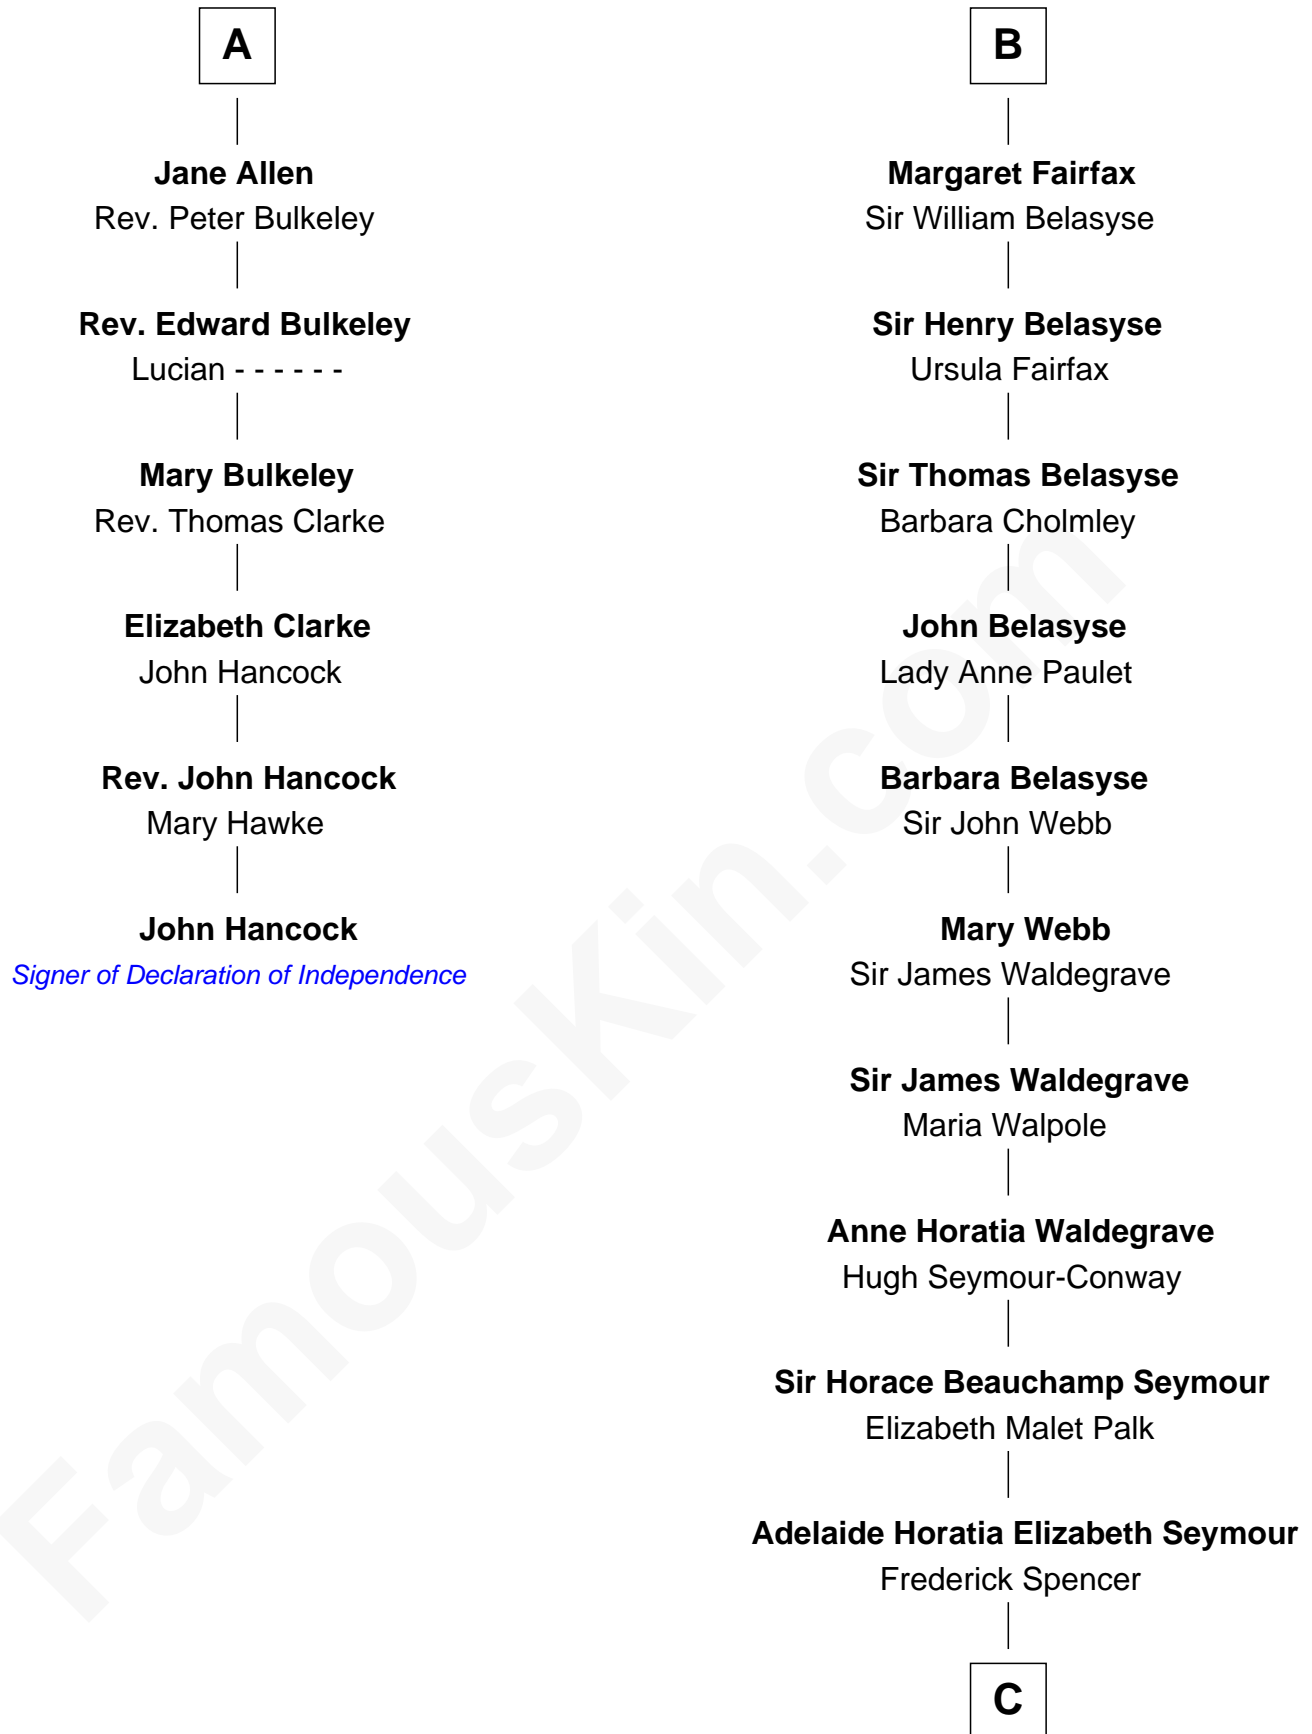

FamousKin.com Relationship Chart of

John Hancock

Signer of the Declaration of Independence

12th cousin 8 times removed of

Princess Diana

Princess of Wales

Alice Plumpton

with husband
Sir John Boteler

Mary Faircloth
Thomas Allen

Margaret de Sherburne
Richard de Bayley

Richard Sherburne
Agnes Harington

Richard Sherburne
Alice Hamerton

Sir Robert Sherburne
Joan Radcliffe

Elizabeth Sherburne
Sir Thomas Fairfax

Sir Thomas Fairfax
Agnes Gascoigne

Sir Nicholas Fairfax
Jane Palmes

A

B

C

Charles Robert Spencer

Margaret Baring

Albert Edward John Spencer